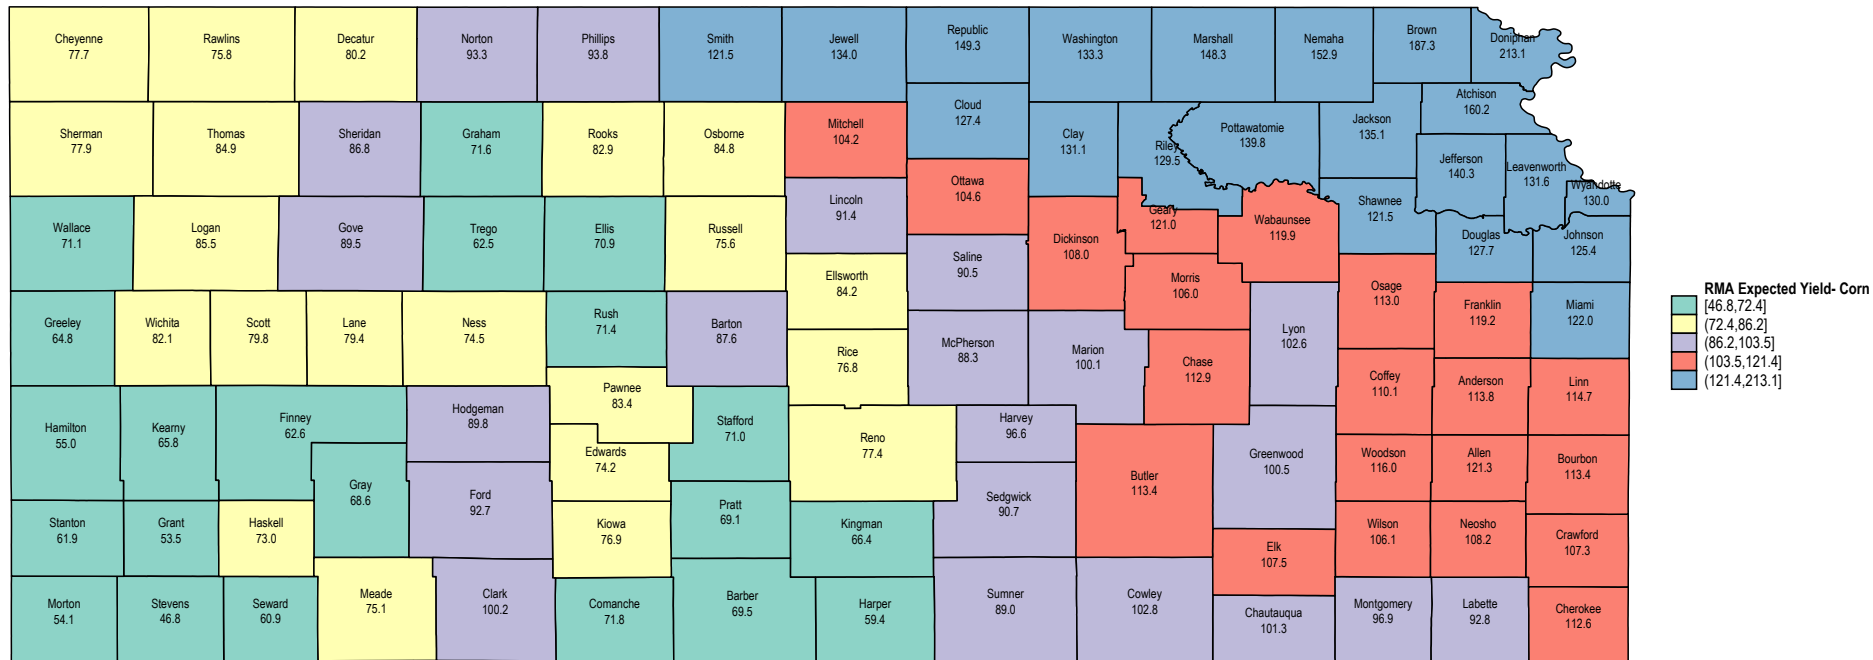

# Kansas 2024 Expected Yields for Non-Irrigated Corn

Source: USDA RMA data. Expected yields for ECO, SCO and other area plans.

# Kansas 2022 Non-Irrigated Corn

Source: USDA RMA data