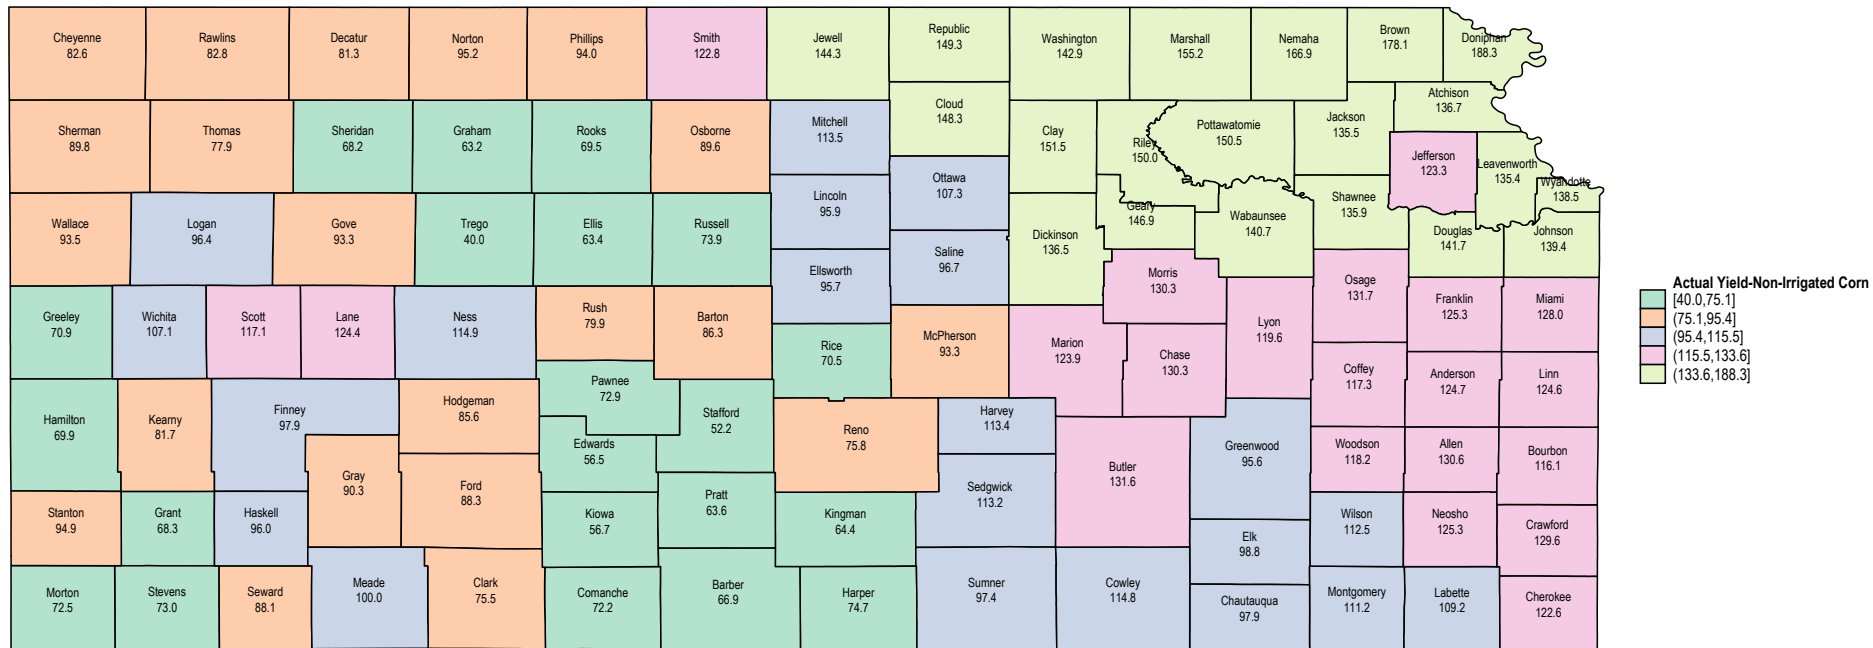

# Kansas 2018 Non-Irrigated Corn

Source: USDA RMA data

# Kansas 2017 Non-Irrigated Corn

Source: USDA RMA data

# Kansas 2016 Non-Irrigated Corn

# Kansas 2015 Non-Irrigated Corn