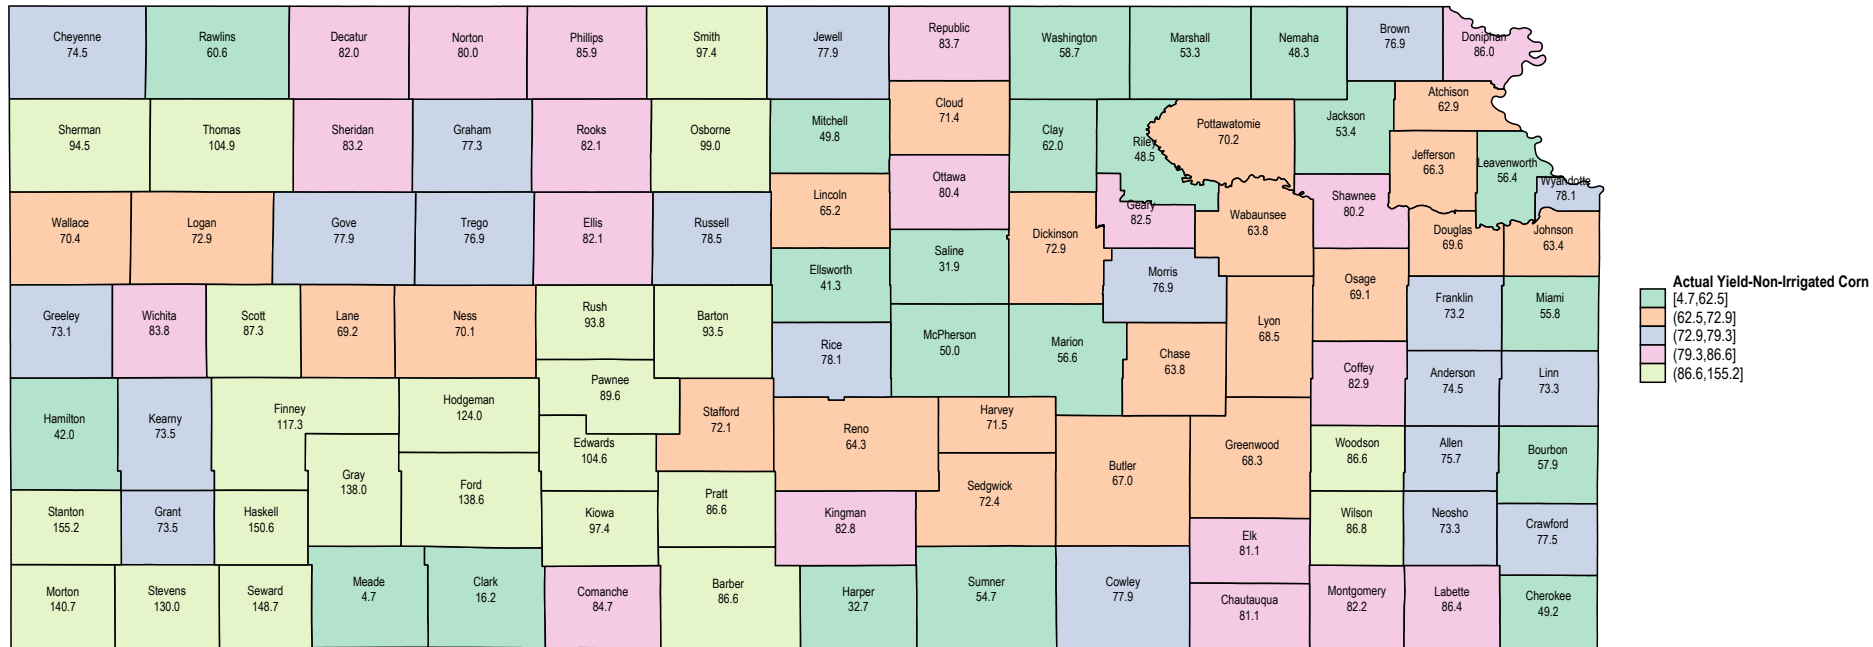

Kansas 1993 Non-Irrigated Corn