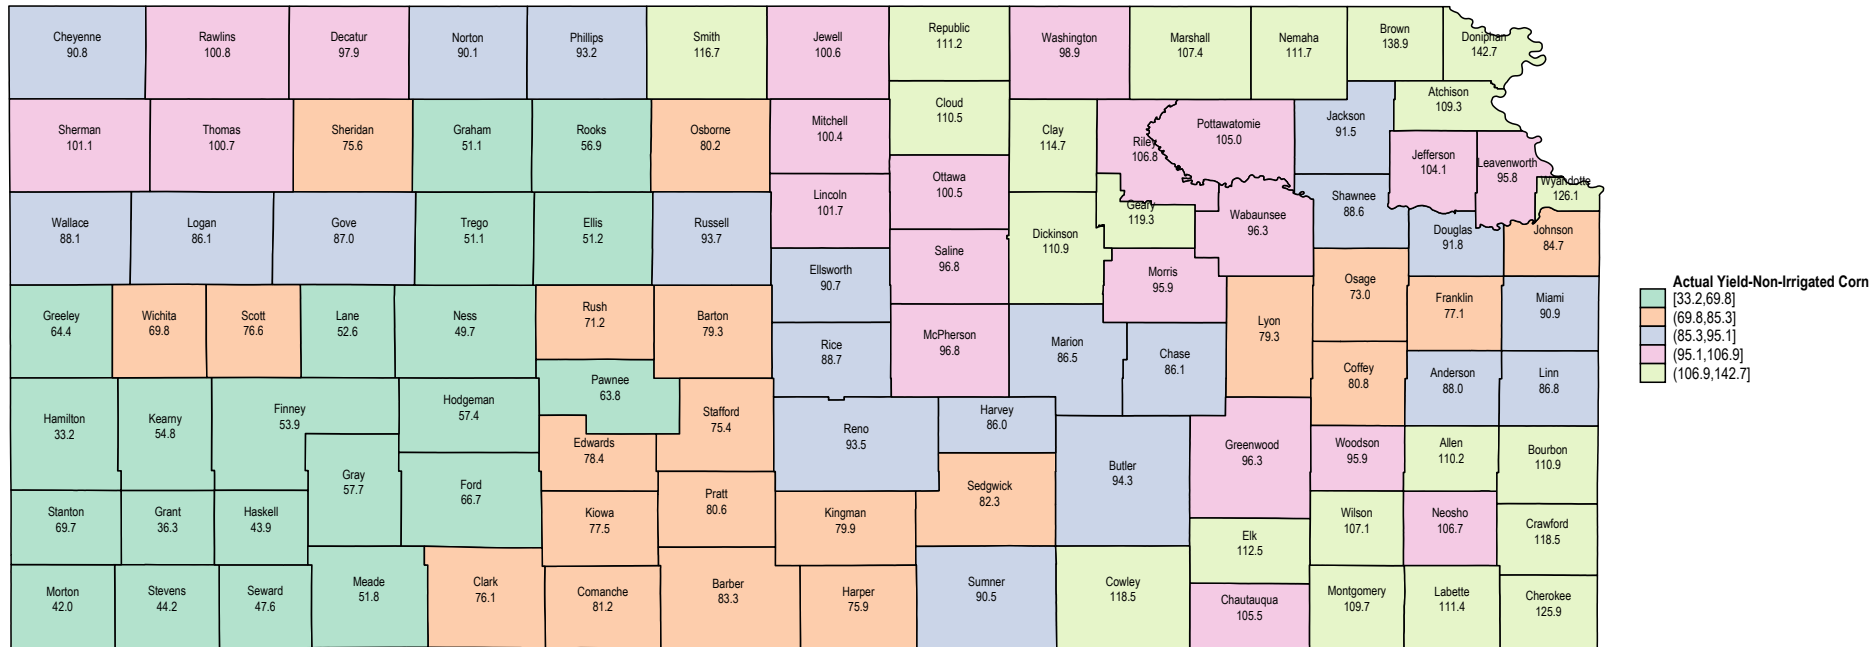

Kansas 2010 Non-Irrigated Corn

Source: USDA RMA data