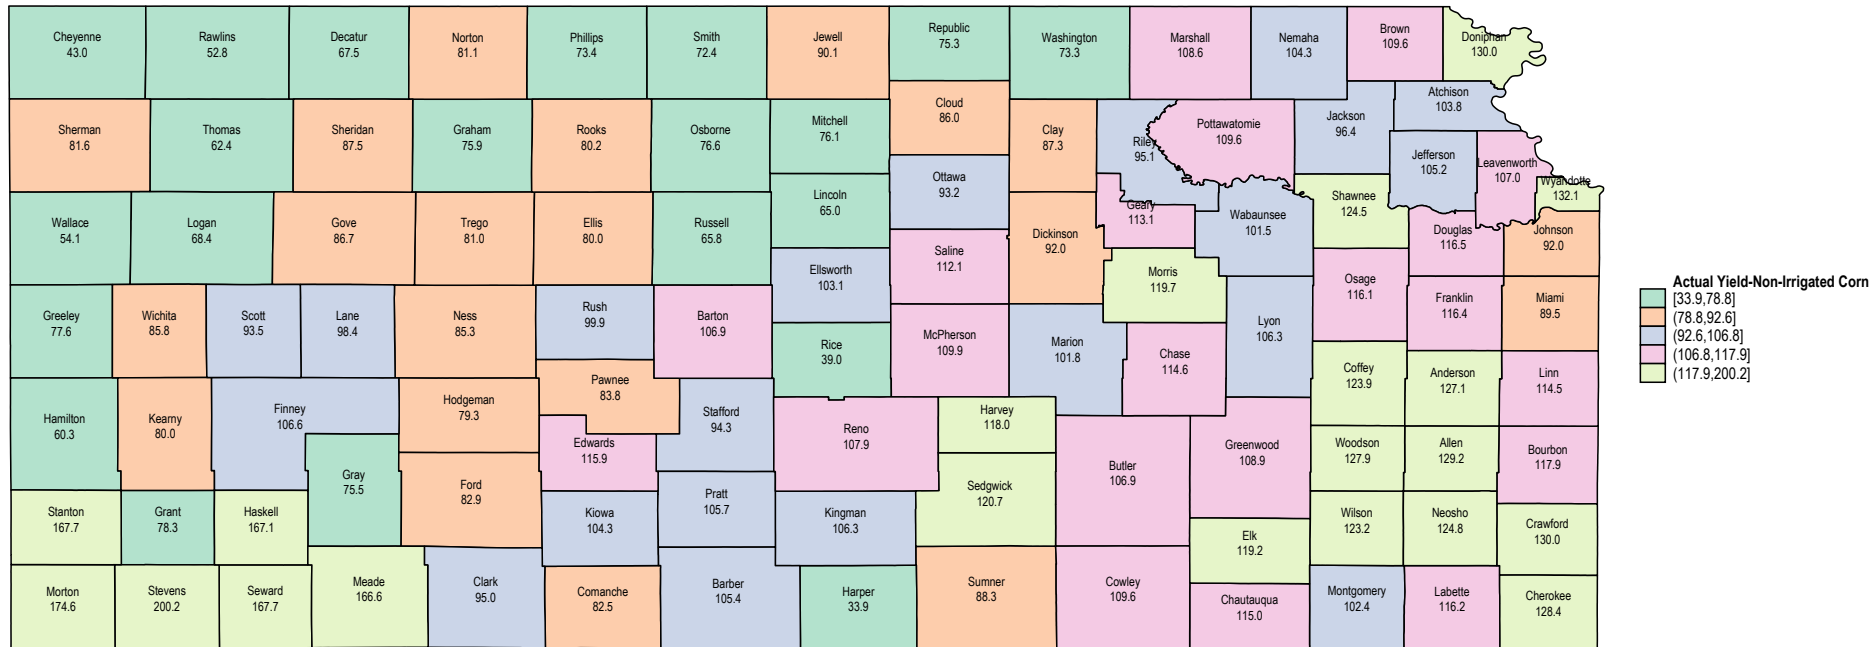

Kansas 1997 Non-Irrigated Corn

Source: USDA RMA data