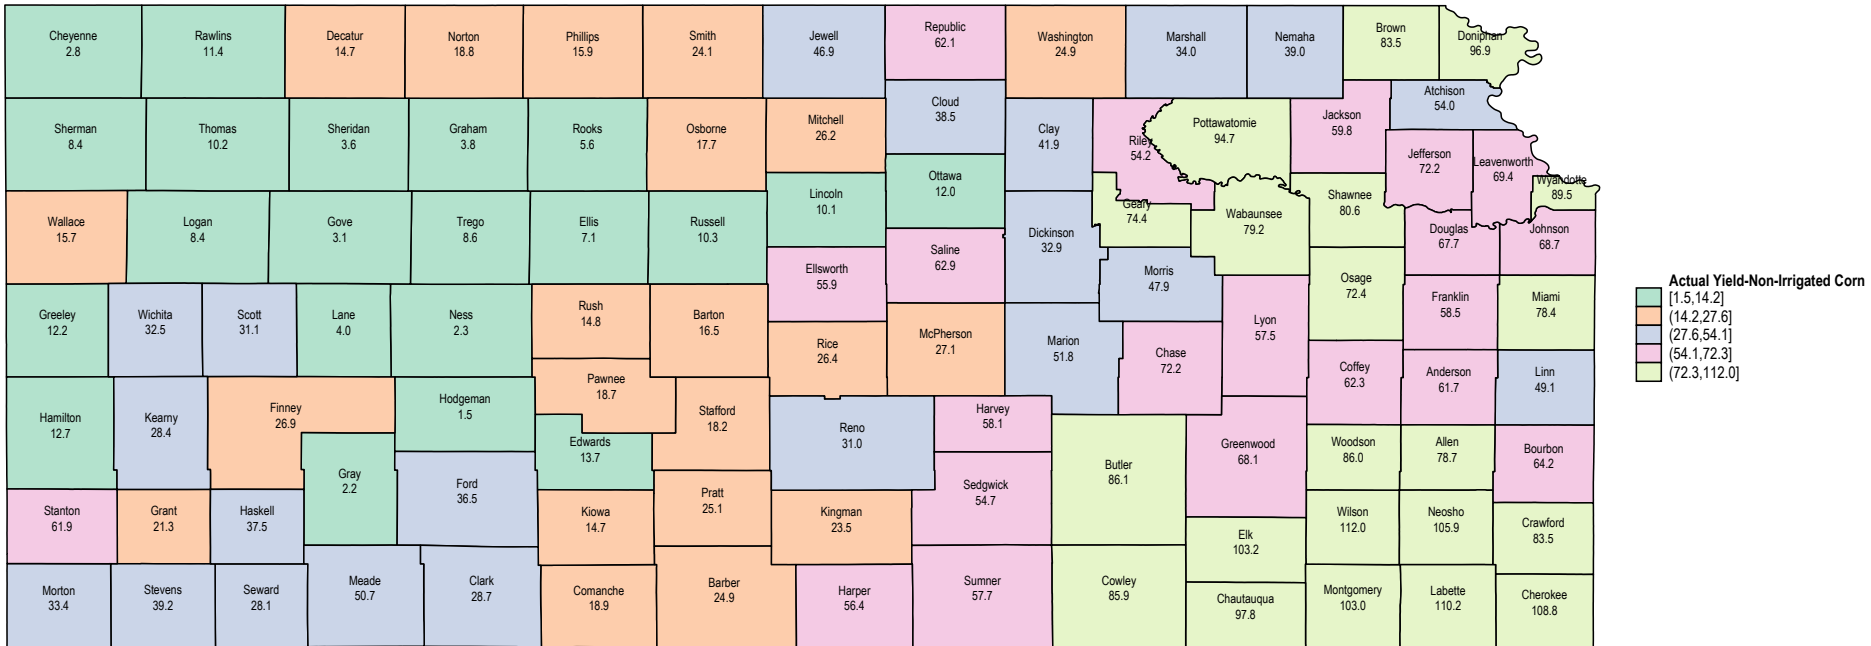

Kansas 2003 Non-Irrigated Corn