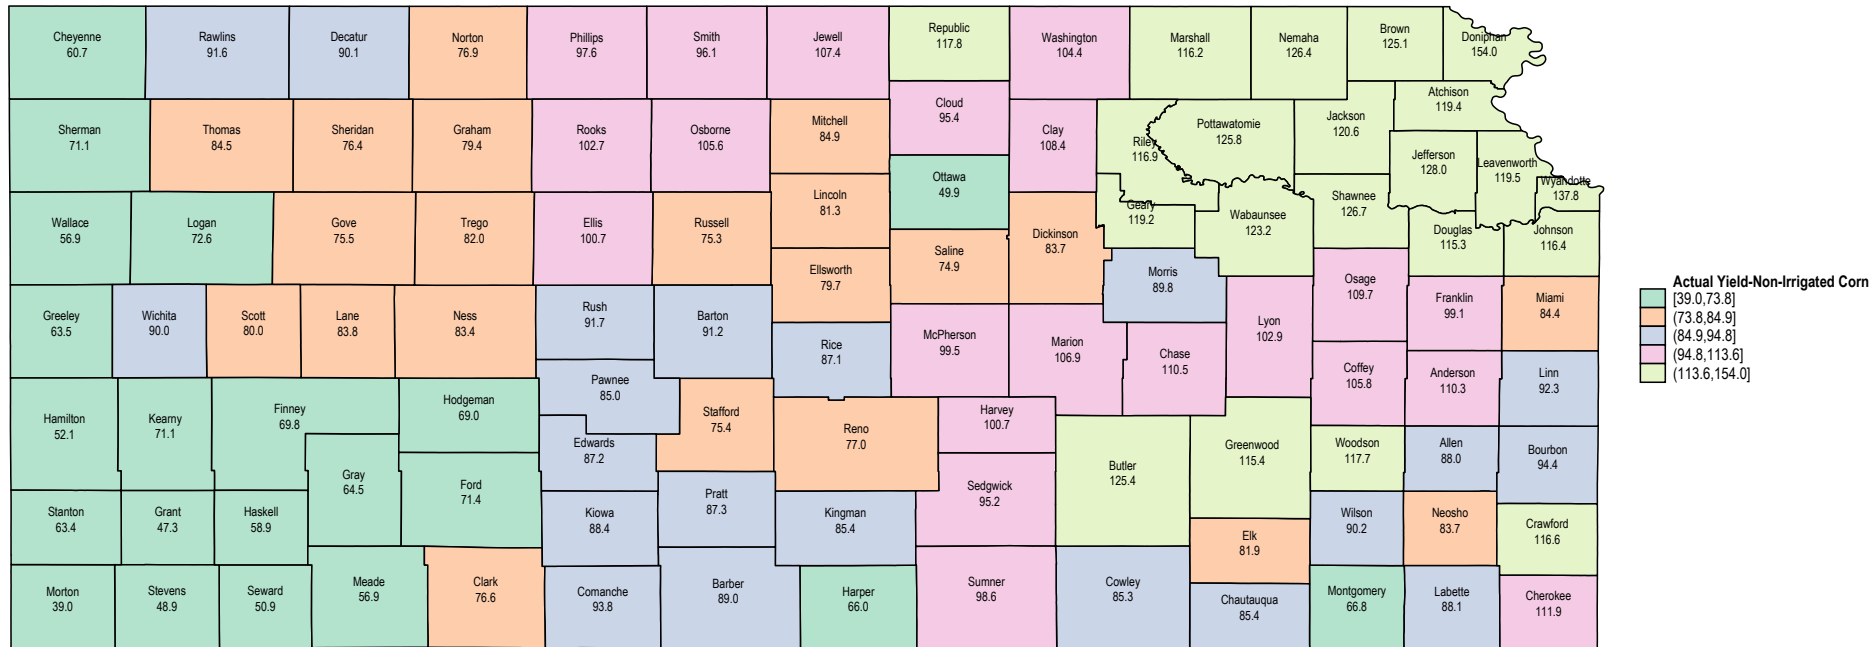

Kansas 2007 Non-Irrigated Corn