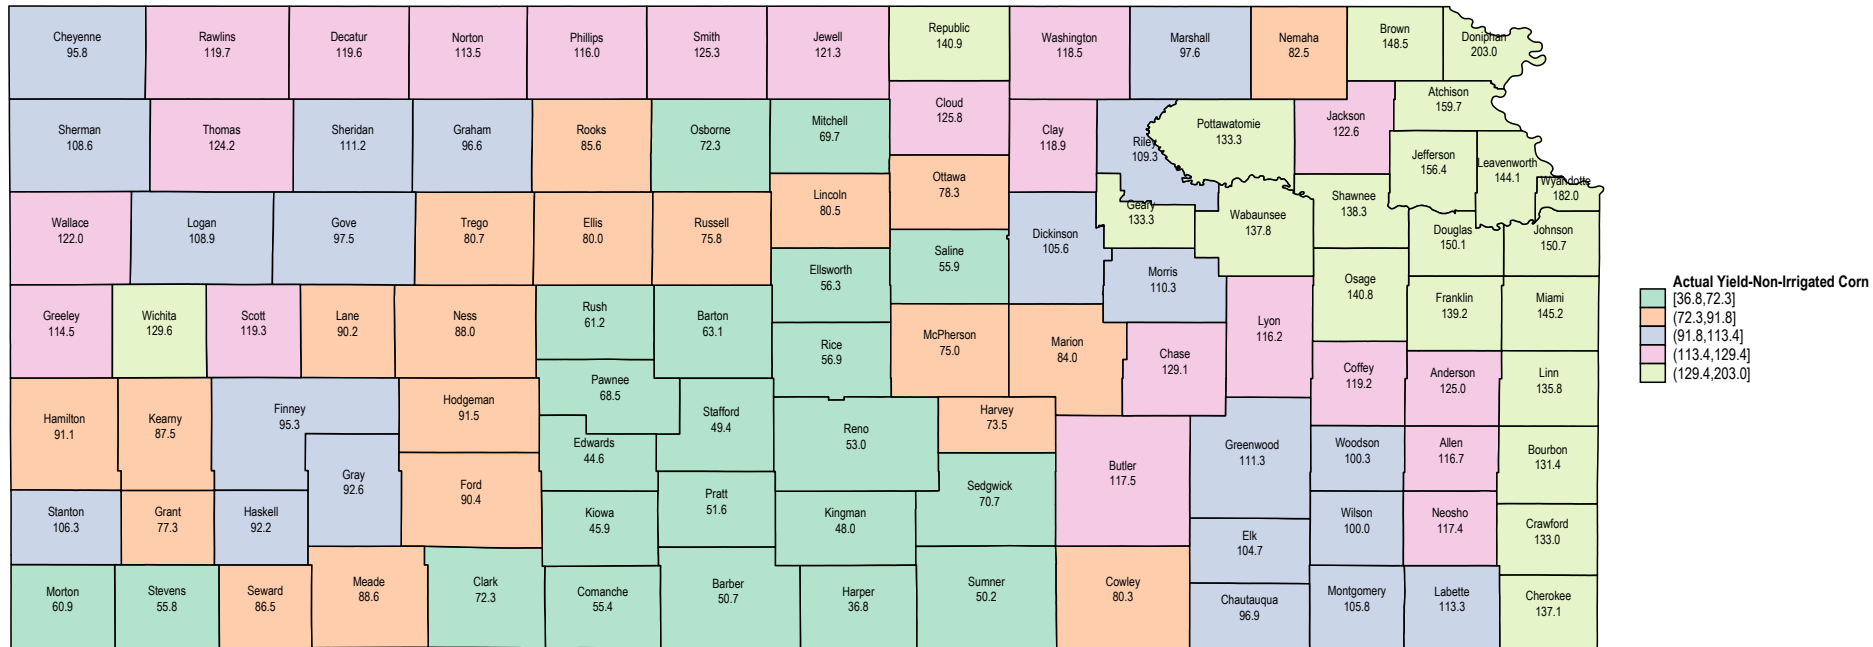

Kansas 2017 Non-Irrigated Corn

Source: USDA RMA data