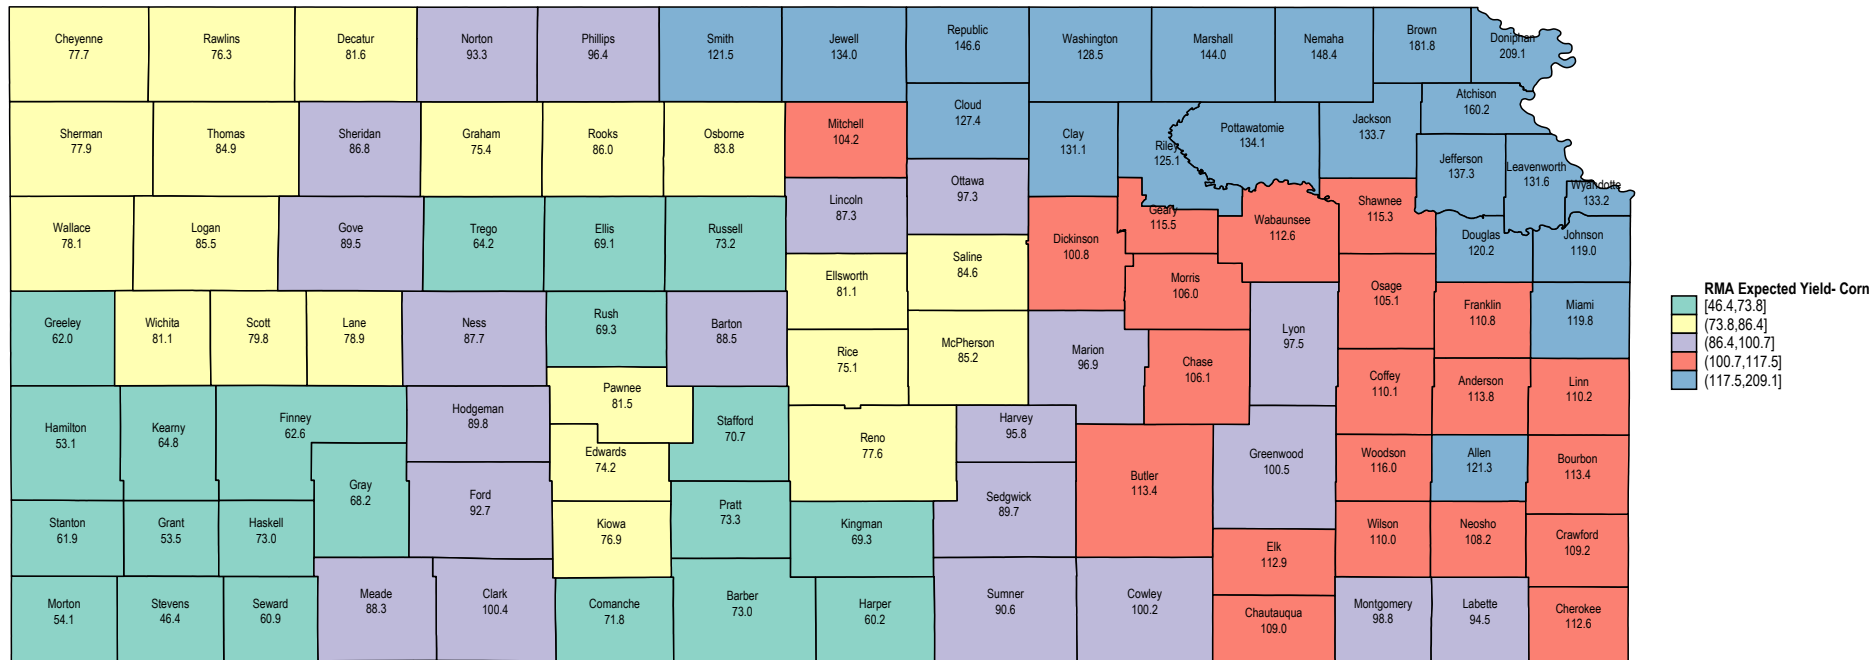

Kansas 2023 Expected Yields for Non-Irrigated Corn

Source: USDA RMA data. Expected yields for ECO, SCO and other area plans.