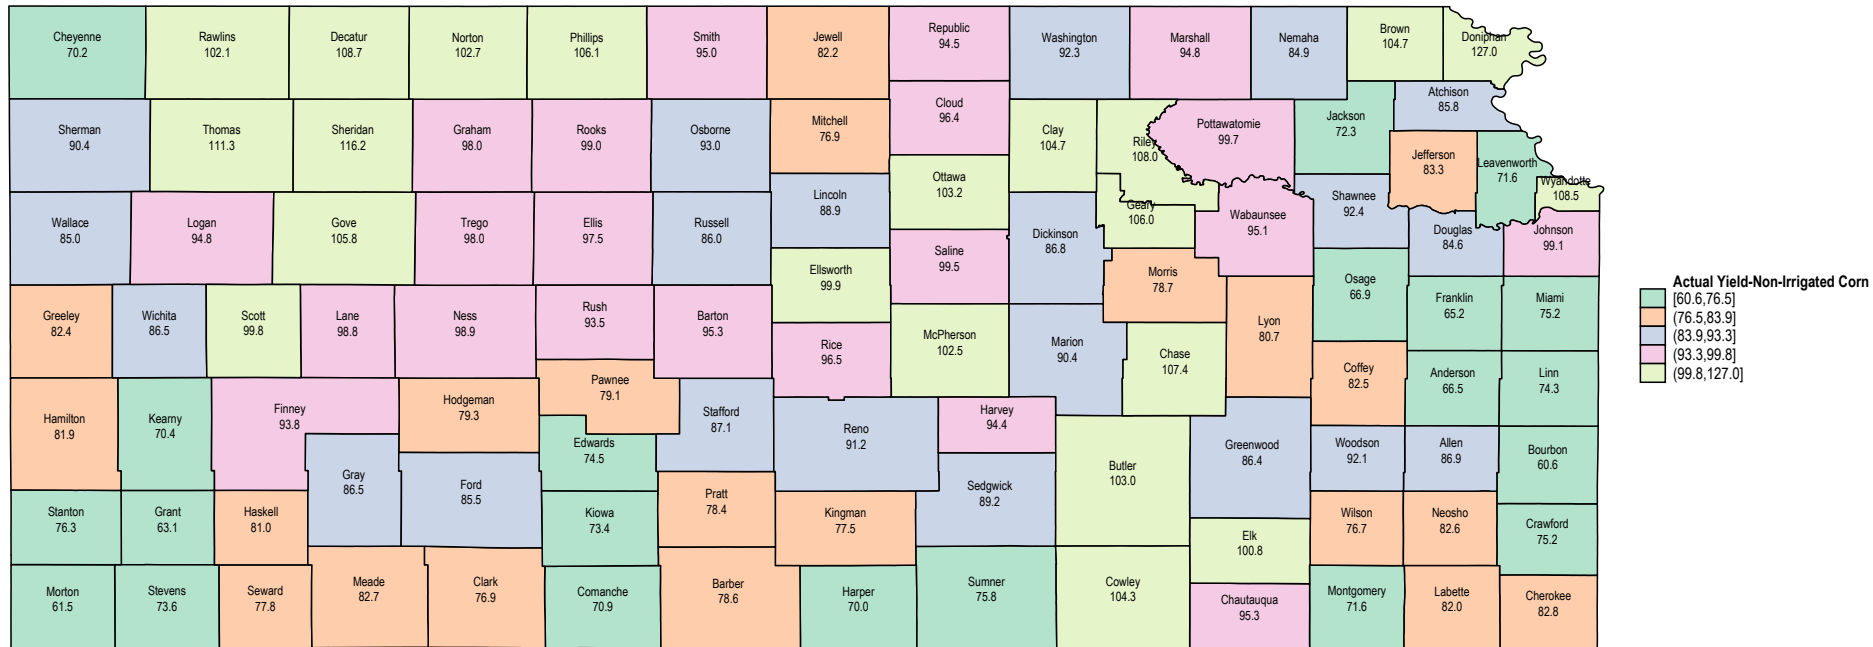

Kansas 1999 Non-Irrigated Corn

Source: USDA RMA data