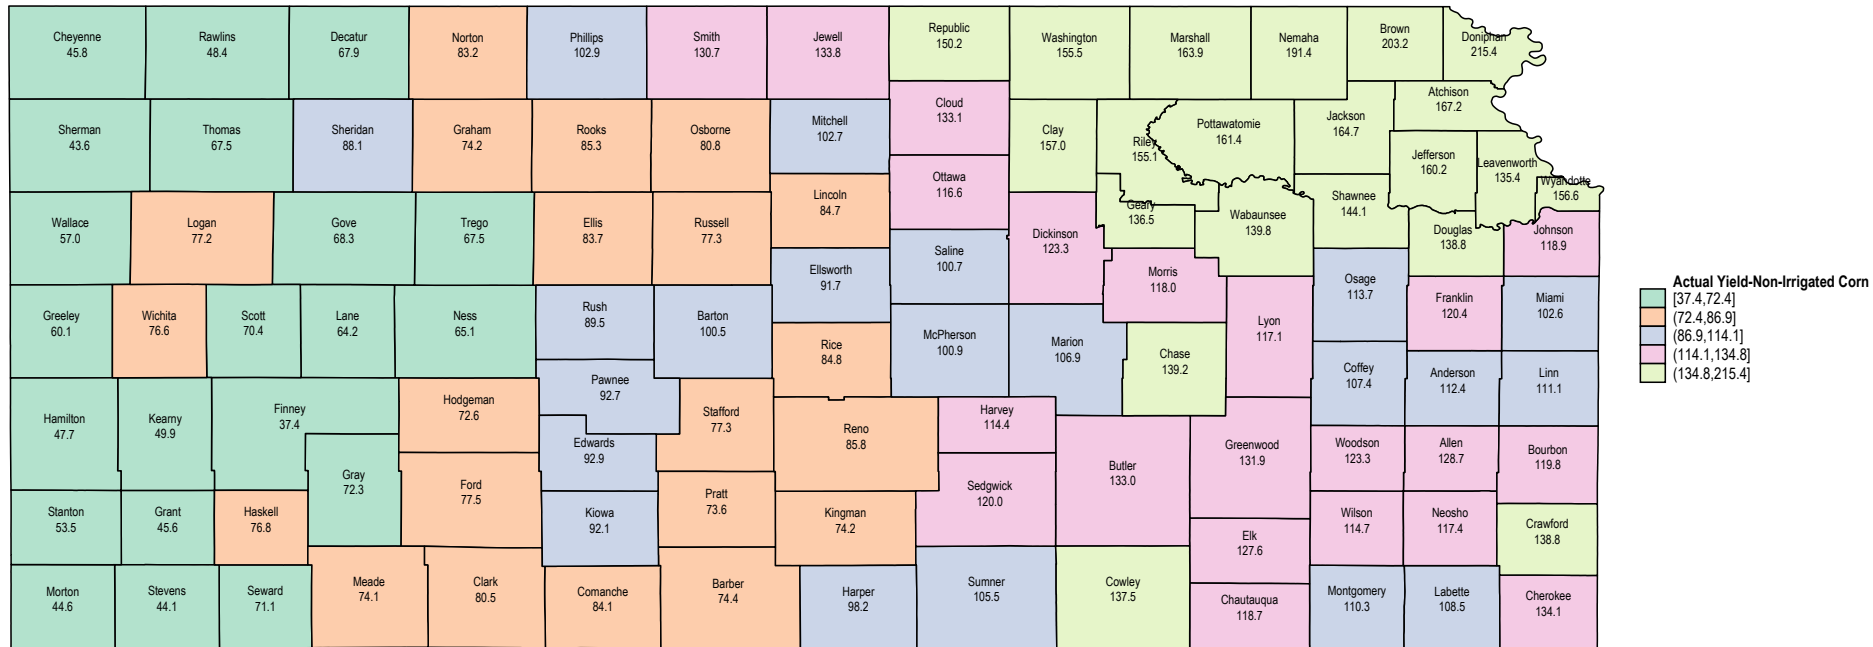

# Kansas 2023 Expected Yields for Non-Irrigated Corn

Source: USDA RMA data. Expected yields for ECO, SCO and other area plans.

# Kansas 2022 Non-Irrigated Corn

Source: USDA RMA data

# Kansas 2021 Non-Irrigated Corn

Source: USDA RMA data

# Kansas 2020 Non-Irrigated Corn