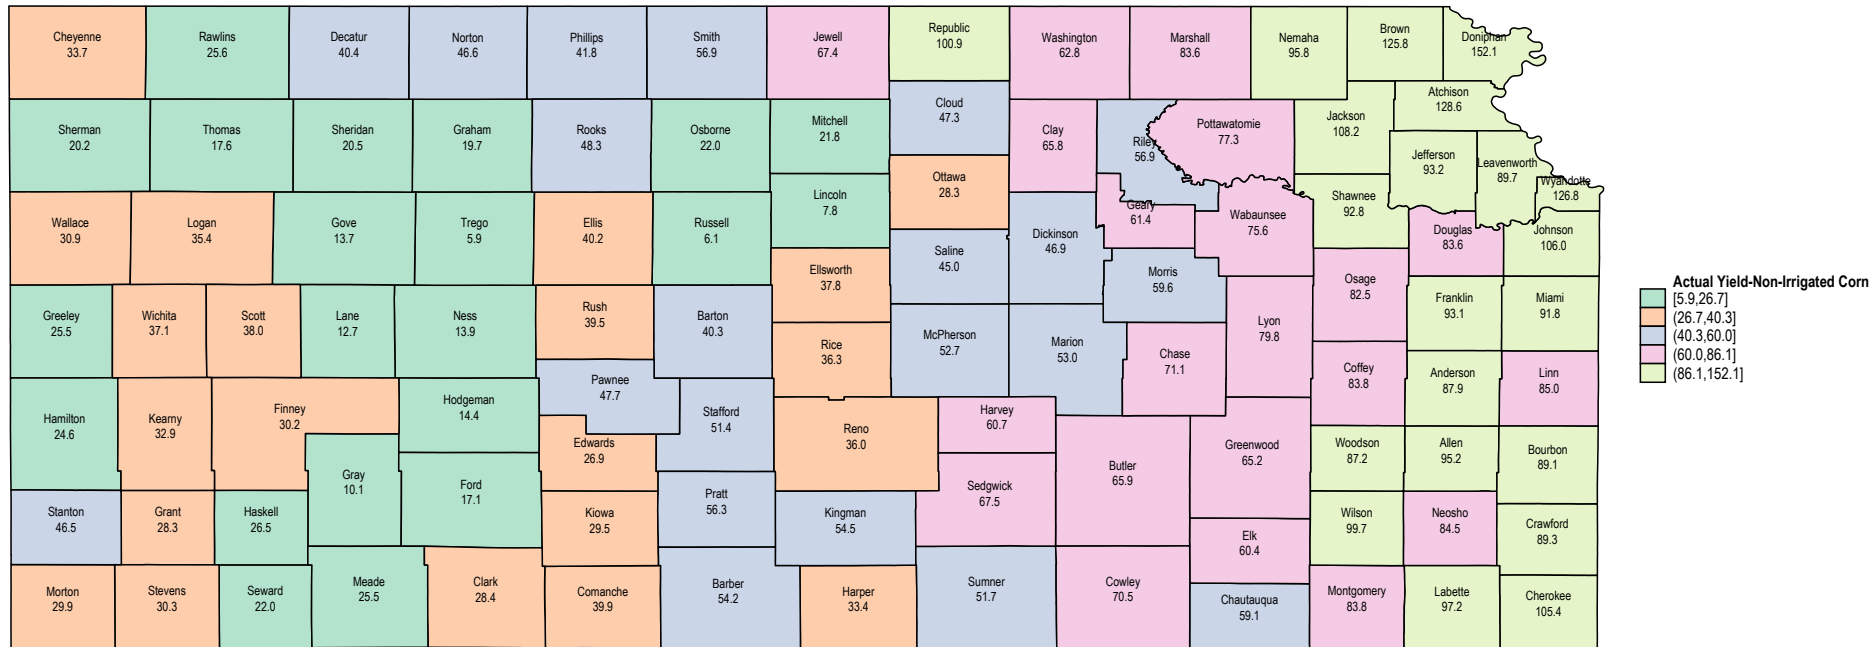

Kansas 2006 Non-Irrigated Corn

Source: USDA RMA data