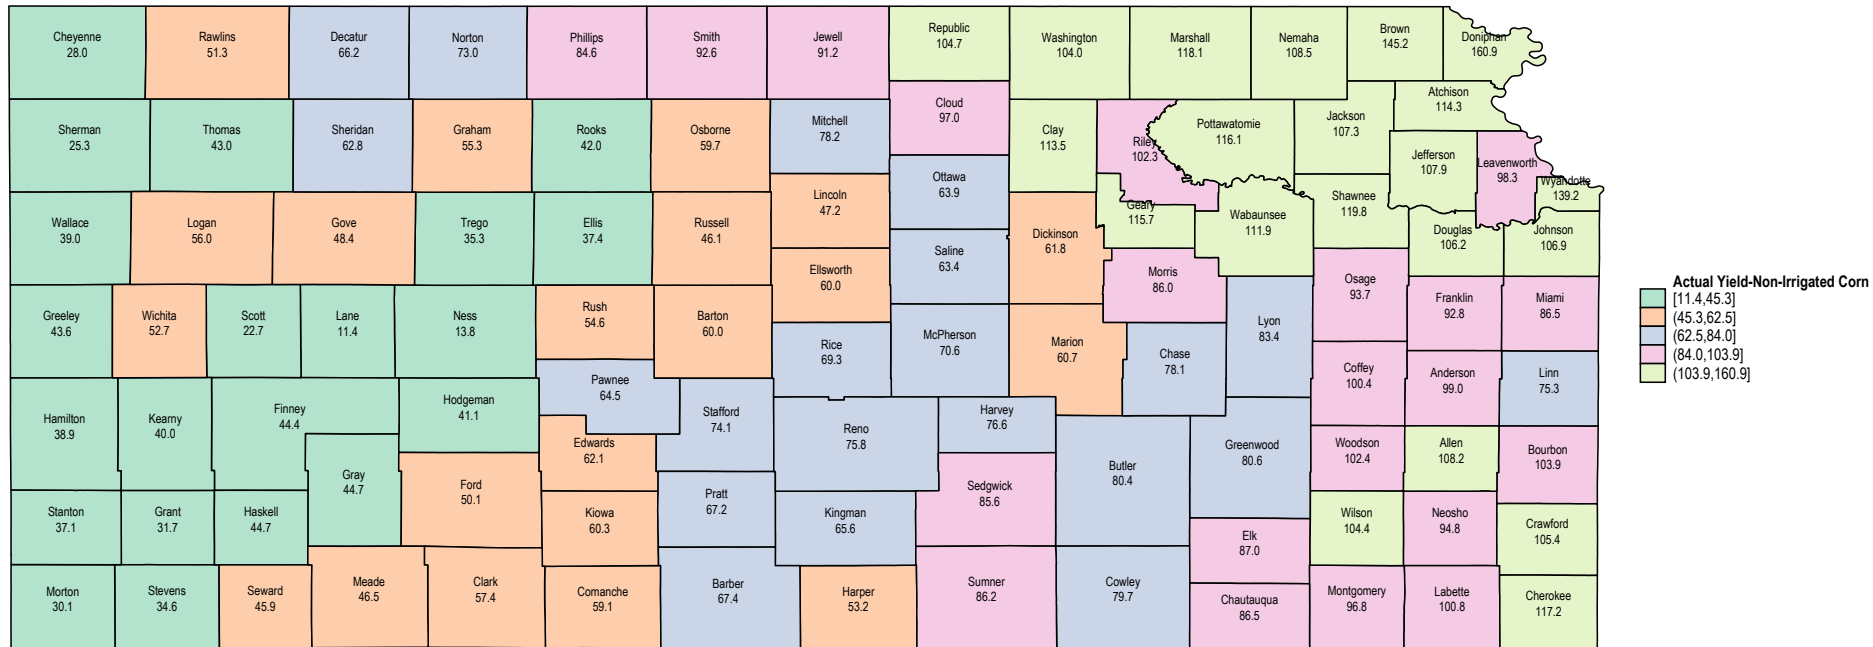

Kansas 2005 Non-Irrigated Corn