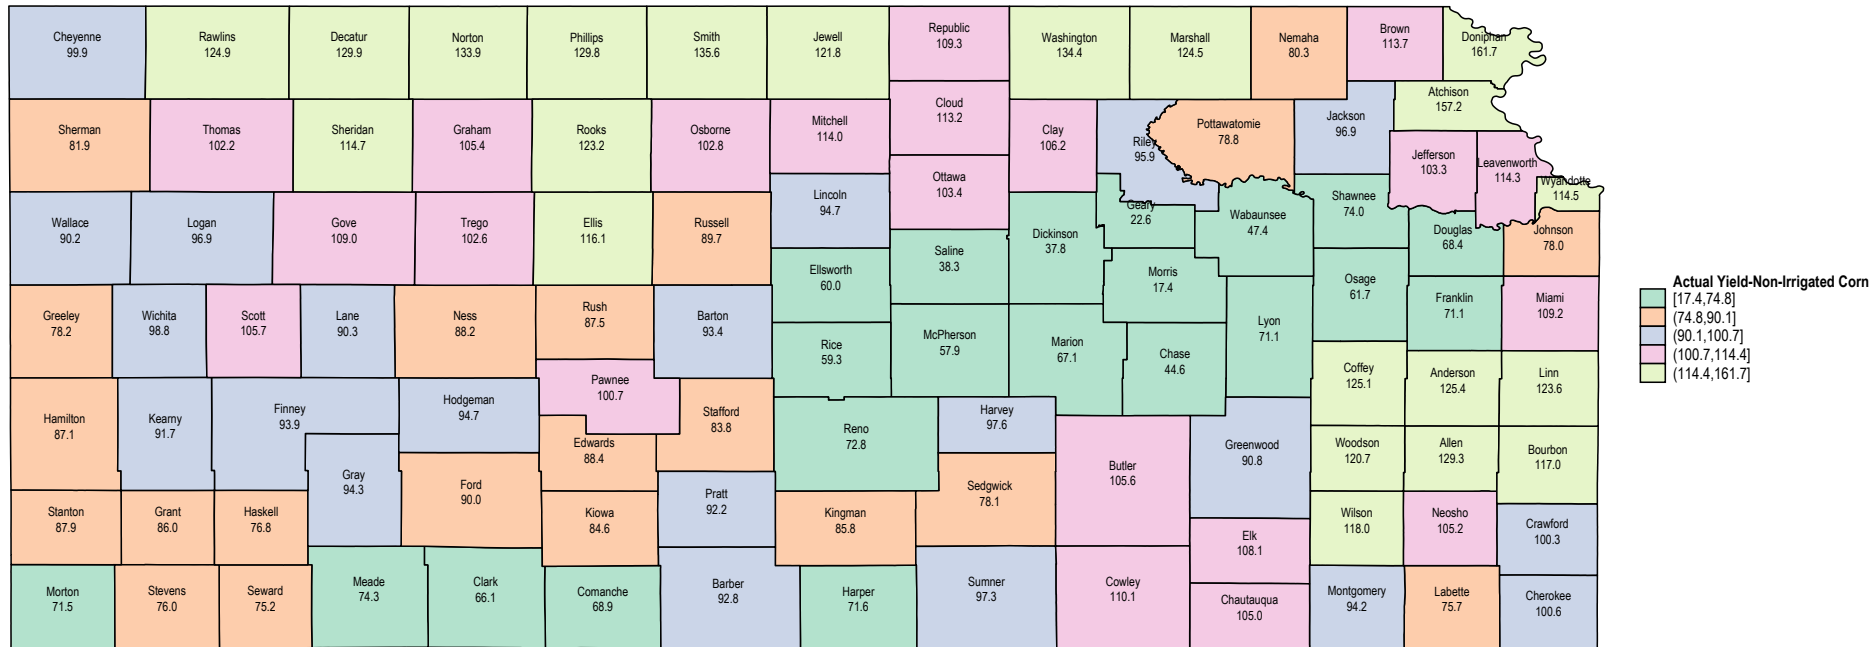

Kansas 2018 Non-Irrigated Corn

Source: USDA RMA data