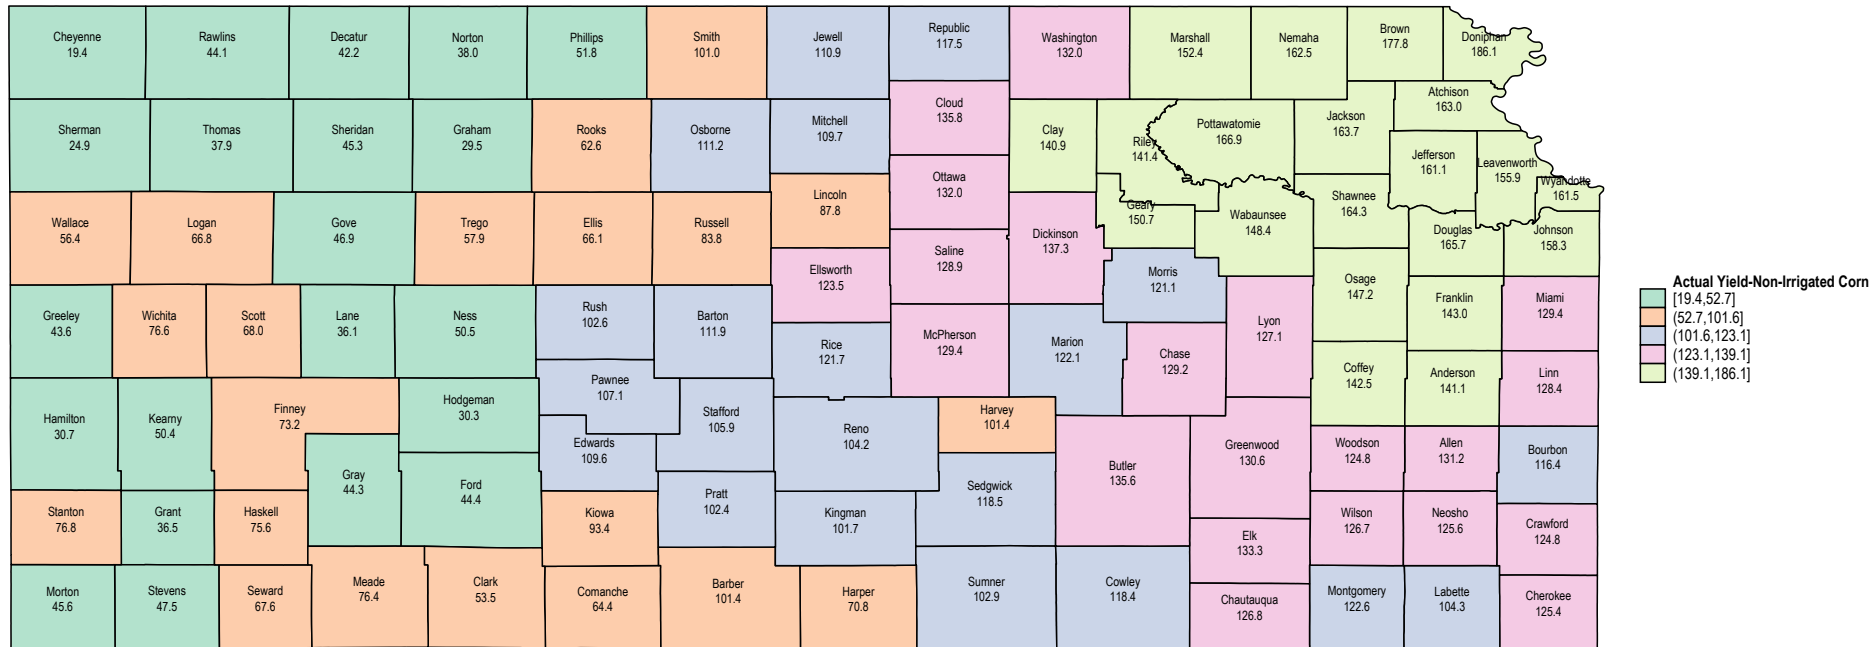

Kansas 2004 Non-Irrigated Corn