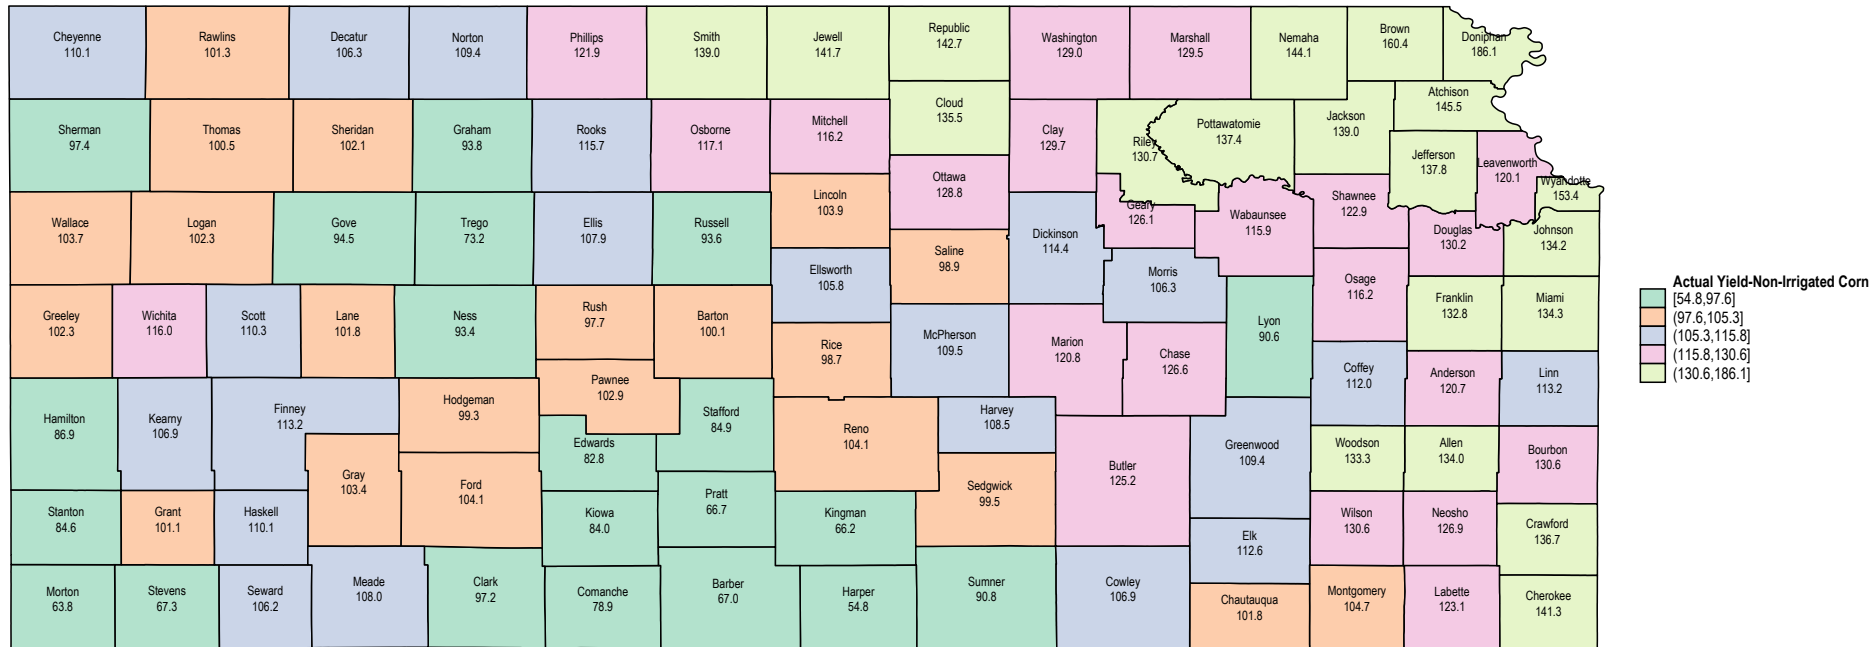

Kansas 2016 Non-Irrigated Corn