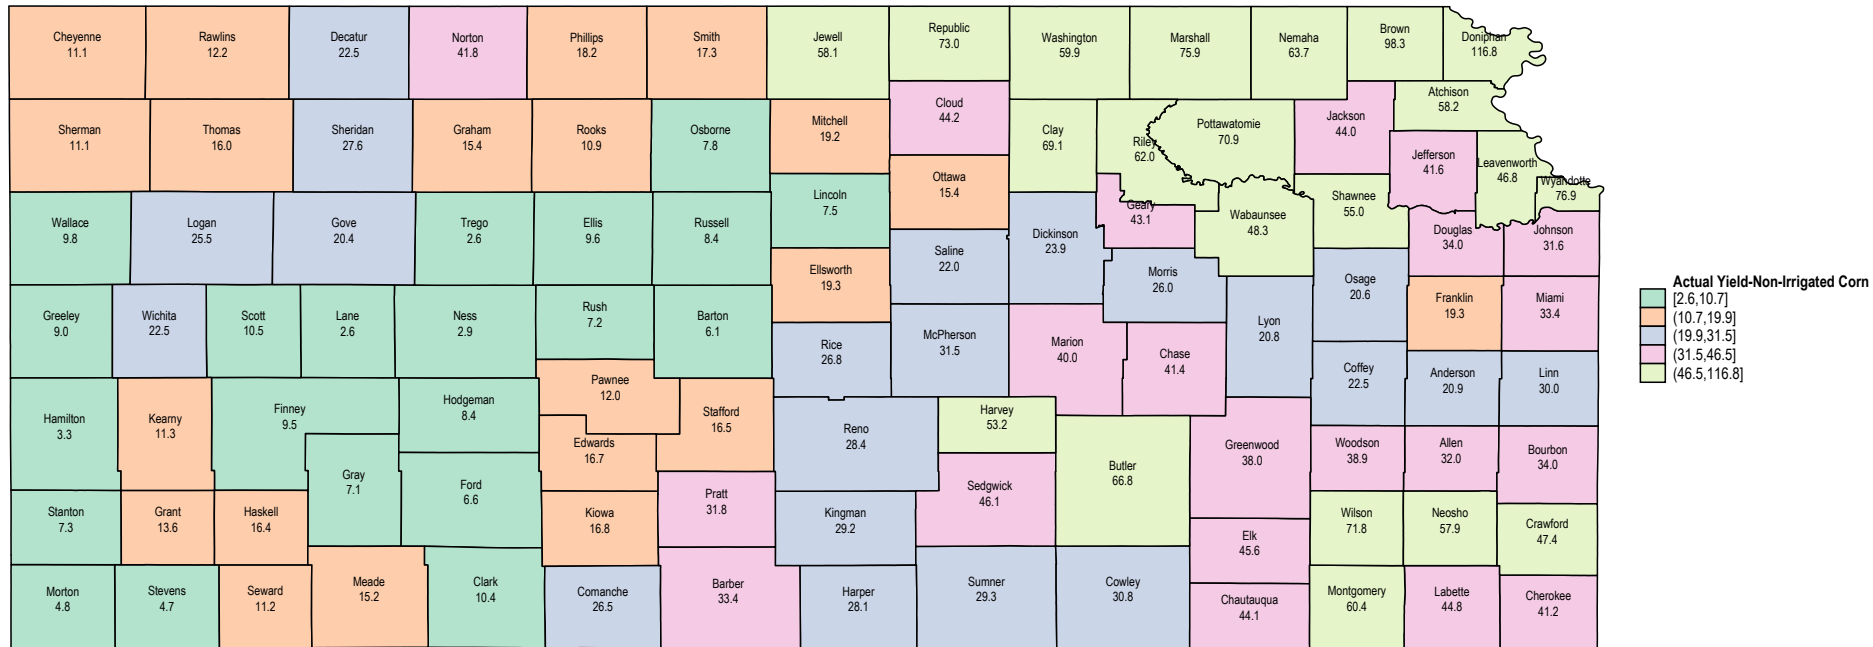

Kansas 2012 Non-Irrigated Corn

Source: USDA RMA data