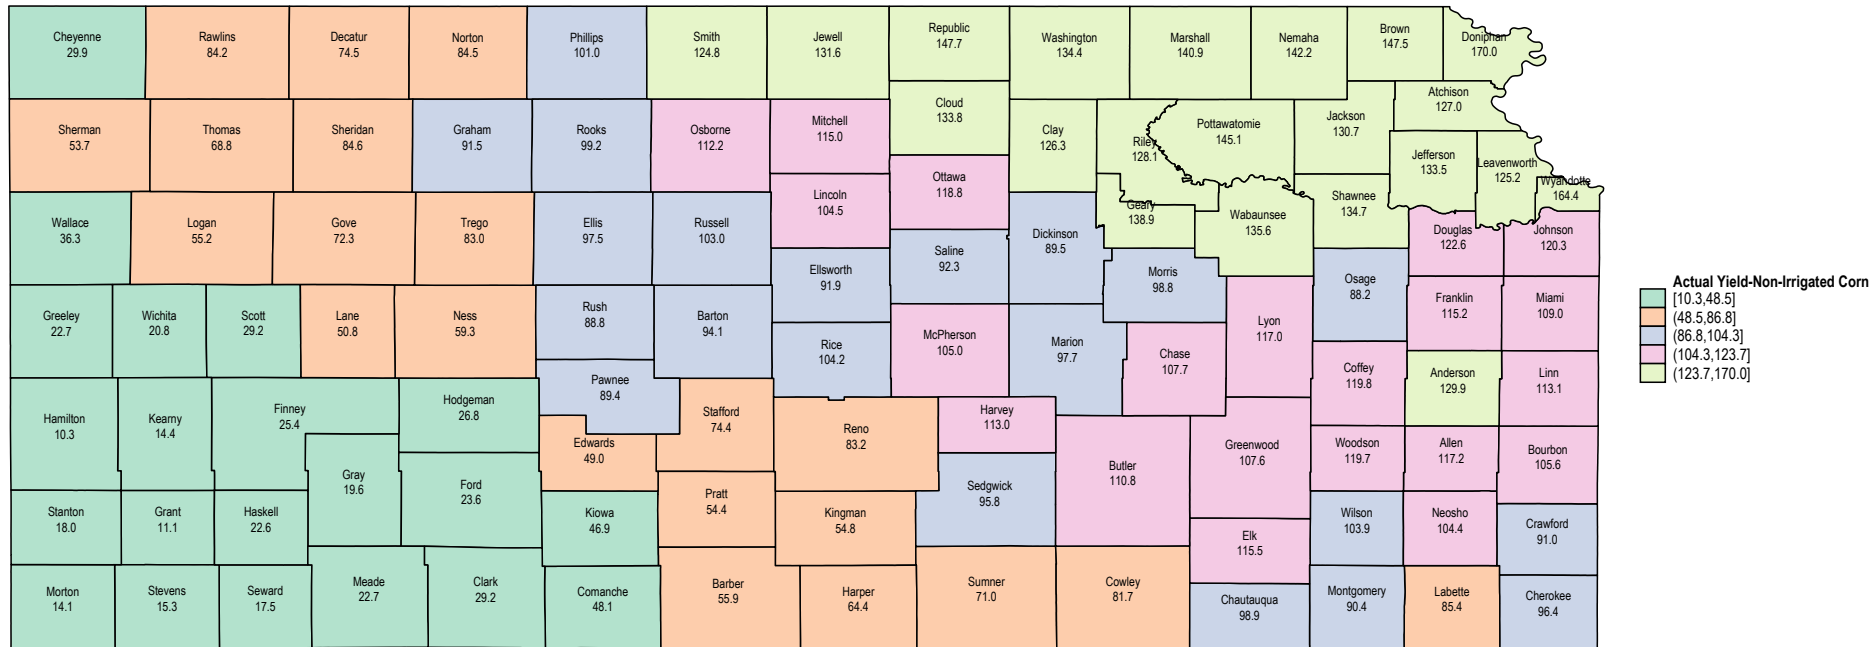

Kansas 2008 Non-Irrigated Corn