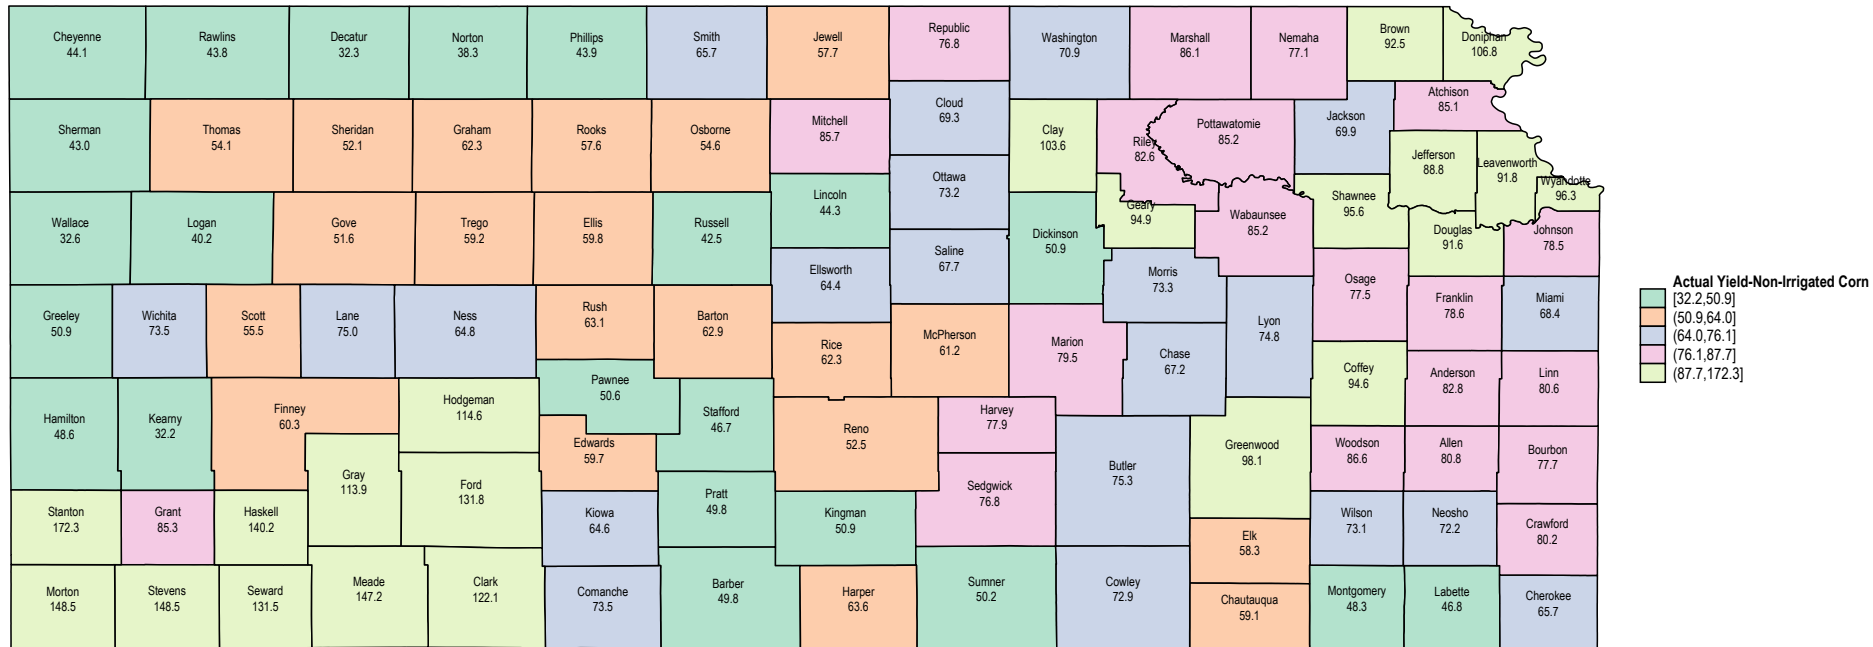

Kansas 1995 Non-Irrigated Corn

Source: USDA RMA data