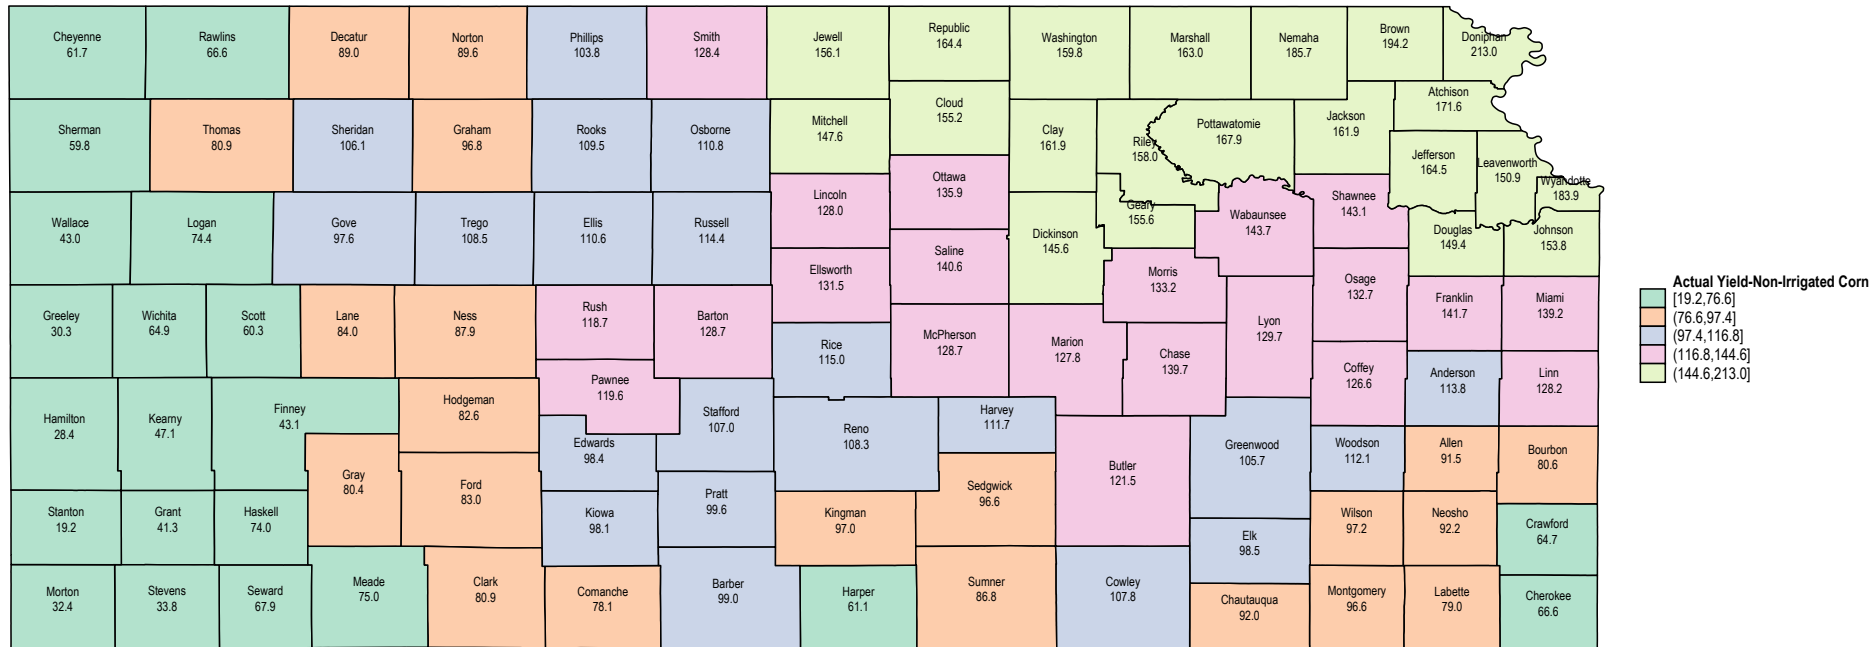

# Kansas 2022 Non-Irrigated Corn

Source: USDA RMA data

# Kansas 2021 Non-Irrigated Corn

Source: USDA RMA data

# Kansas 2020 Non-Irrigated Corn