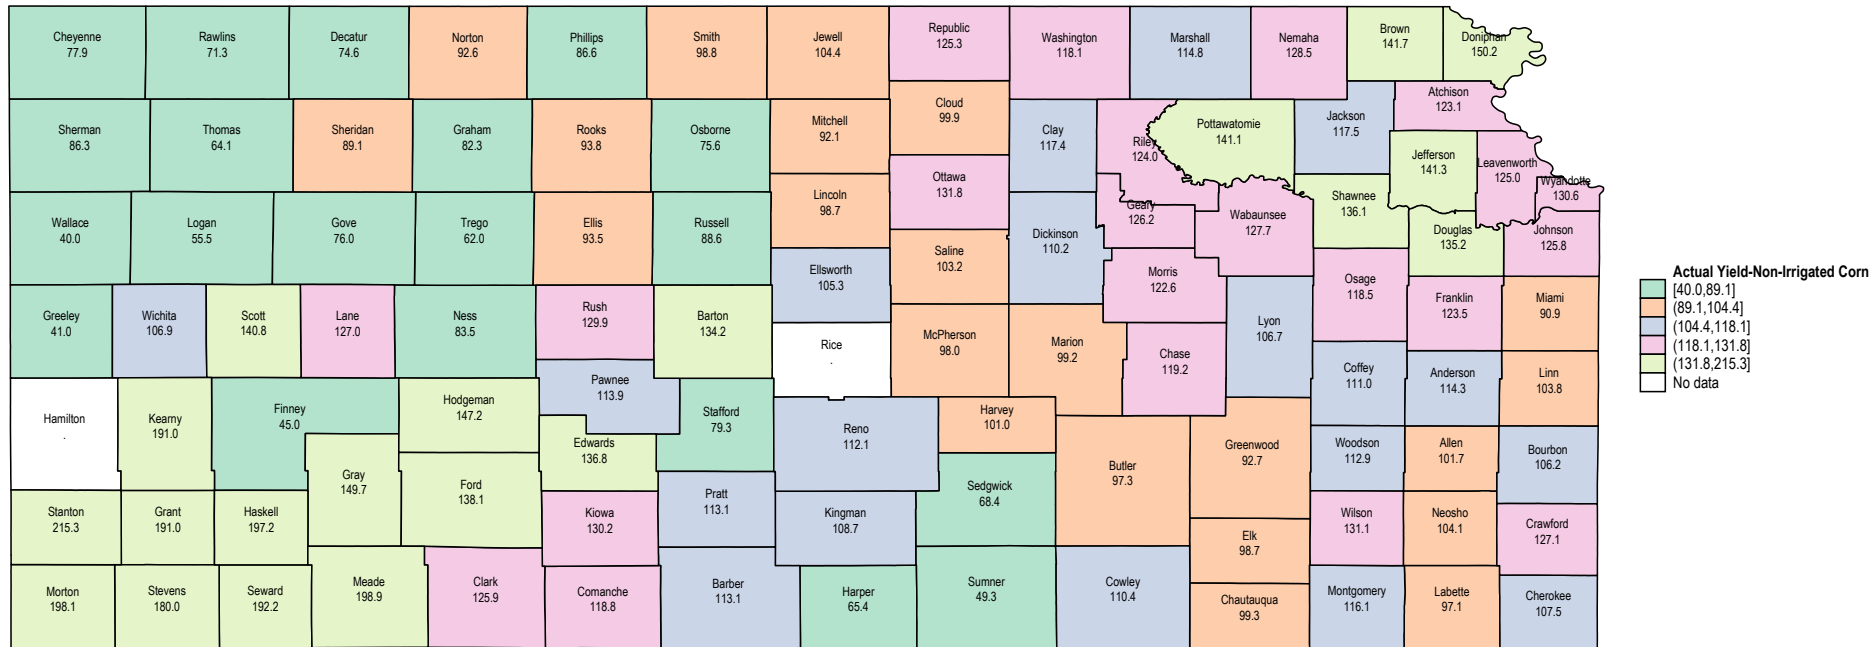

Kansas 1992 Non-Irrigated Corn

Source: USDA RMA data