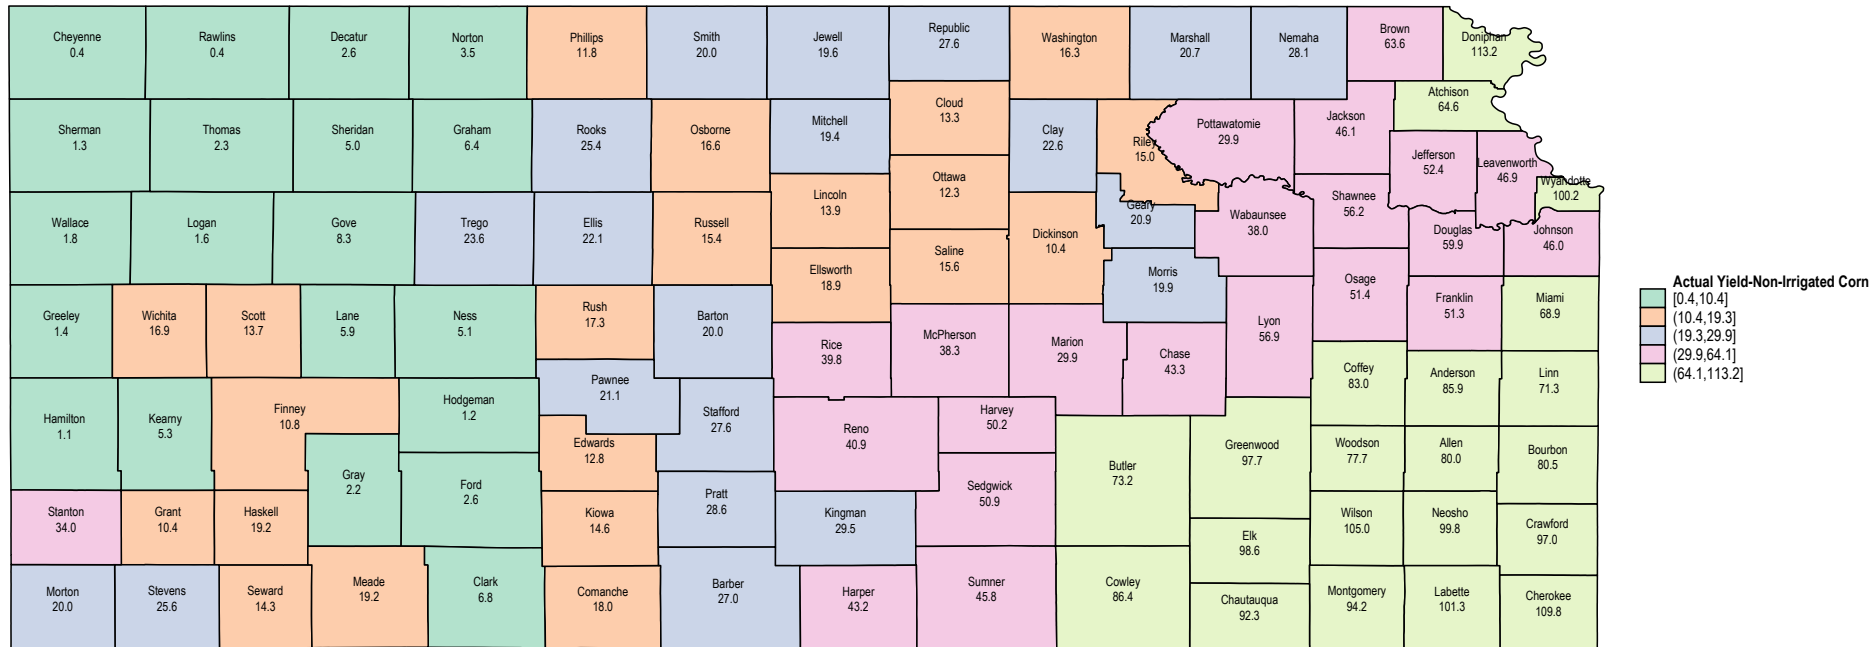

Kansas 2002 Non-Irrigated Corn