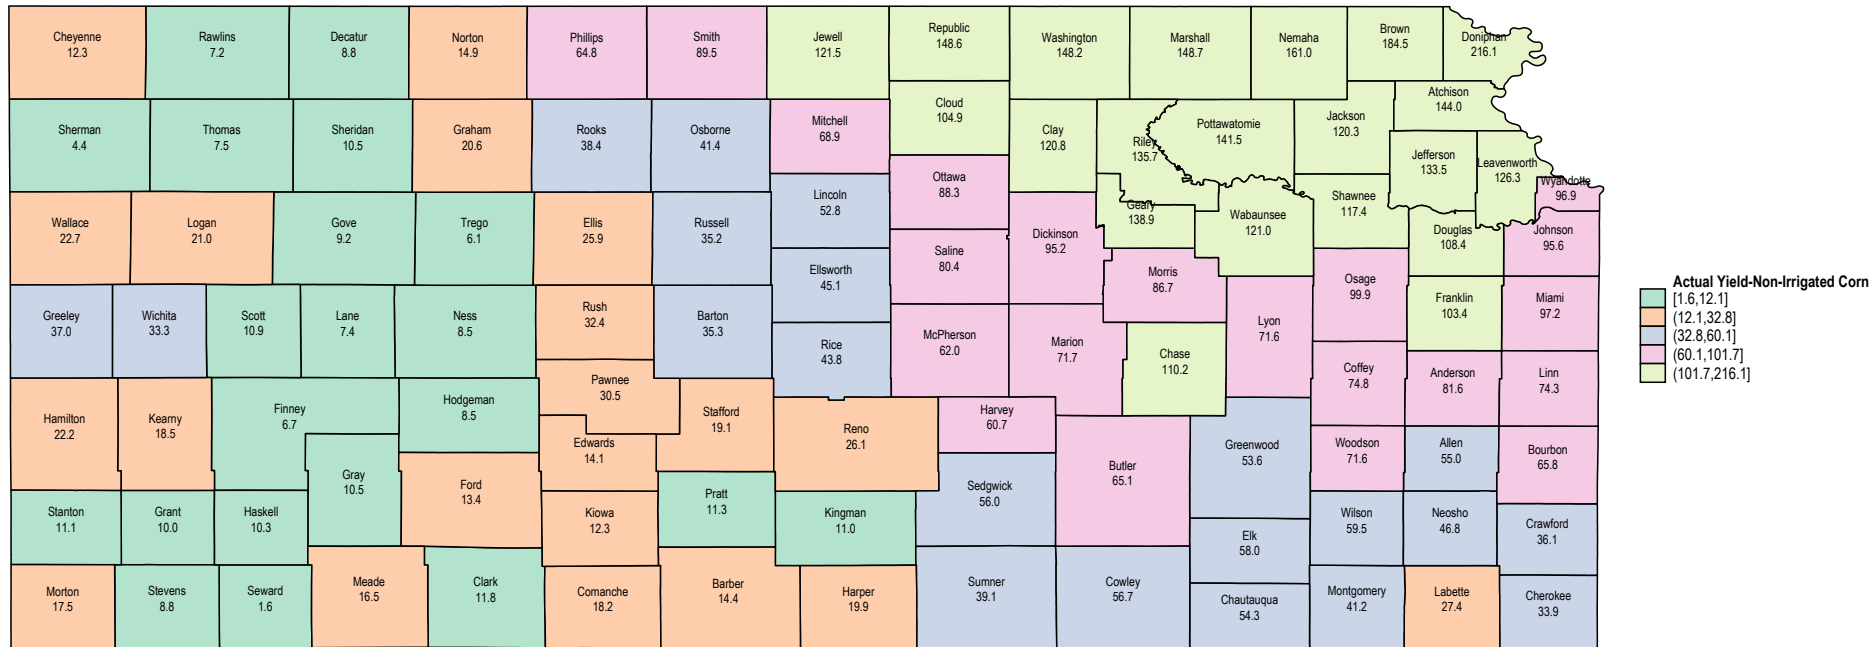

# Kansas 2024 Expected Yields for Non-Irrigated Corn

Source: USDA RMA data. Expected yields for ECO, SCO and other area plans.

# Kansas 2022 Non-Irrigated Corn

Source: USDA RMA data