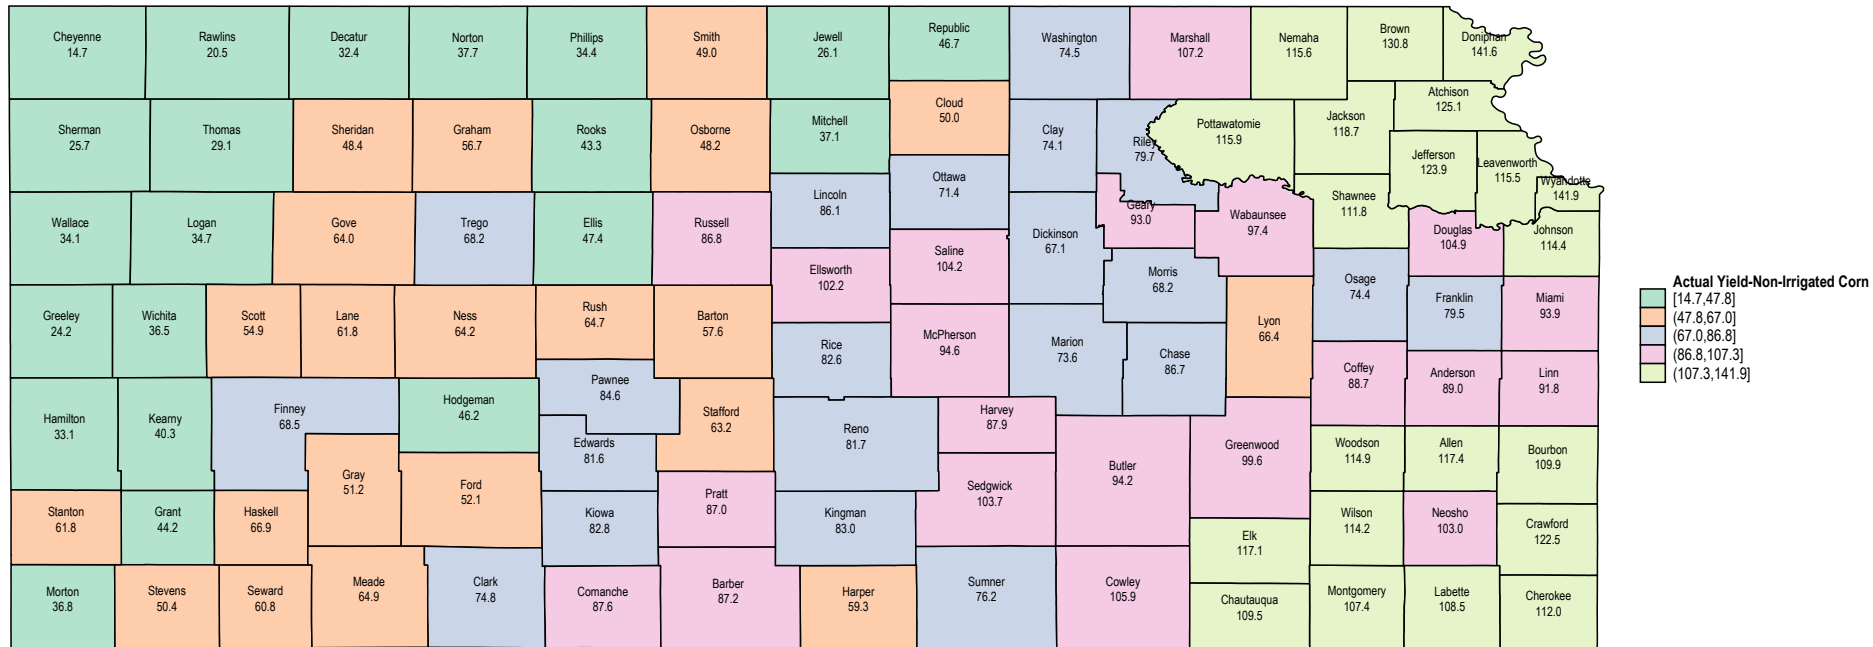

Kansas 2000 Non-Irrigated Corn

Source: USDA RMA data