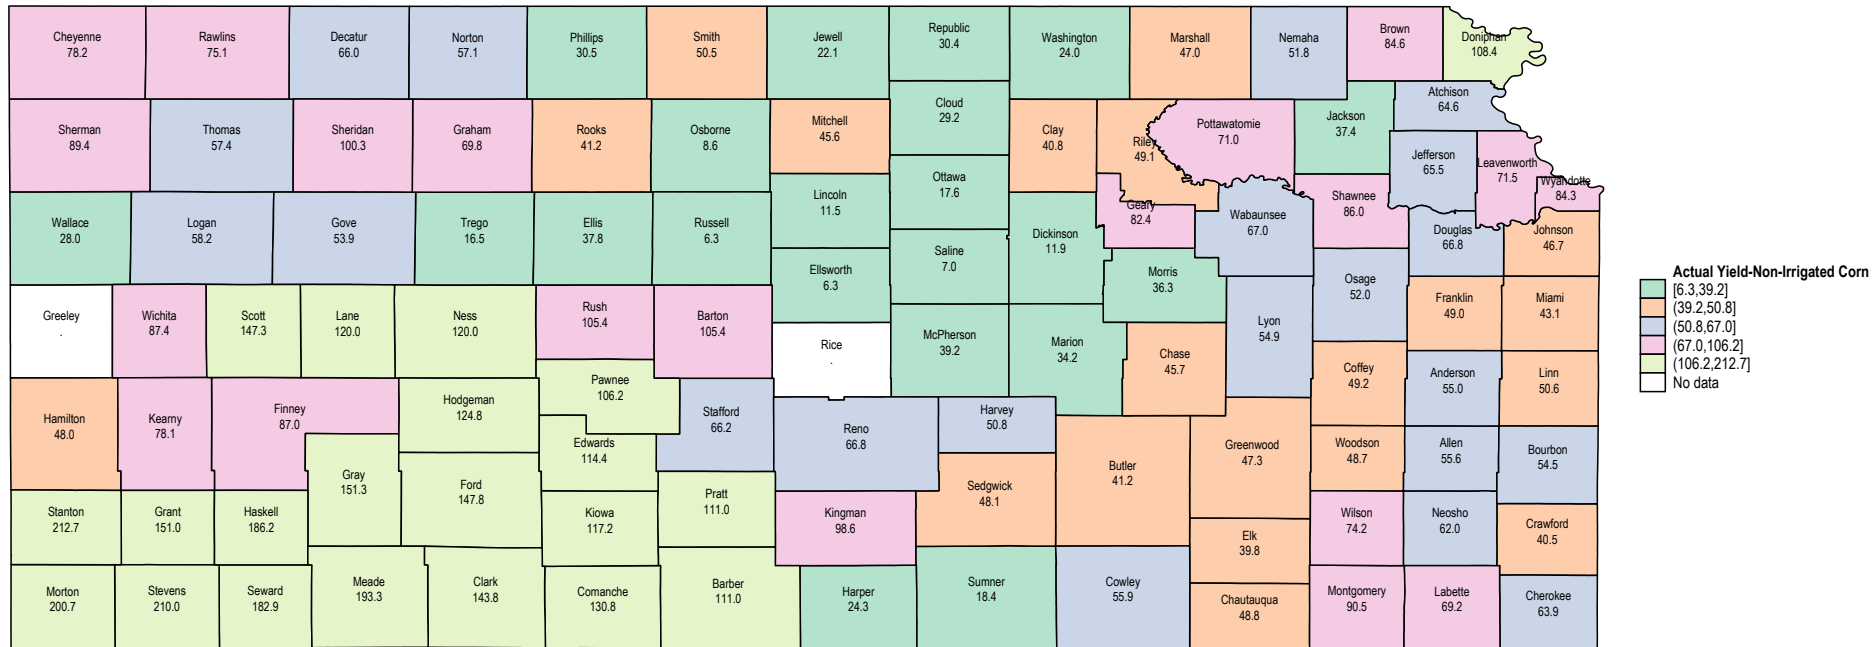

Kansas 1991 Non-Irrigated Corn