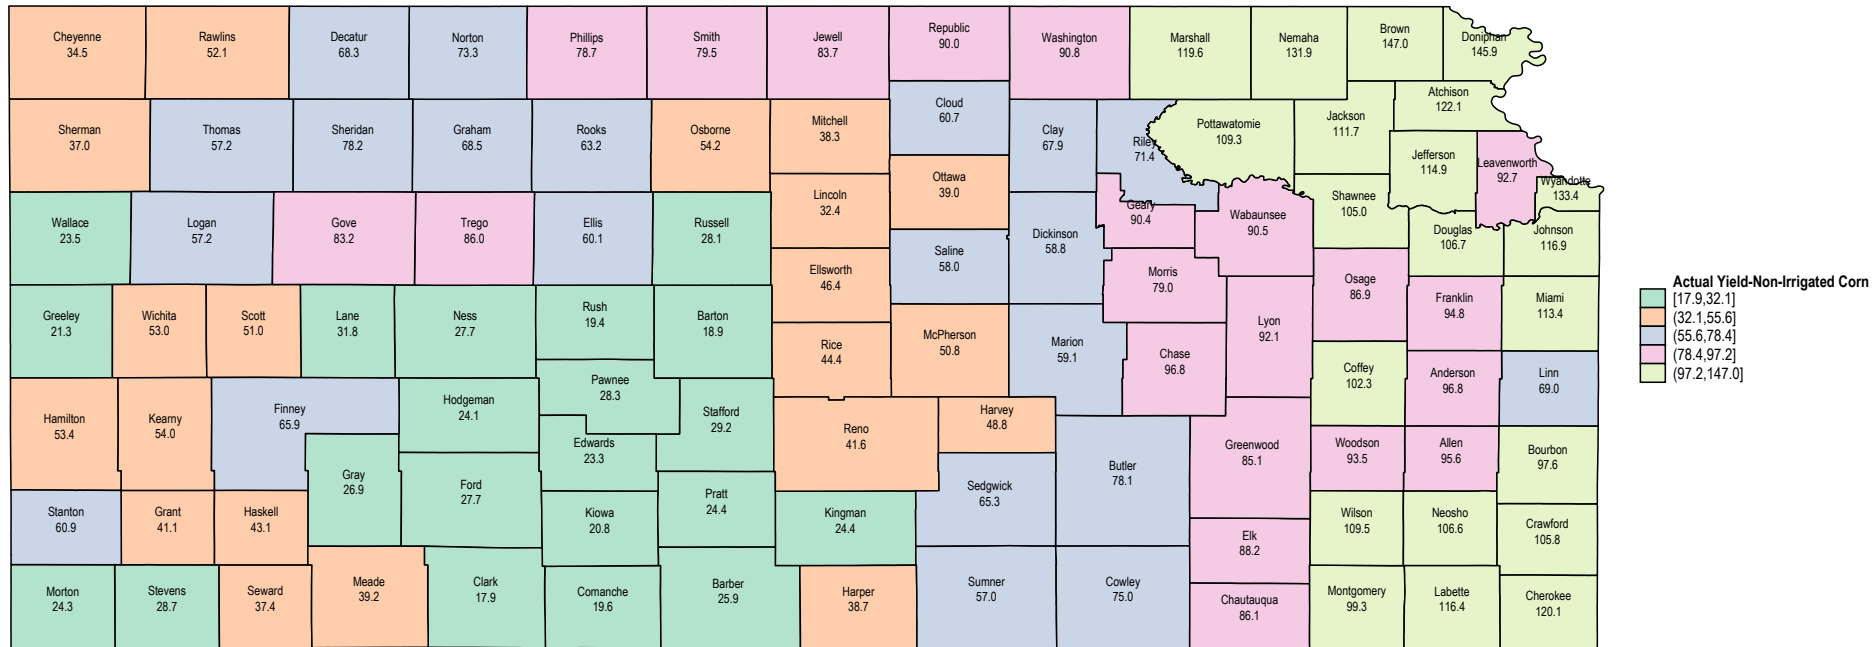

Kansas 2001 Non-Irrigated Corn

Source: USDA RMA data