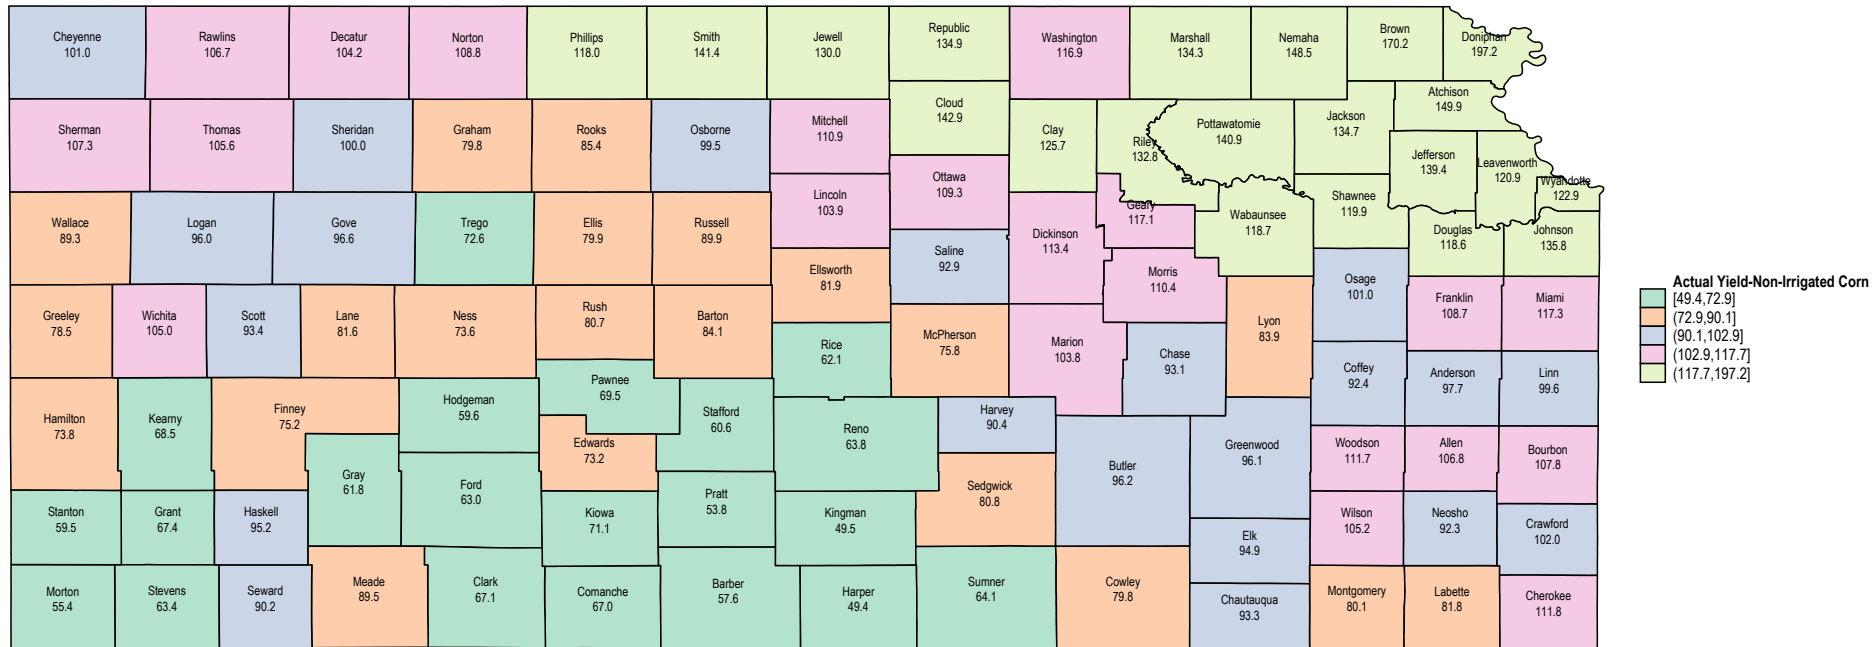

# Kansas 2022 Non-Irrigated Corn

Source: USDA RMA data

# Kansas 2021 Non-Irrigated Corn

Source: USDA RMA data

# Kansas 2020 Non-Irrigated Corn

# Kansas 2019 Non-Irrigated Corn