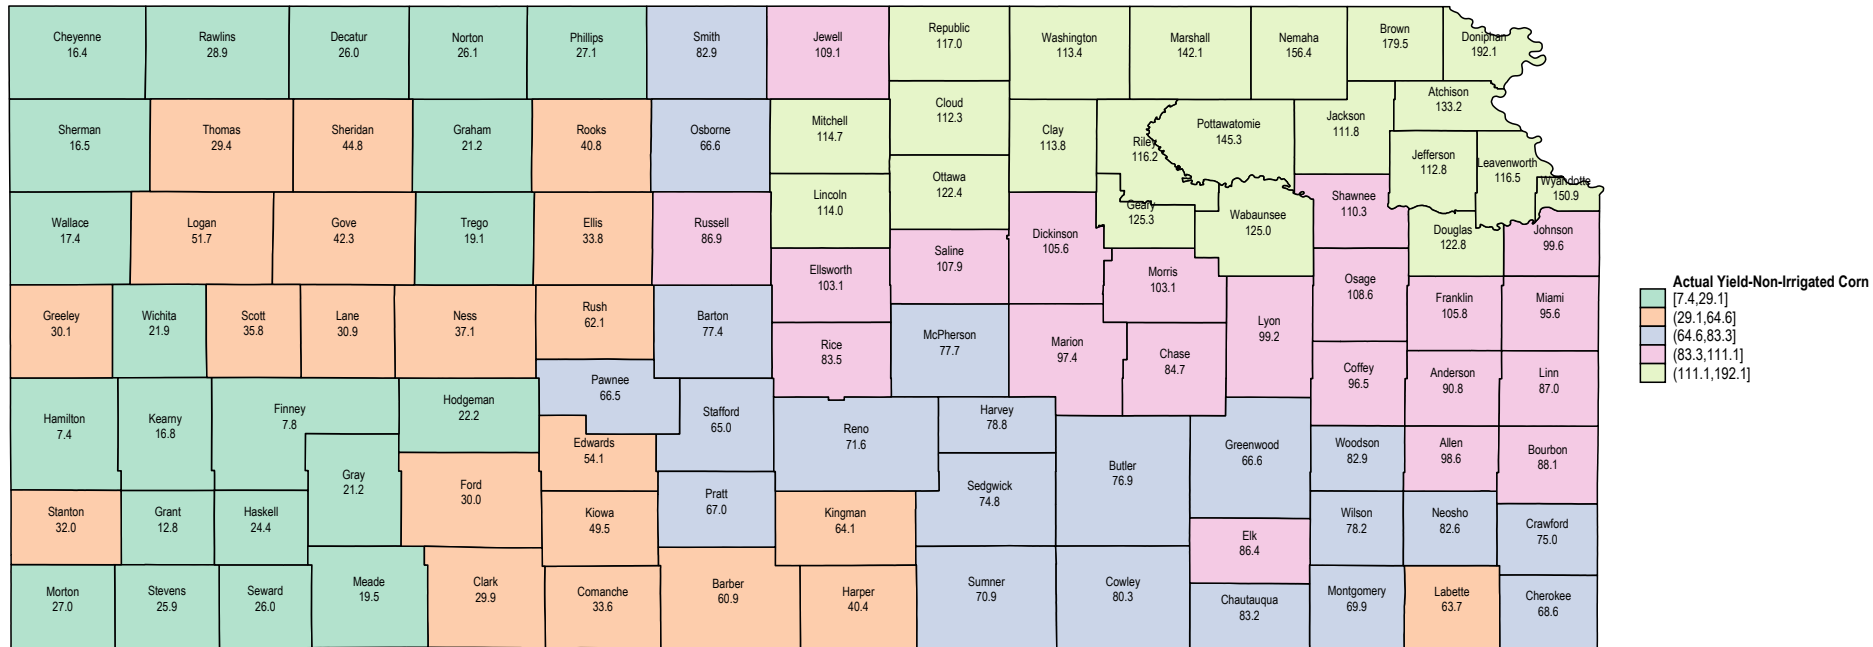

Kansas 2013 Non-Irrigated Corn

Source: USDA RMA data