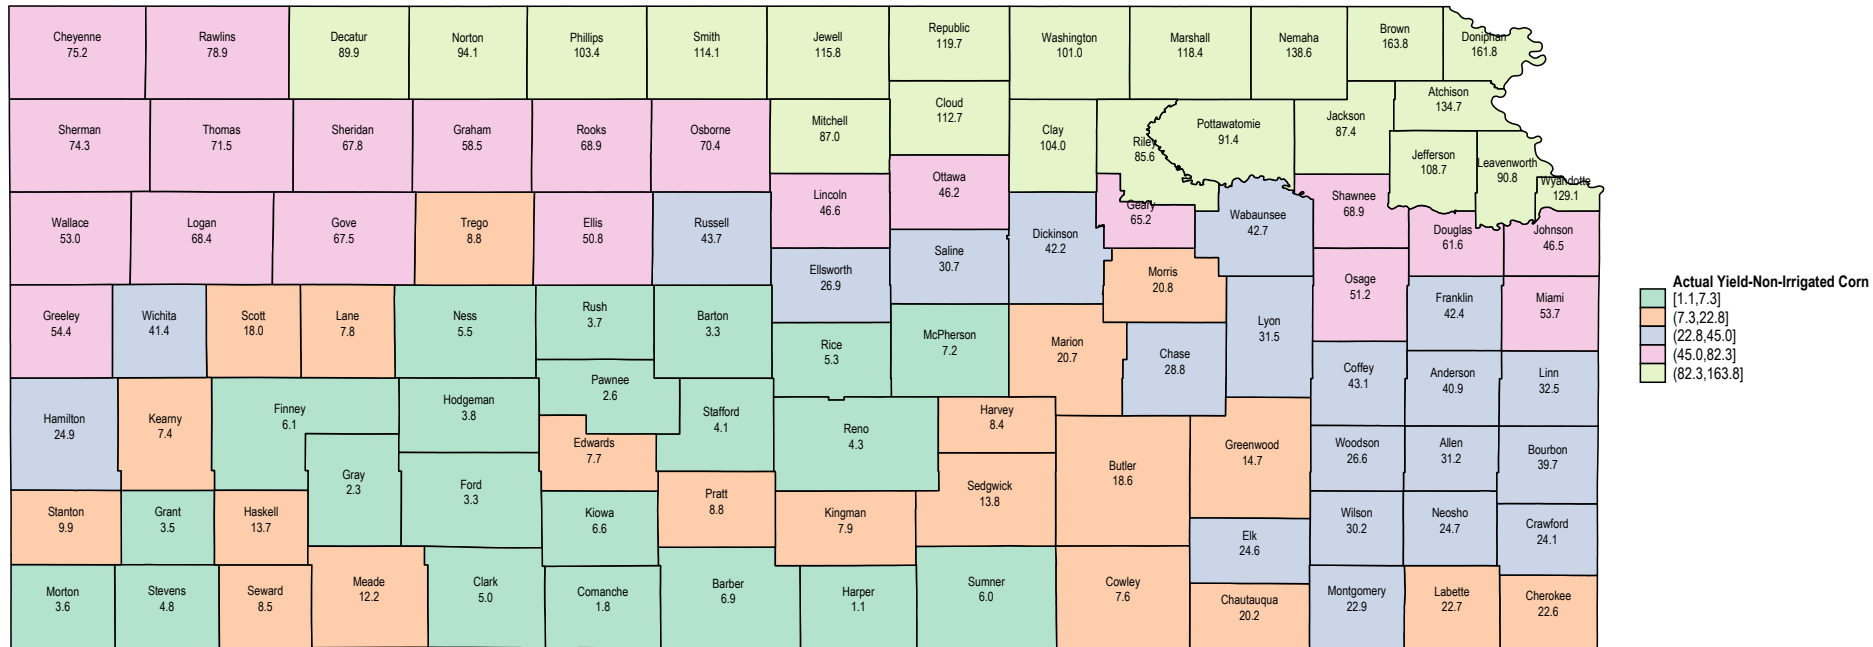

Kansas 2011 Non-Irrigated Corn