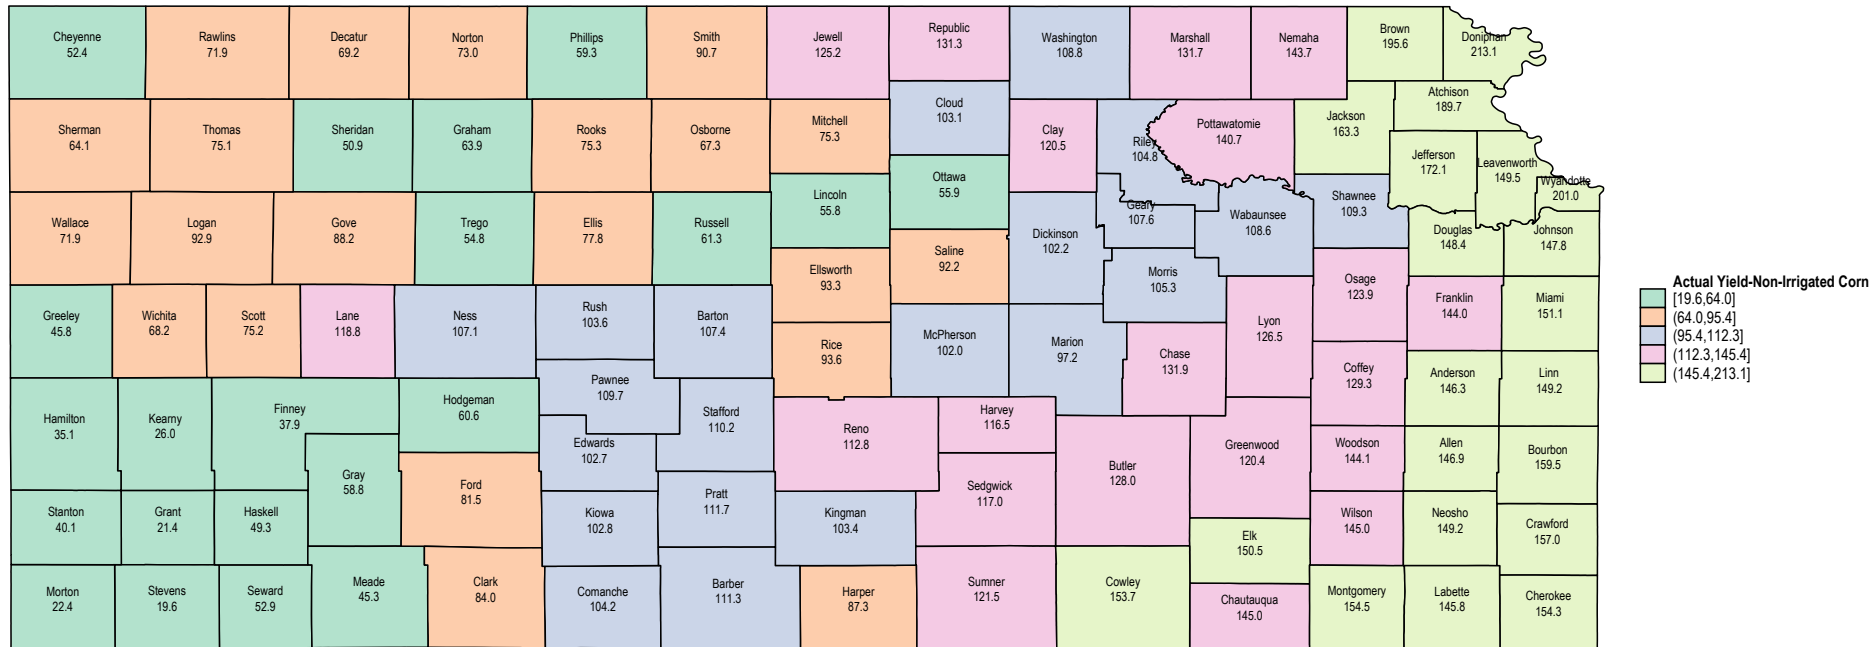

Kansas 2014 Non-Irrigated Corn