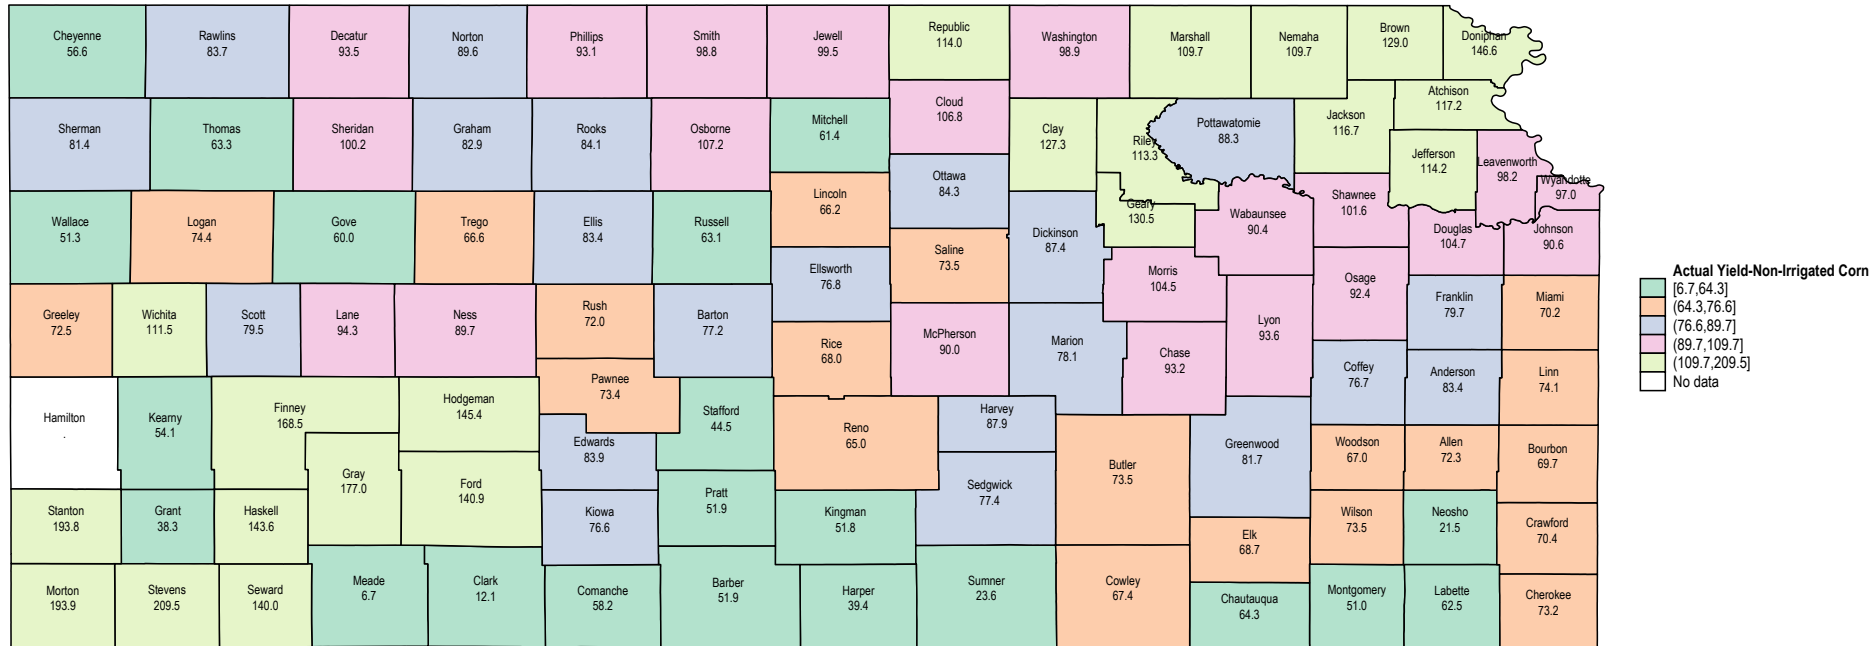

Kansas 1994 Non-Irrigated Corn

Source: USDA RMA data