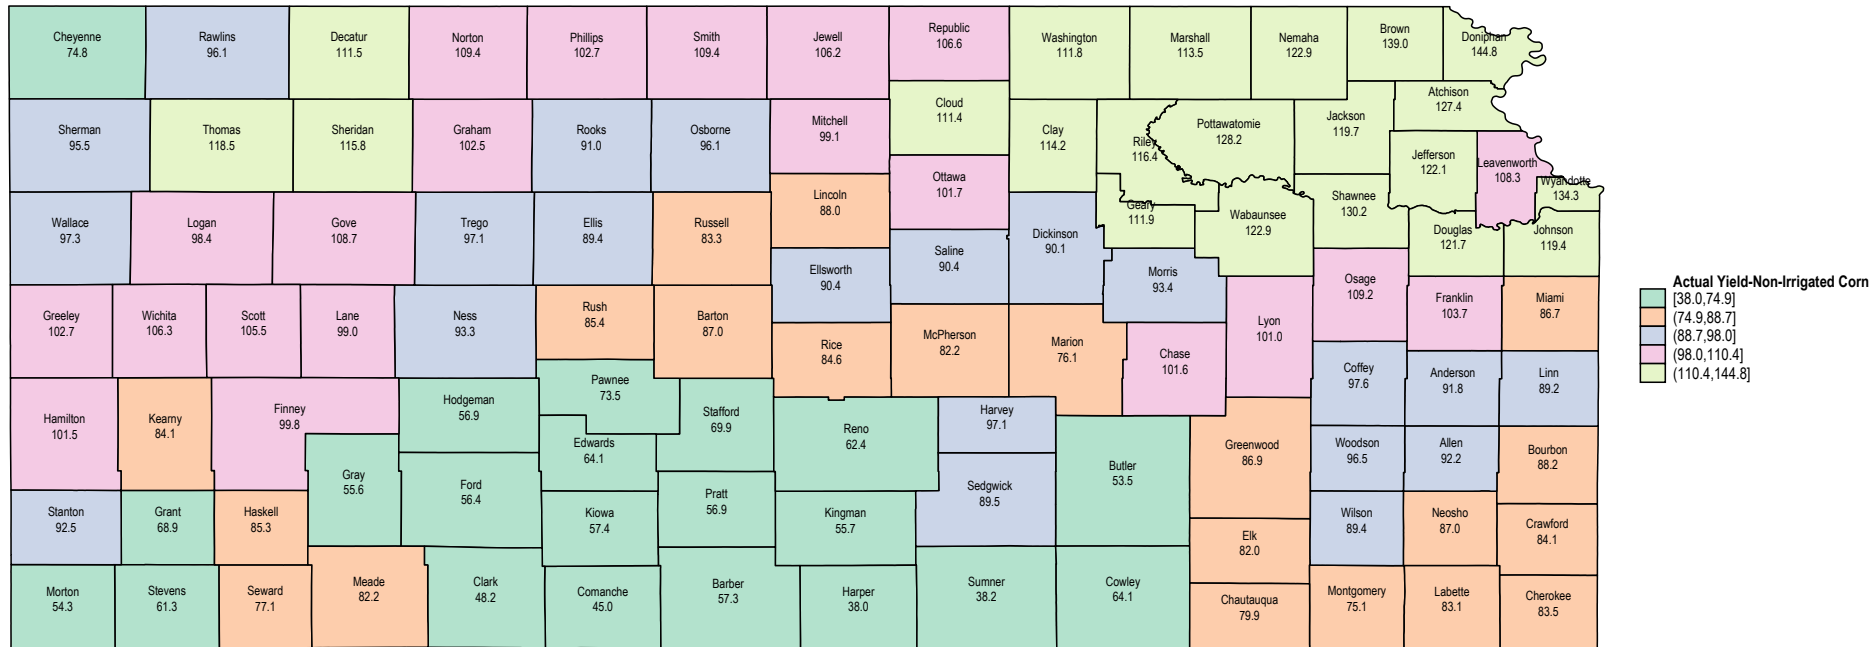

Kansas 1998 Non-Irrigated Corn

Source: USDA RMA data