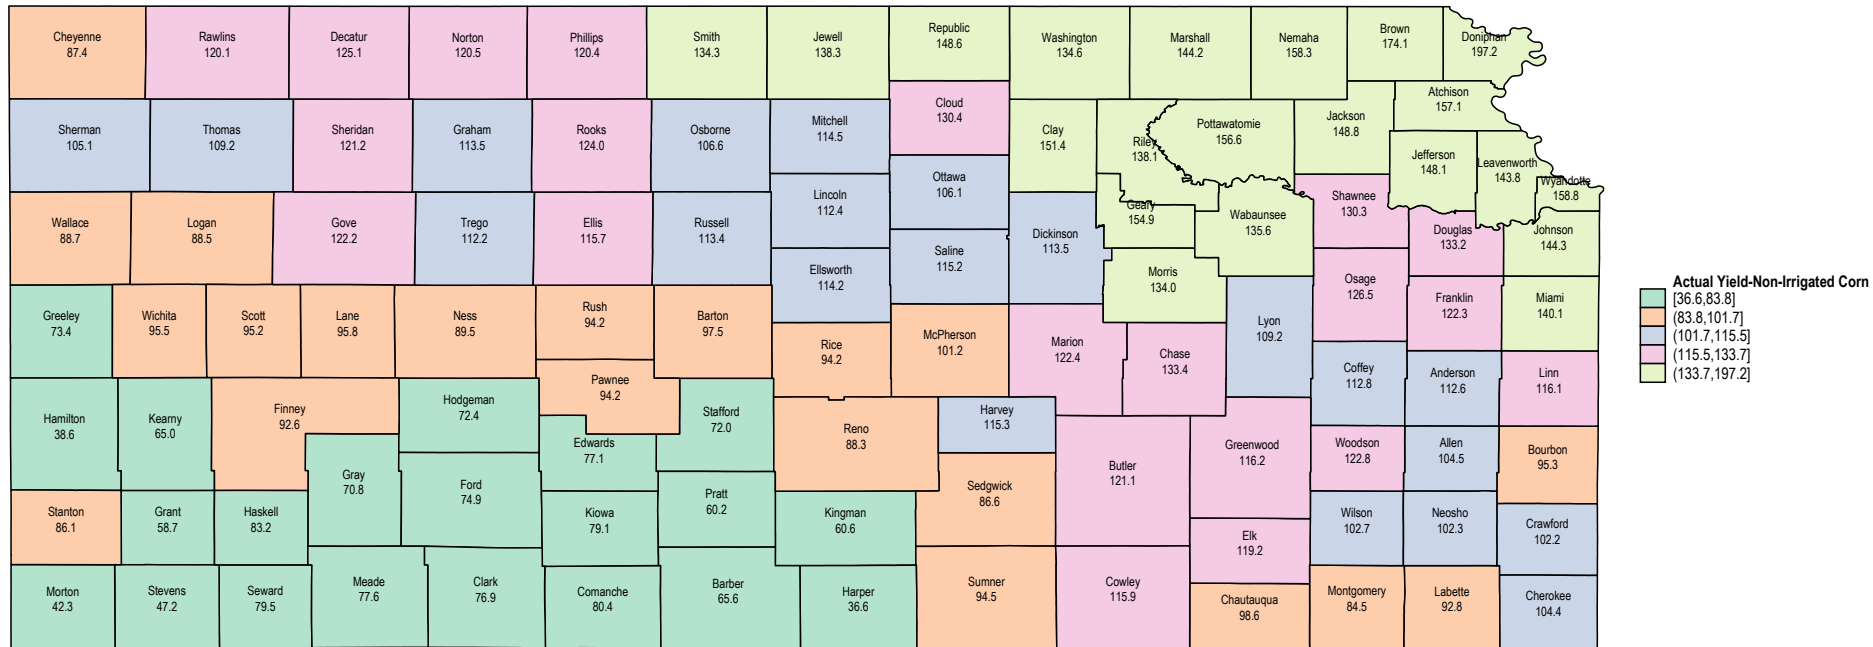

Kansas 2009 Non-Irrigated Corn