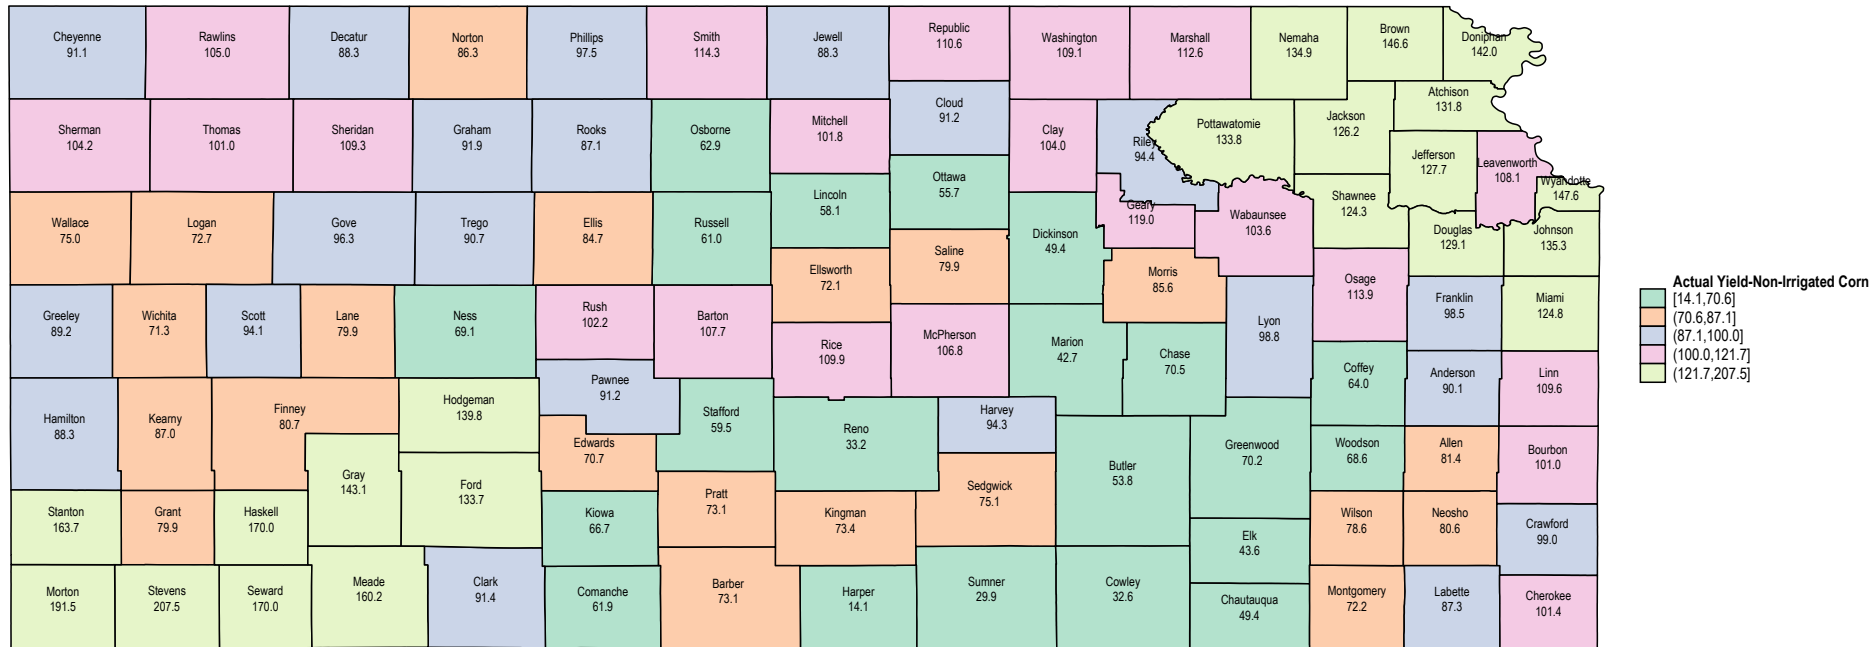

Kansas 1996 Non-Irrigated Corn