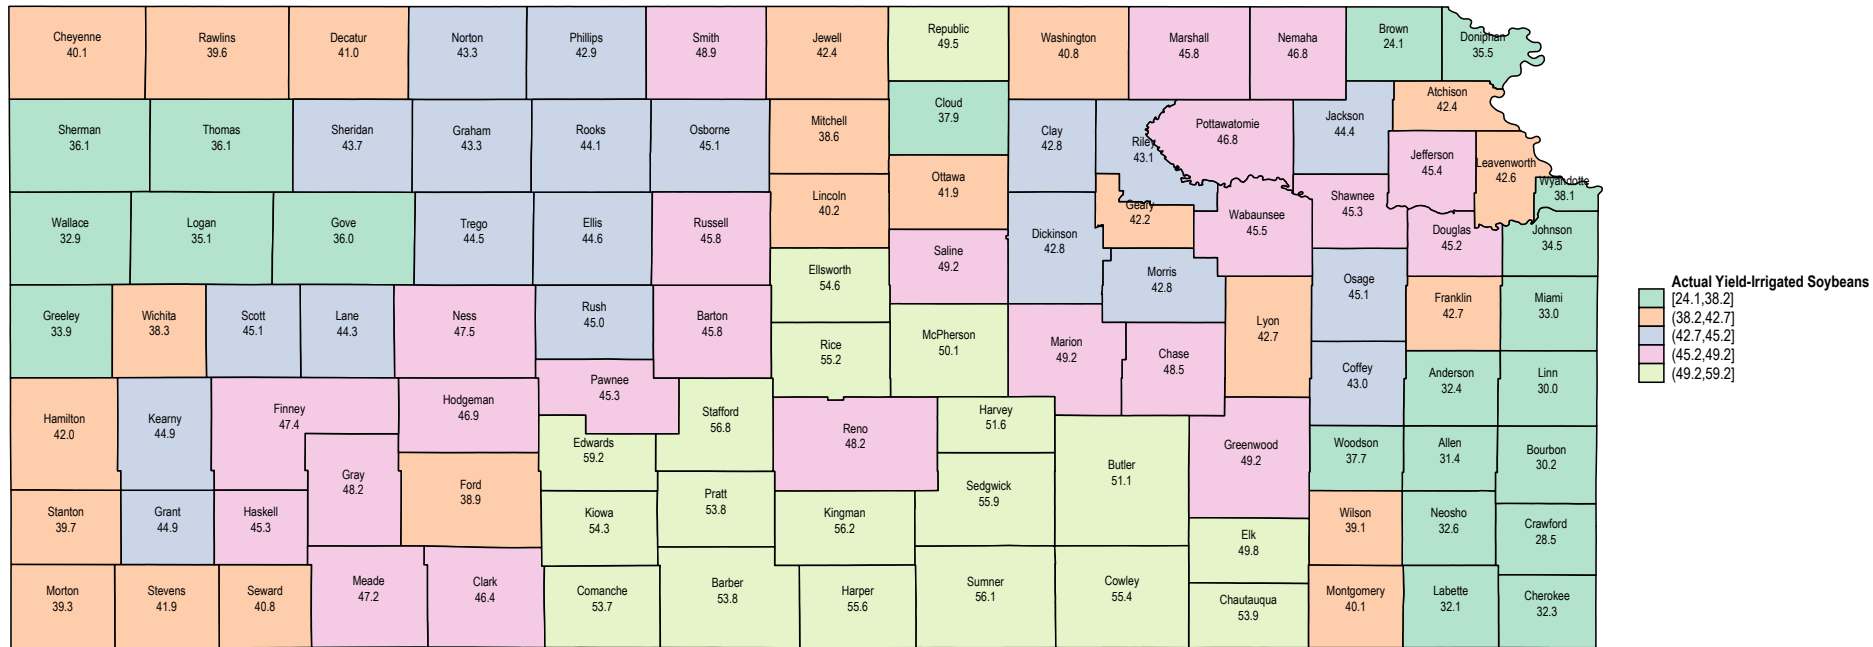

Kansas 2002 Irrigated Soybeans