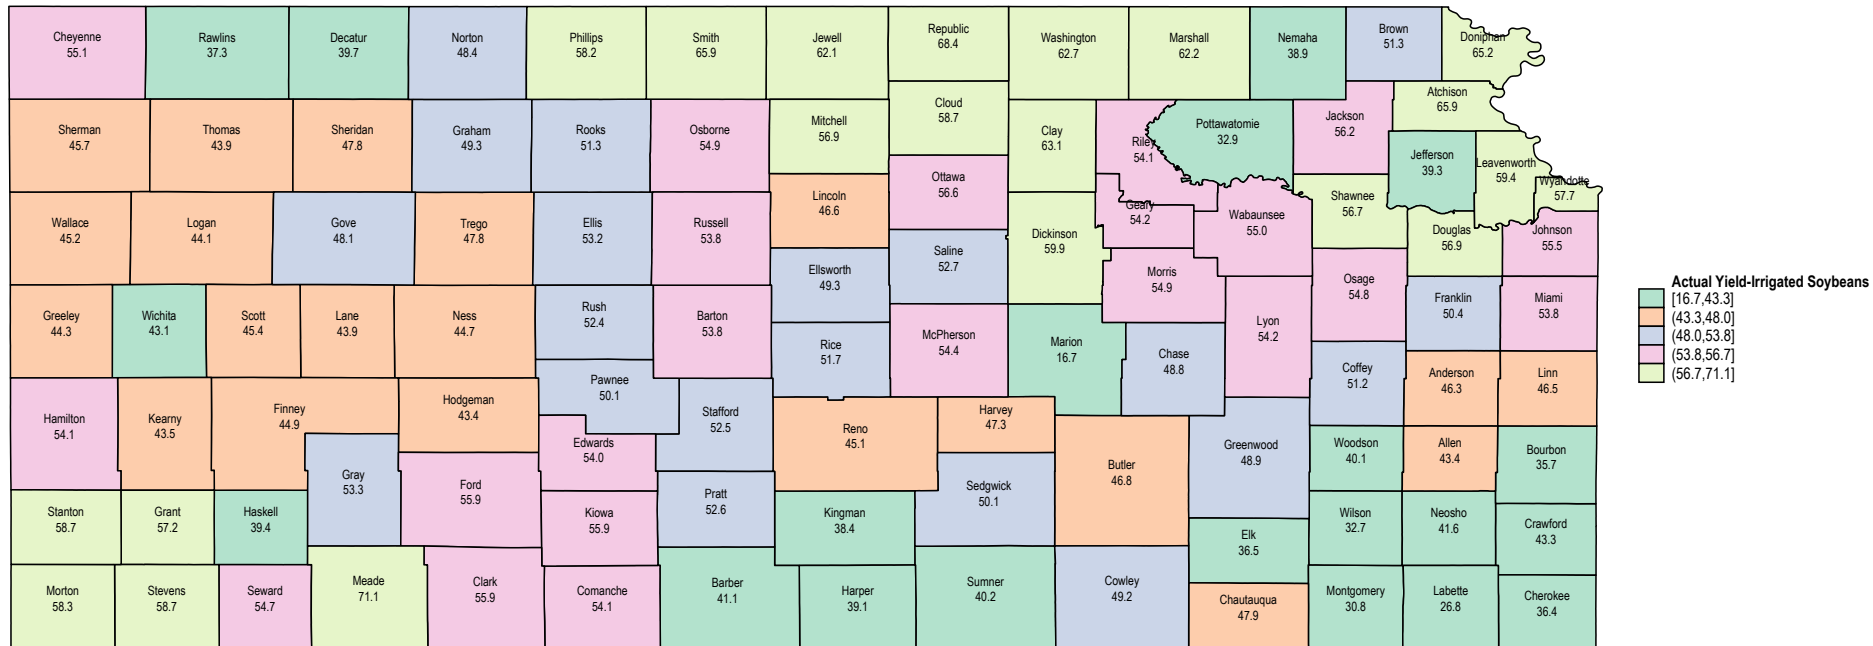

# Kansas 2024 Expected Yields for Irrigated Soybeans

Source: USDA RMA data. Expected yields for ECO, SCO and other area plans.

# Kansas 2023 Expected Yields for Irrigated Soybeans

Source: USDA RMA data. Expected yields for ECO, SCO and other area plans.

# Kansas 2022 Irrigated Soybeans

# Kansas 2021 Irrigated Soybeans