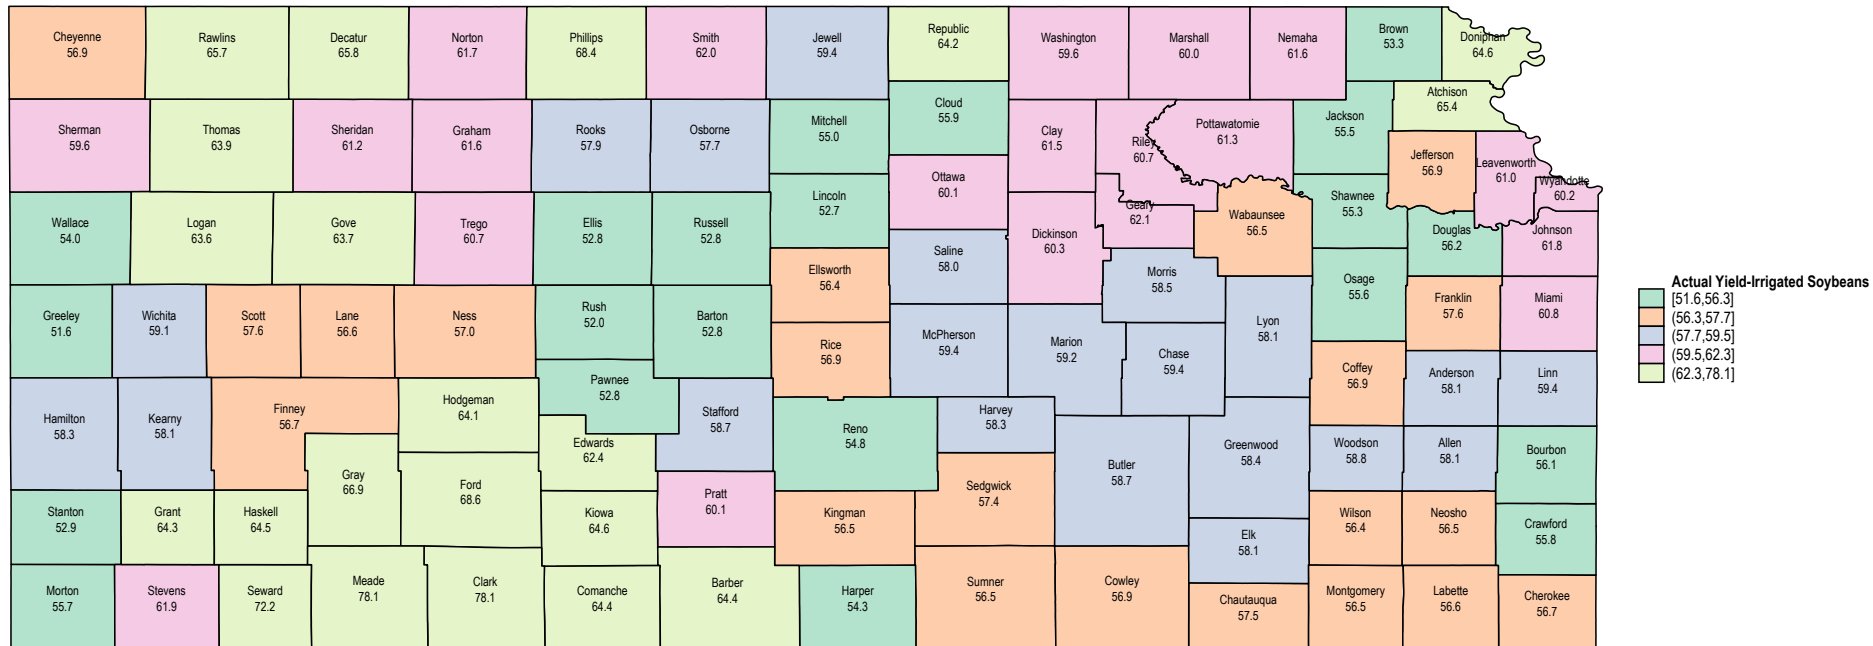

# Kansas 2021 Irrigated Soybeans

# Kansas 2020 Irrigated Soybeans

# Kansas 2019 Irrigated Soybeans

# Kansas 2017 Irrigated Soybeans