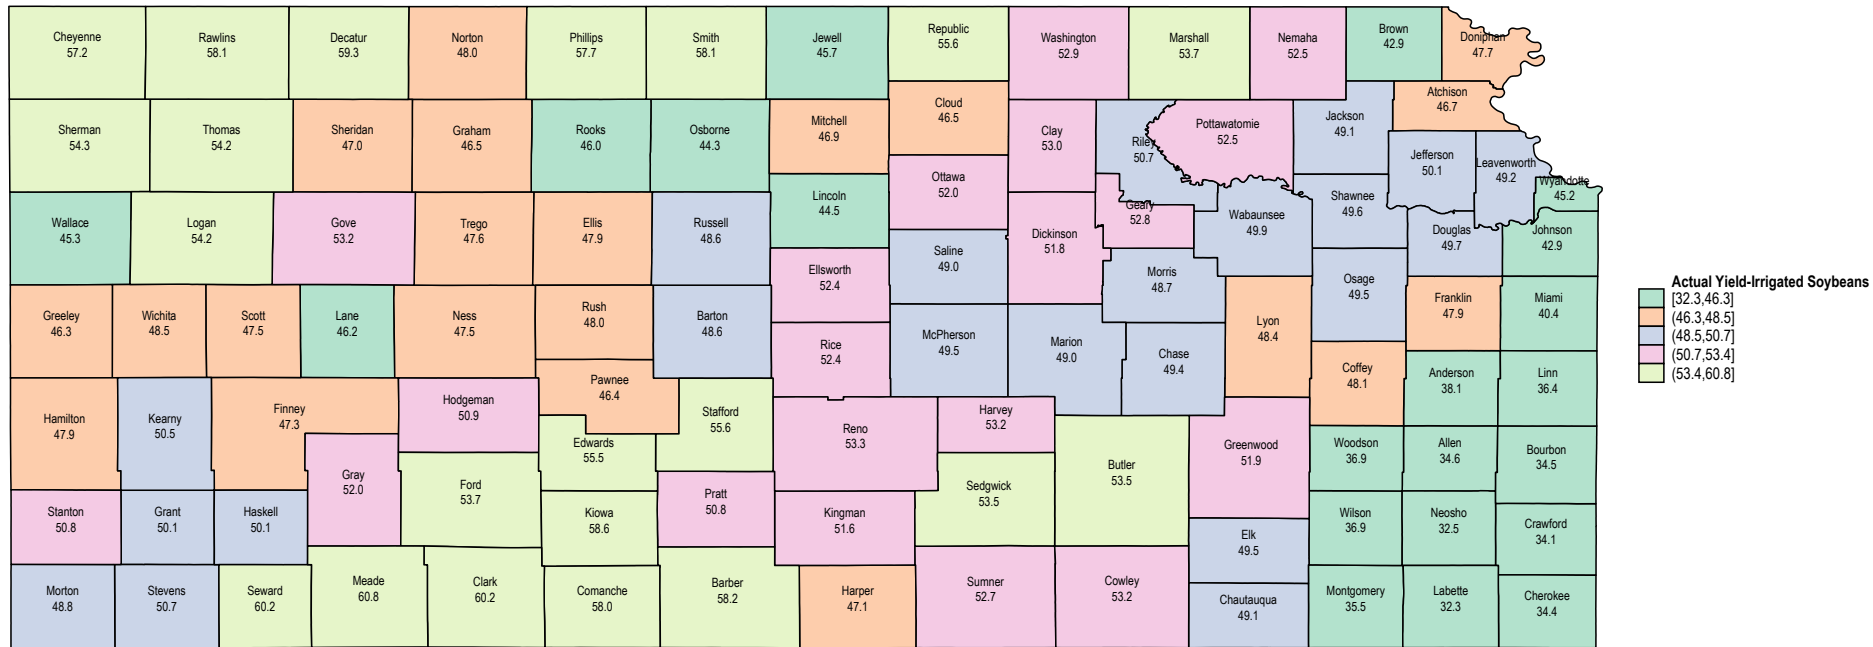

Kansas 2006 Irrigated Soybeans