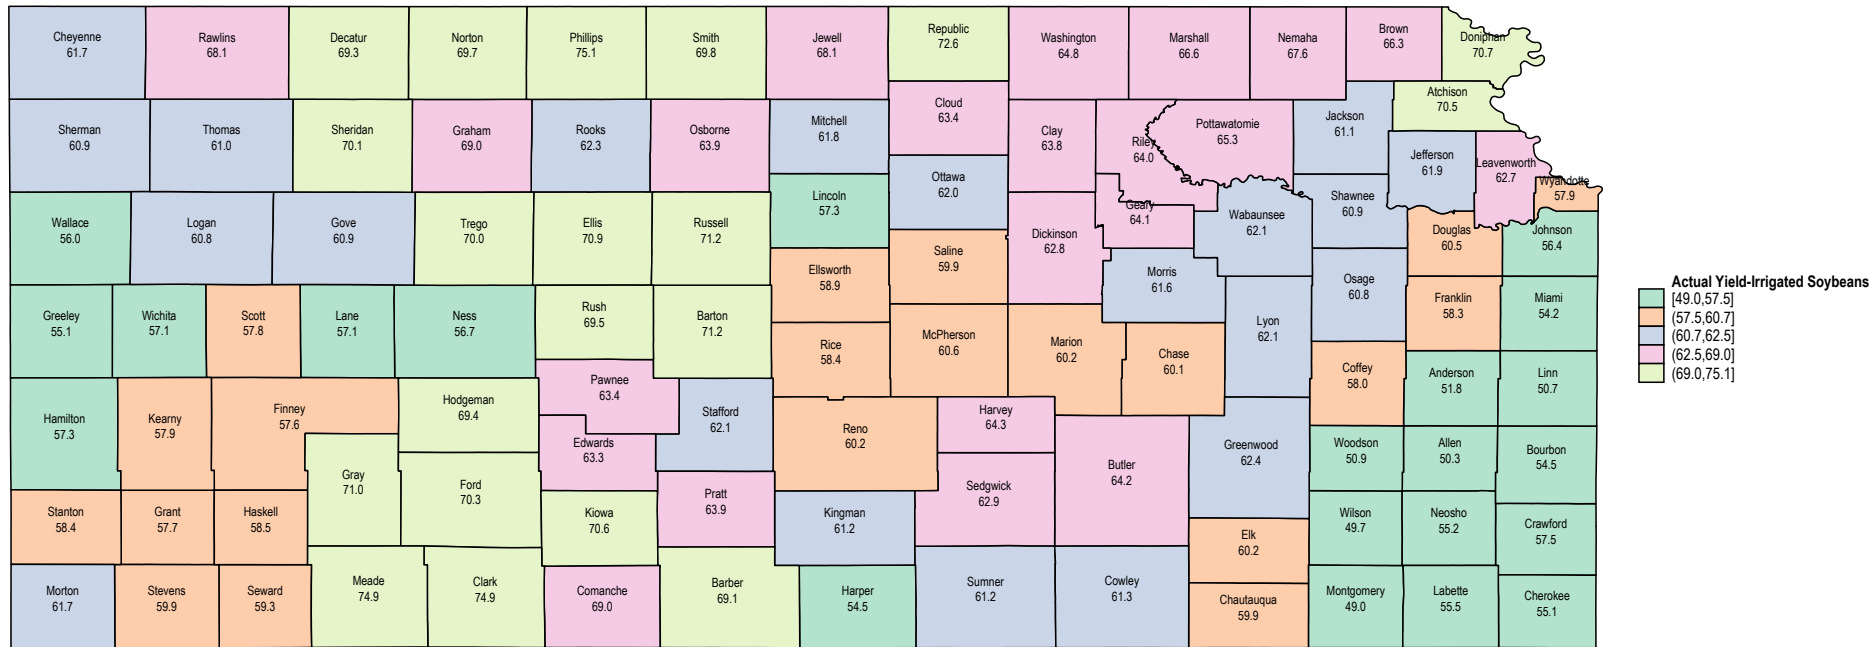

# Kansas 2023 Expected Yields for Irrigated Soybeans

Source: USDA RMA data. Expected yields for ECO, SCO and other area plans.

# Kansas 2022 Irrigated Soybeans

# Kansas 2021 Irrigated Soybeans