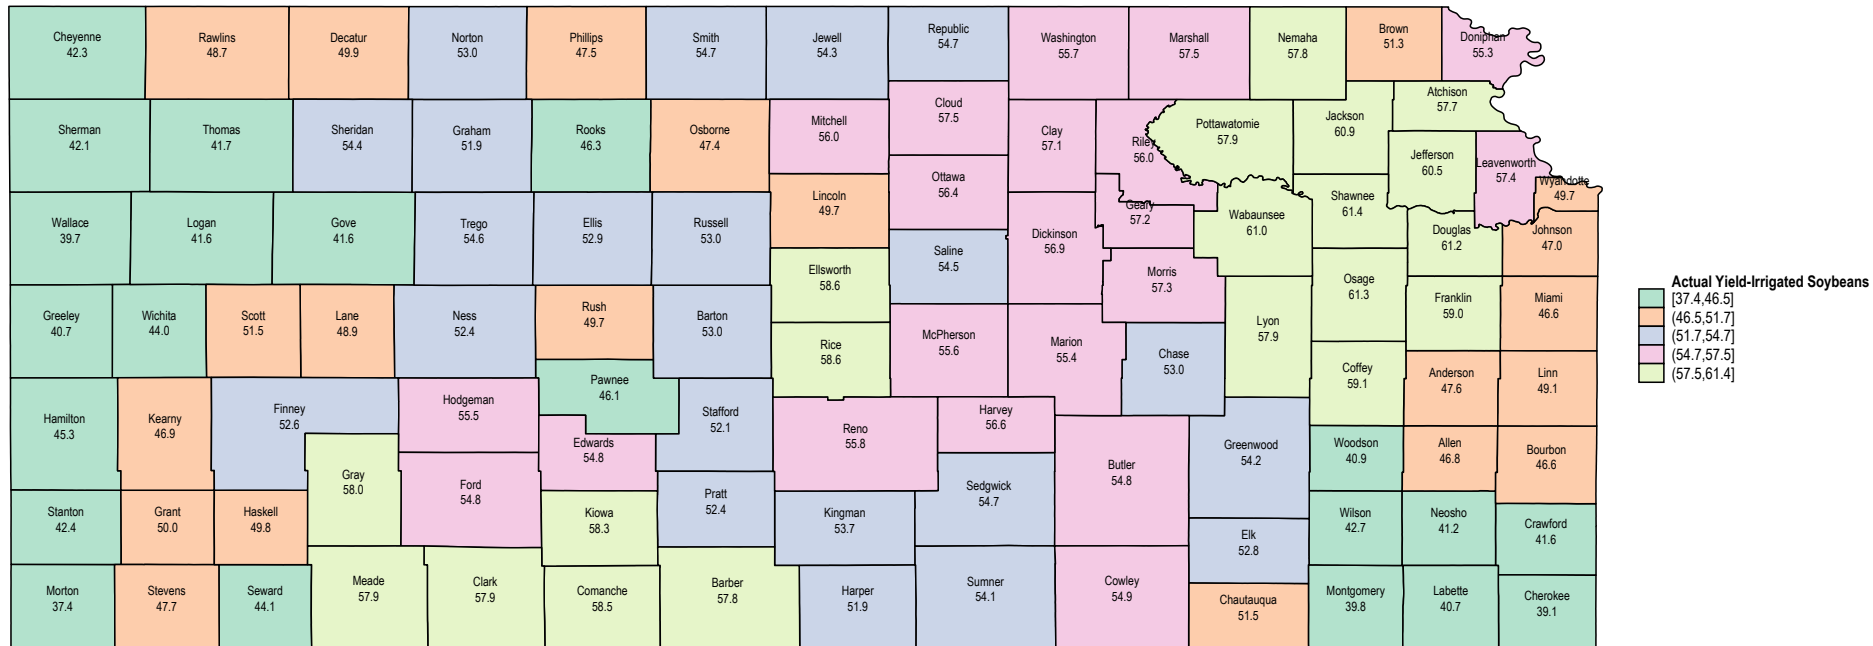

Kansas 2004 Irrigated Soybeans