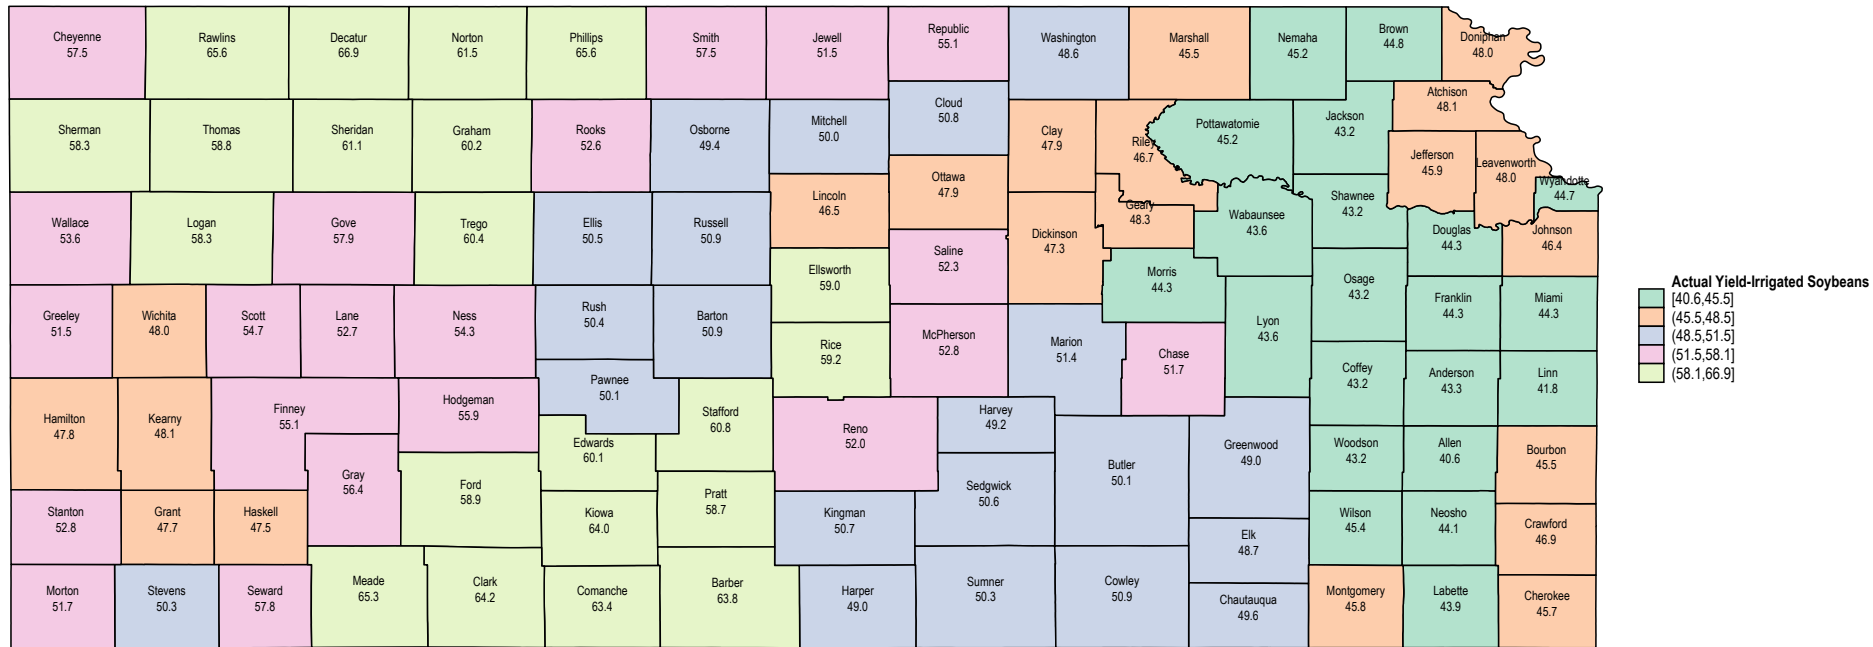

Kansas 2010 Irrigated Soybeans