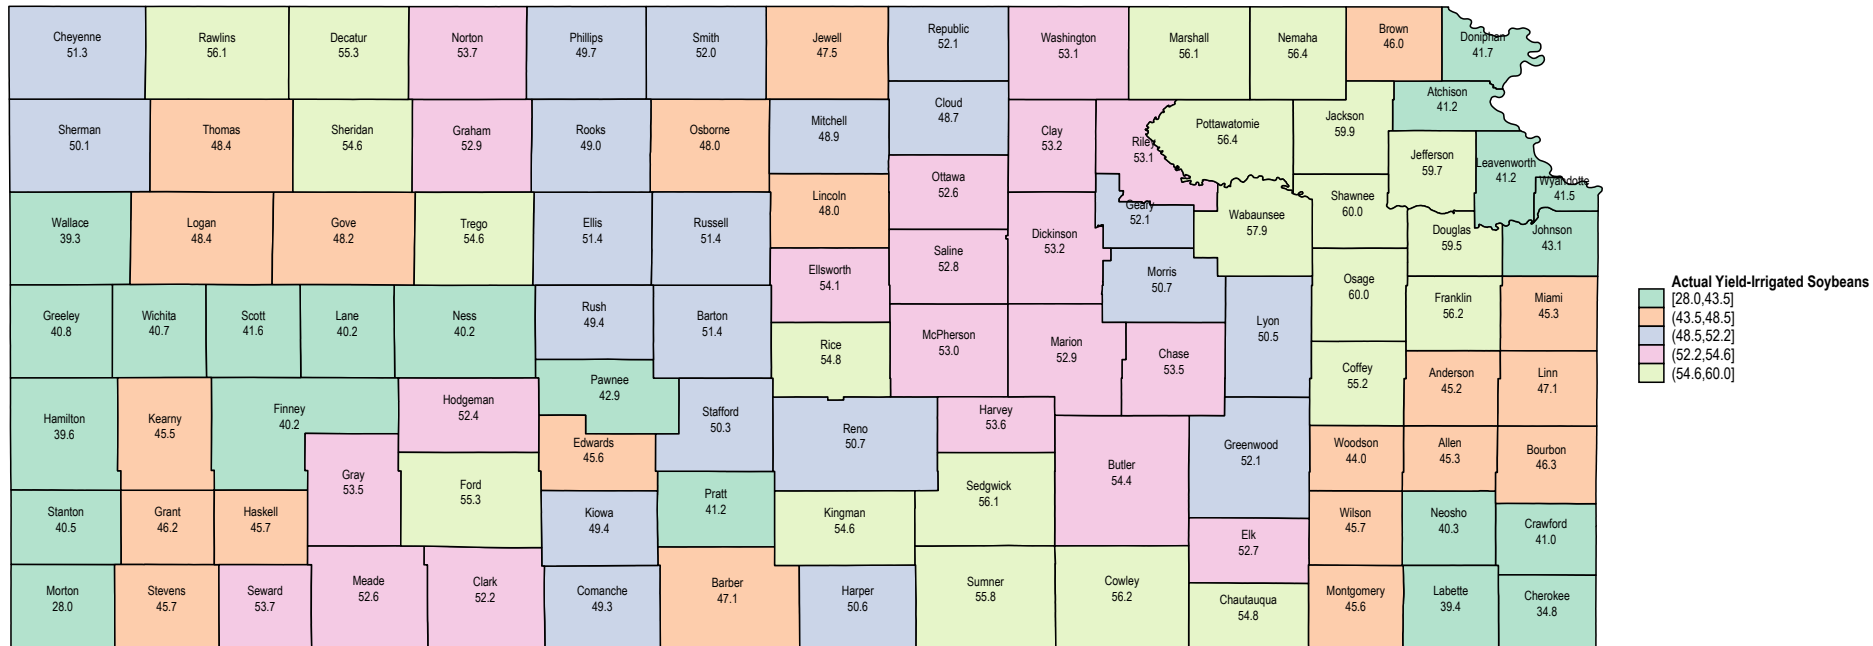

Kansas 1996 Irrigated Soybeans