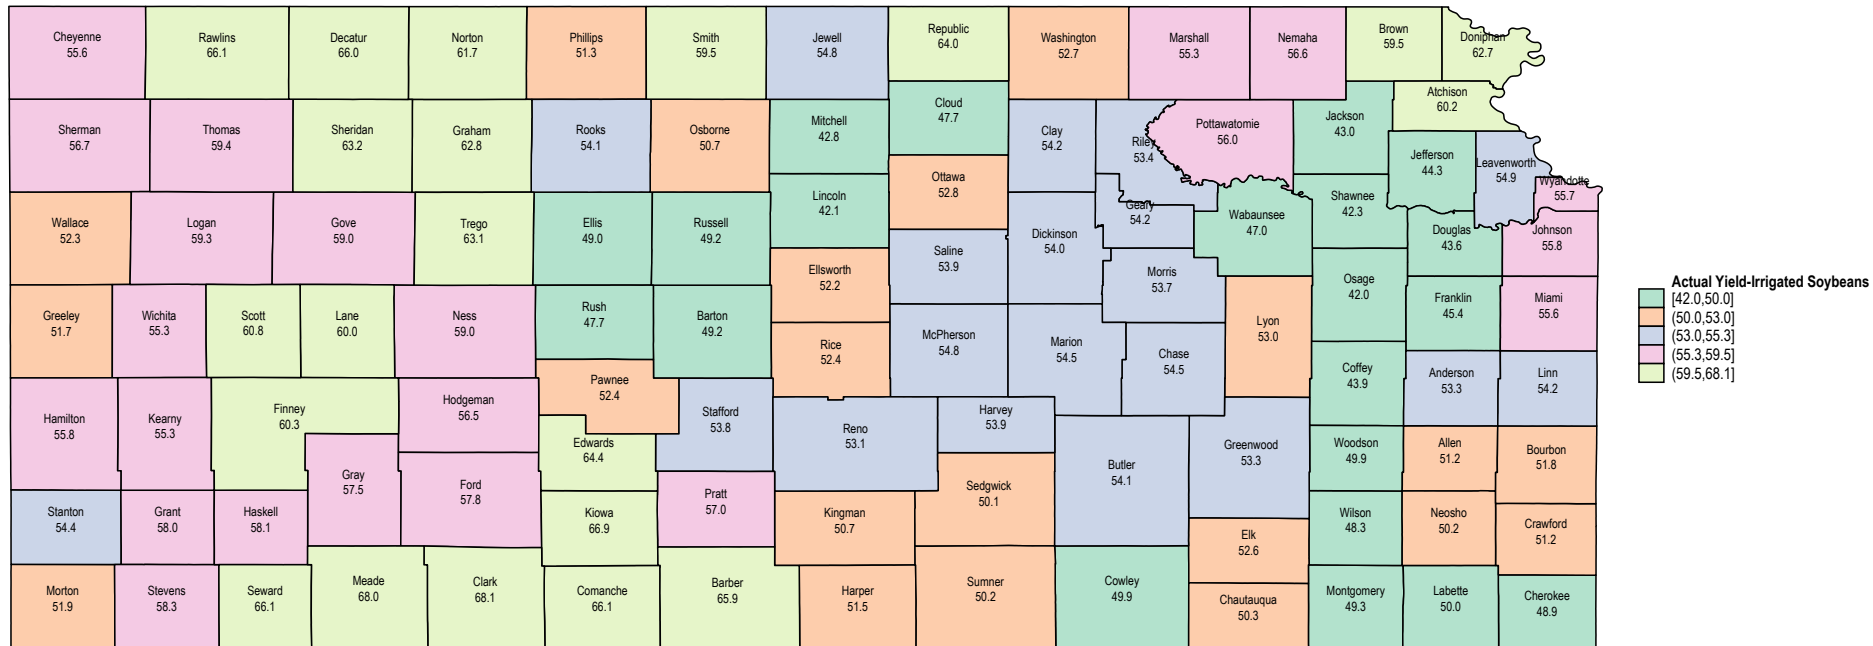

Kansas 2014 Irrigated Soybeans