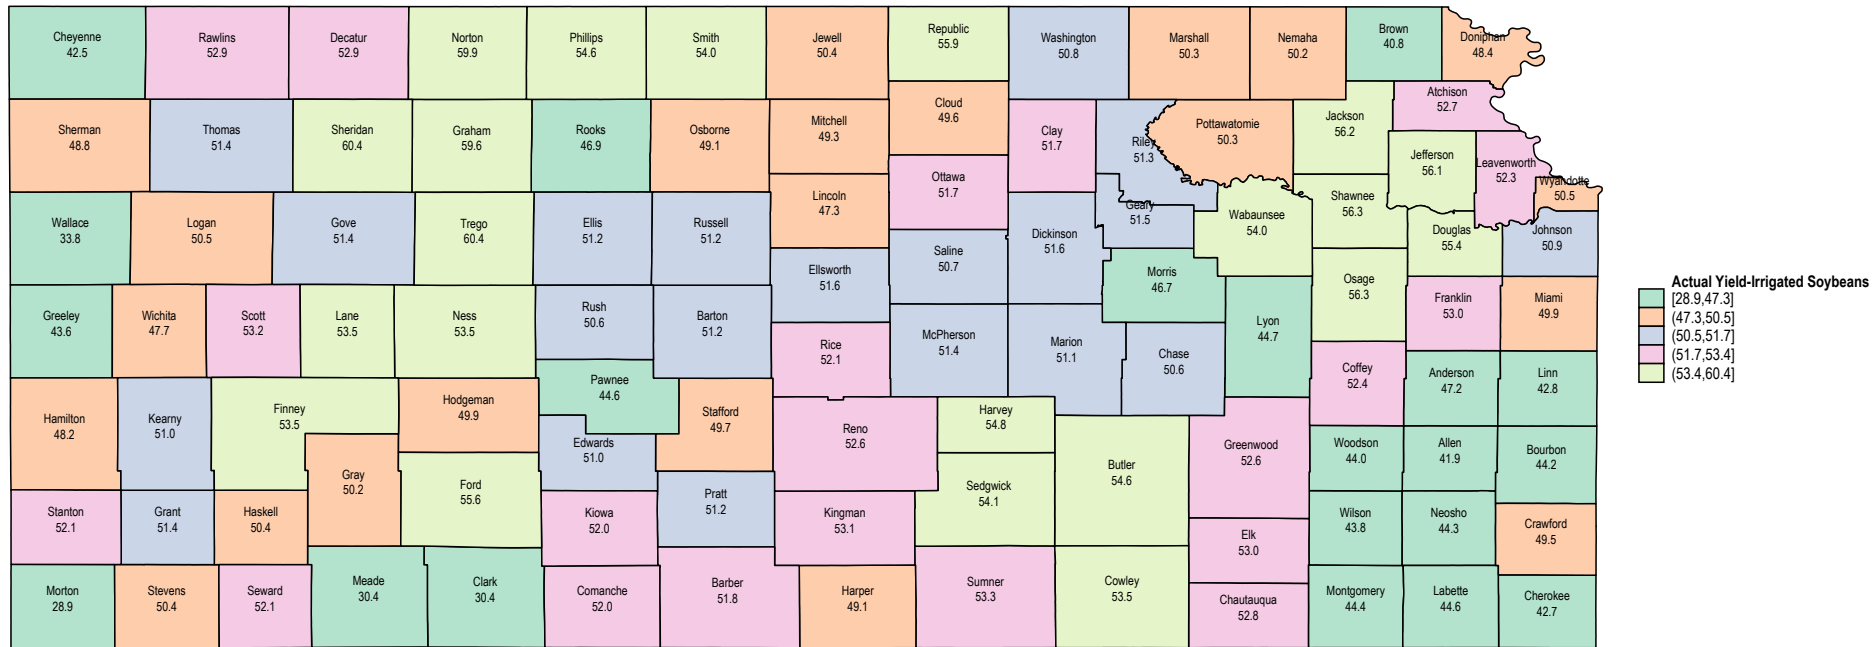

Kansas 1994 Irrigated Soybeans