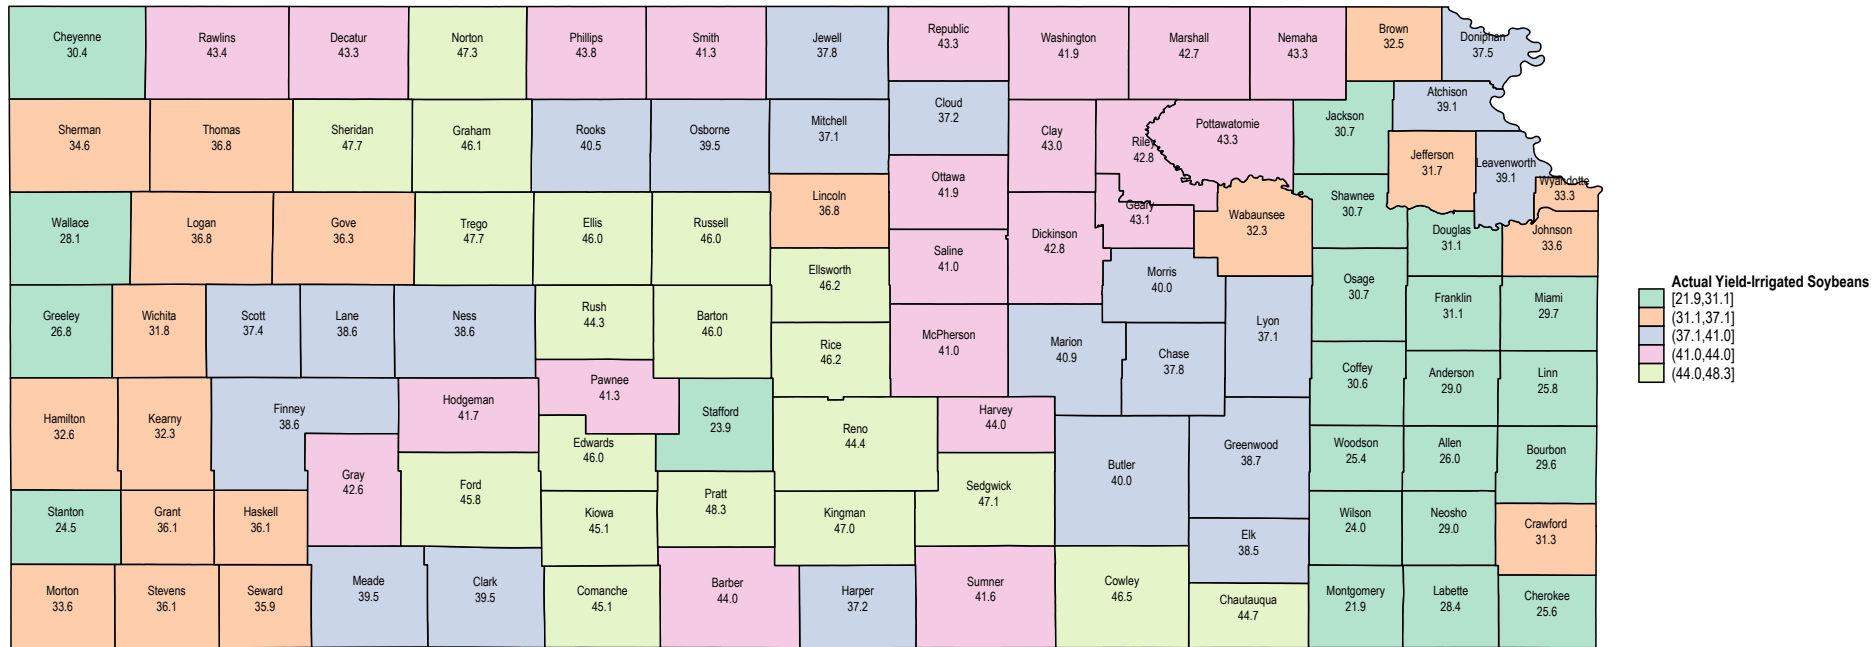

Kansas 1995 Irrigated Soybeans