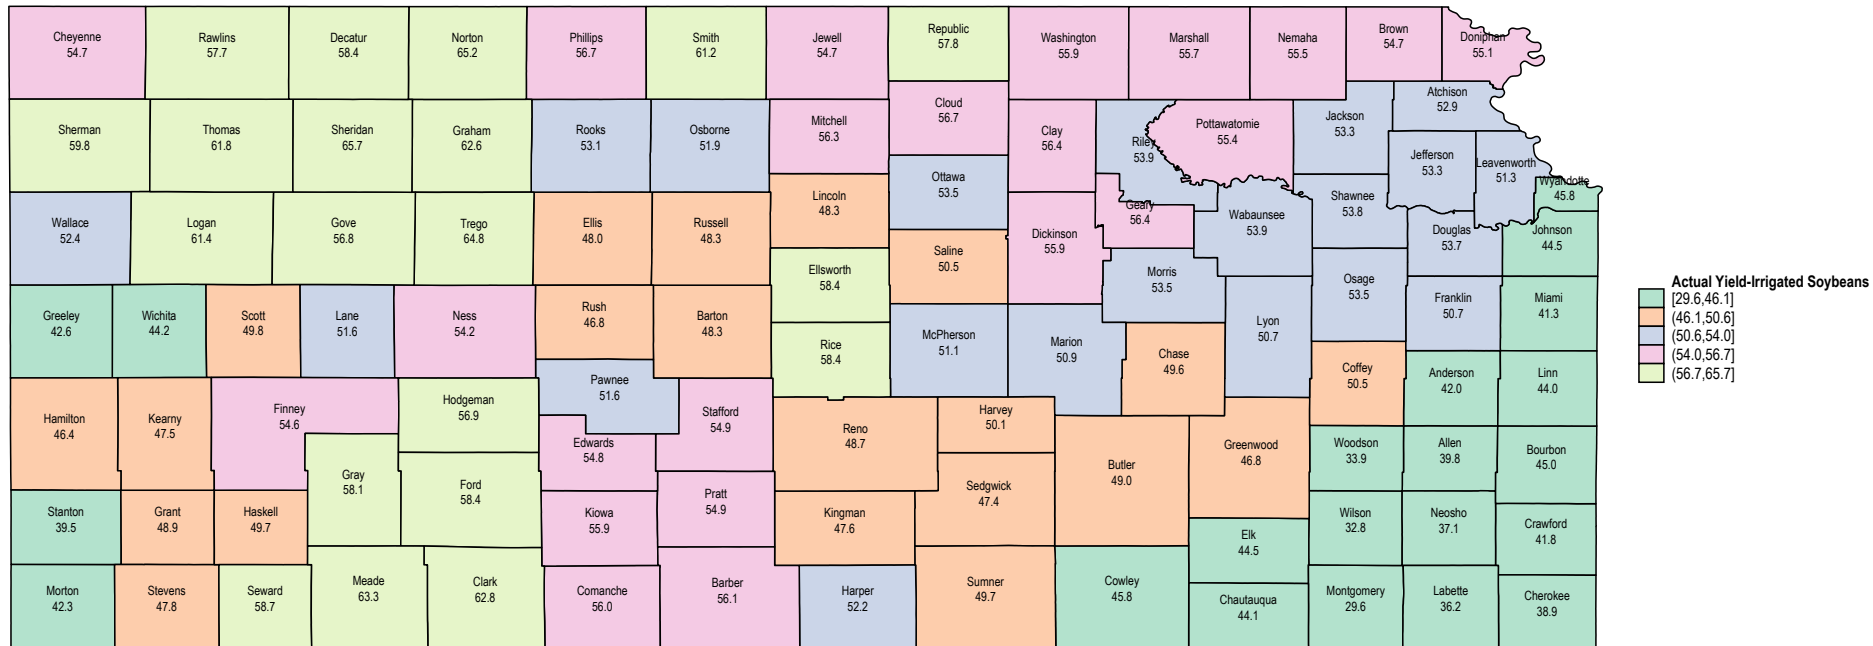

Kansas 2005 Irrigated Soybeans