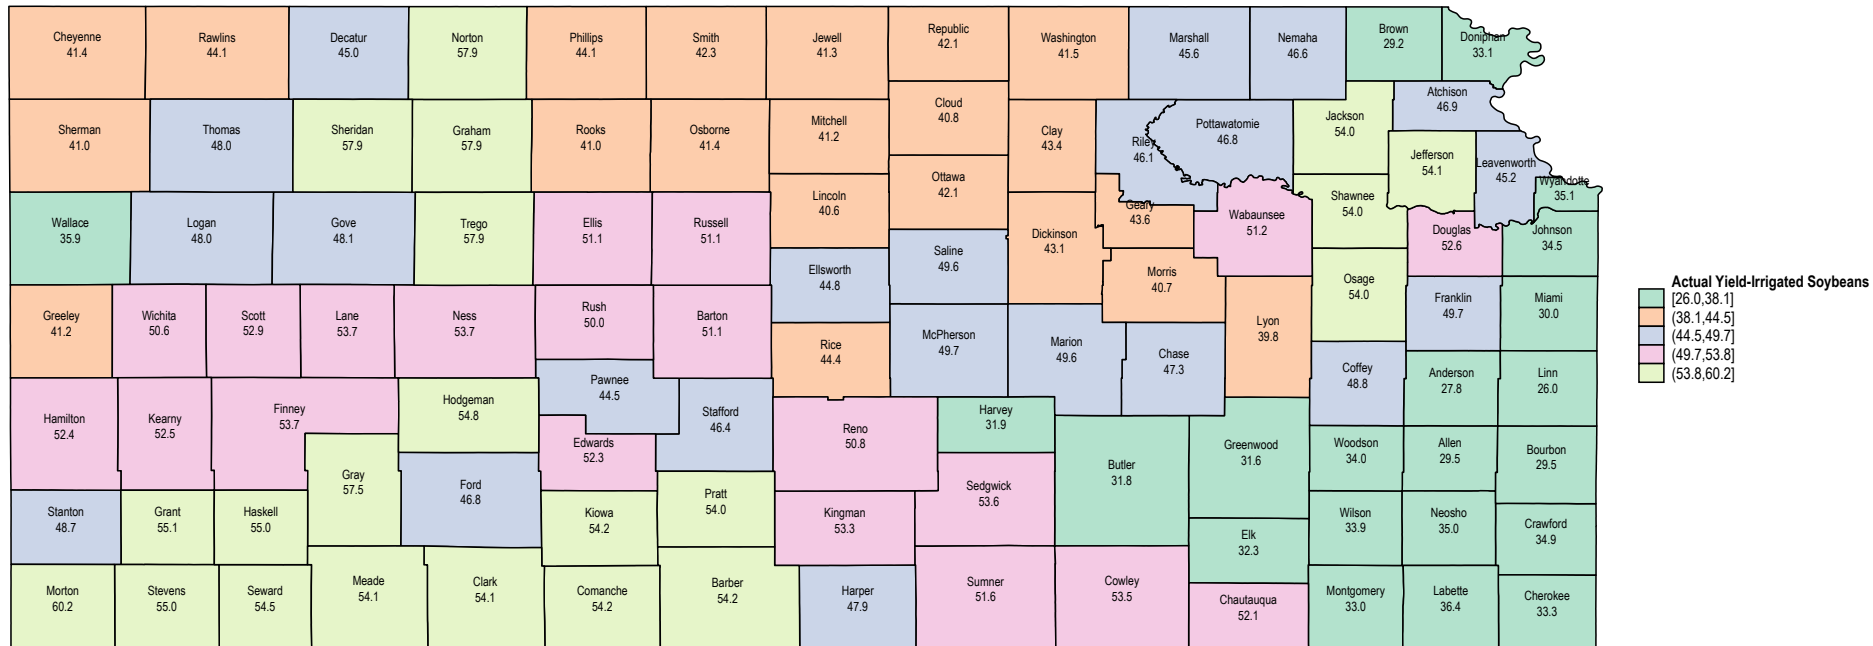

Kansas 1991 Irrigated Soybeans