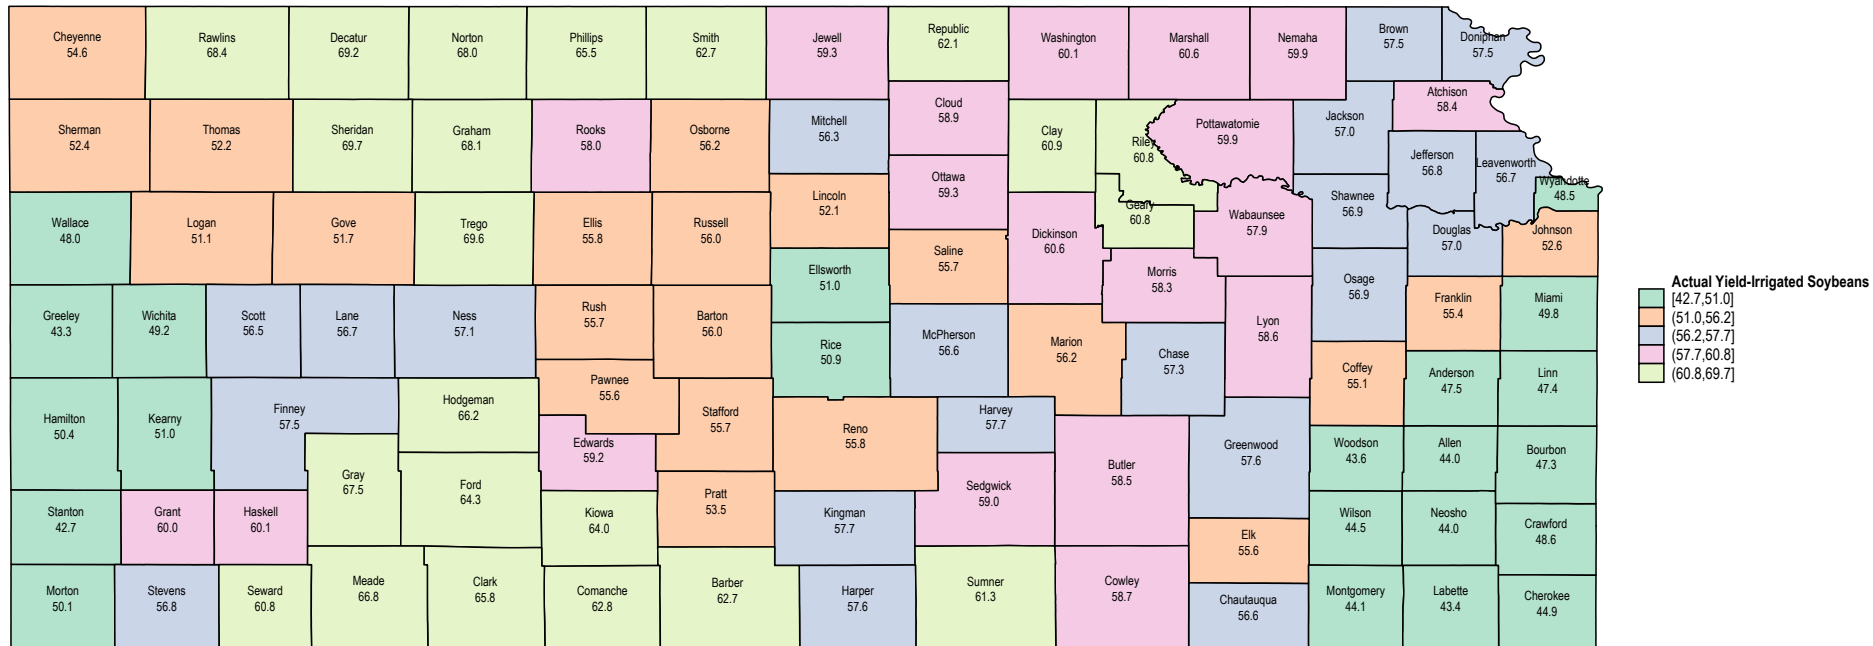

Kansas 2009 Irrigated Soybeans