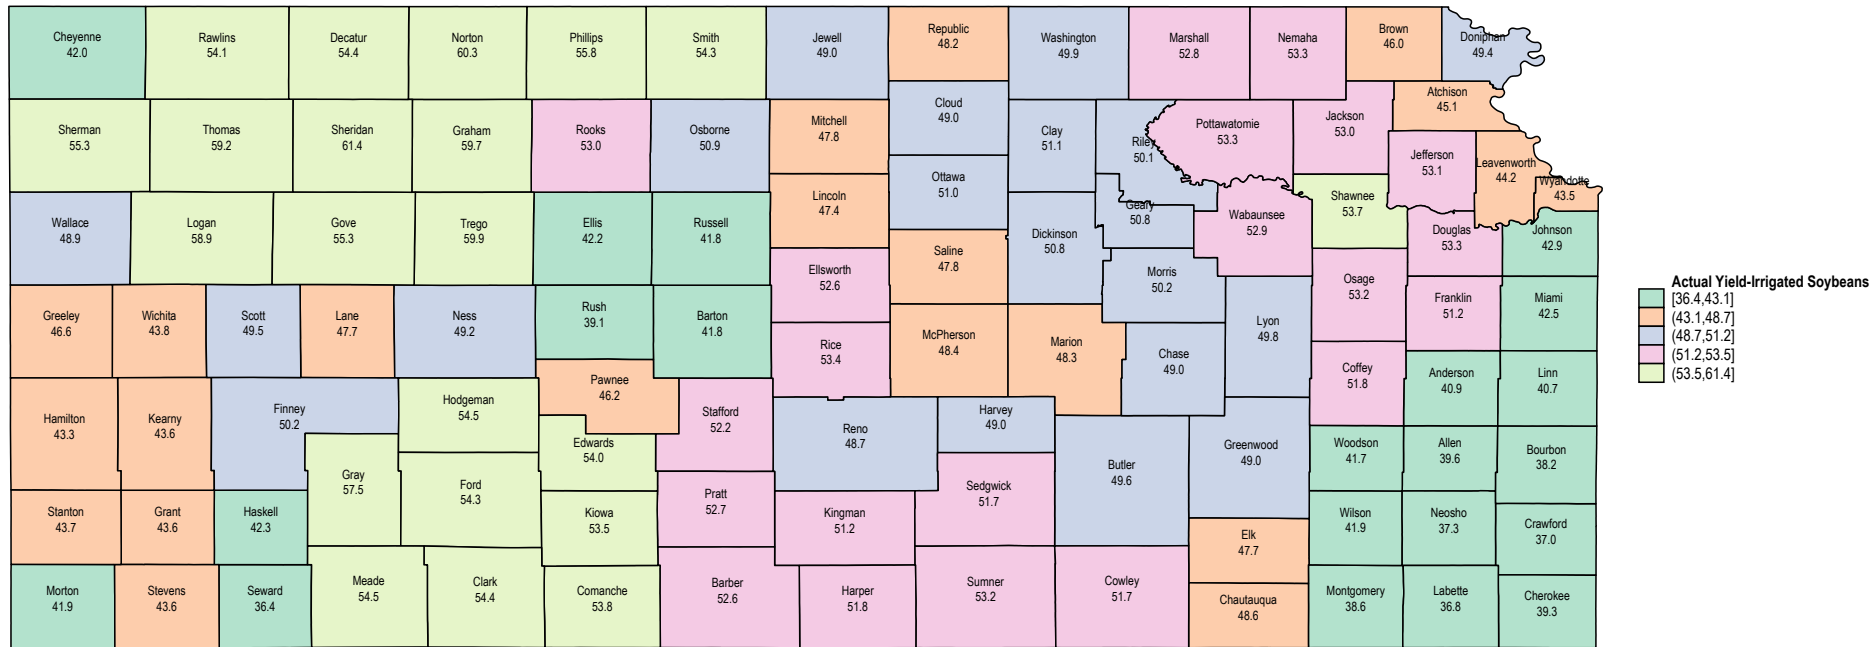

Kansas 2001 Irrigated Soybeans