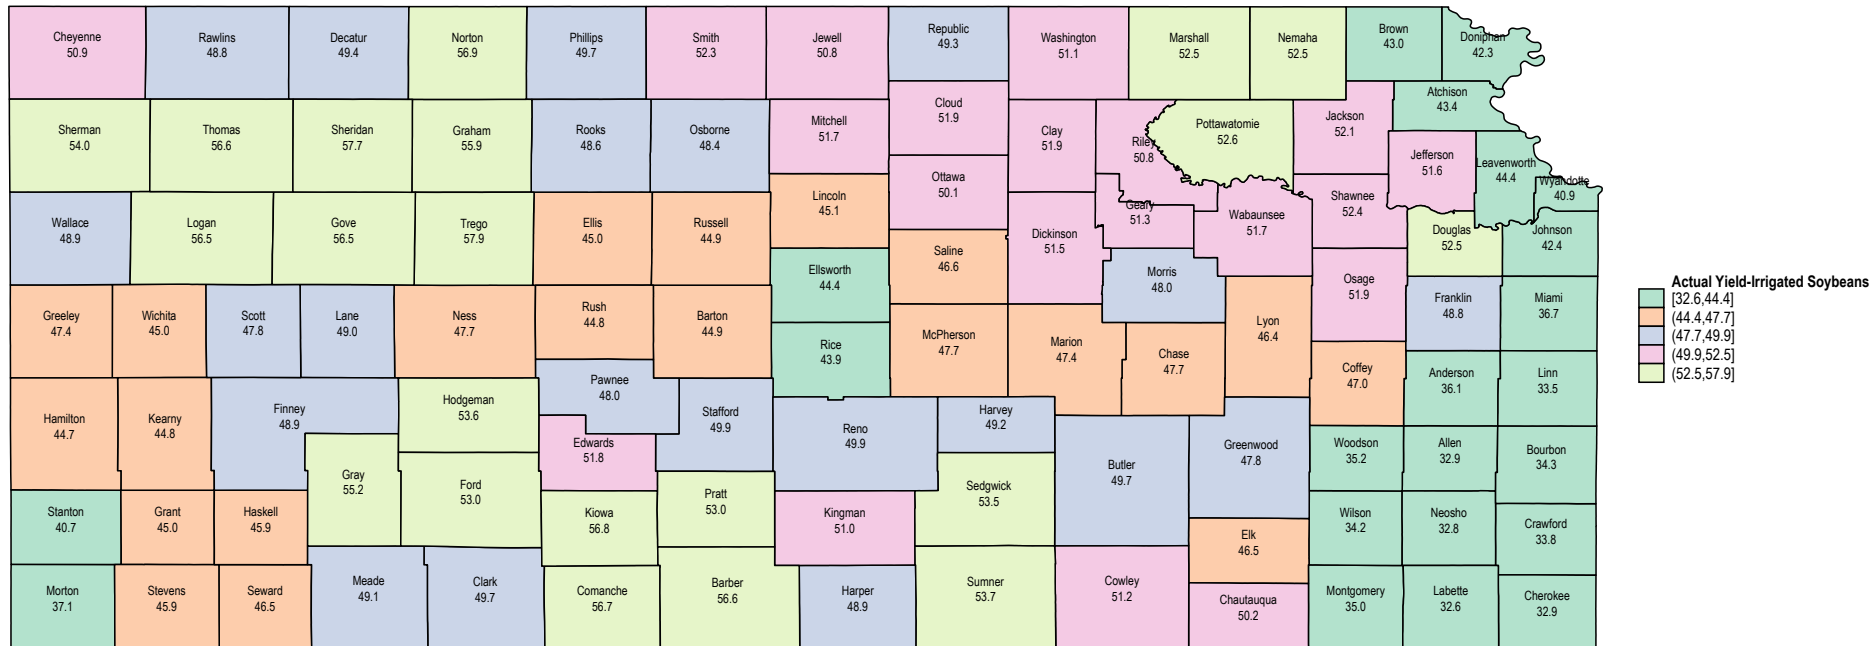

Kansas 1998 Irrigated Soybeans