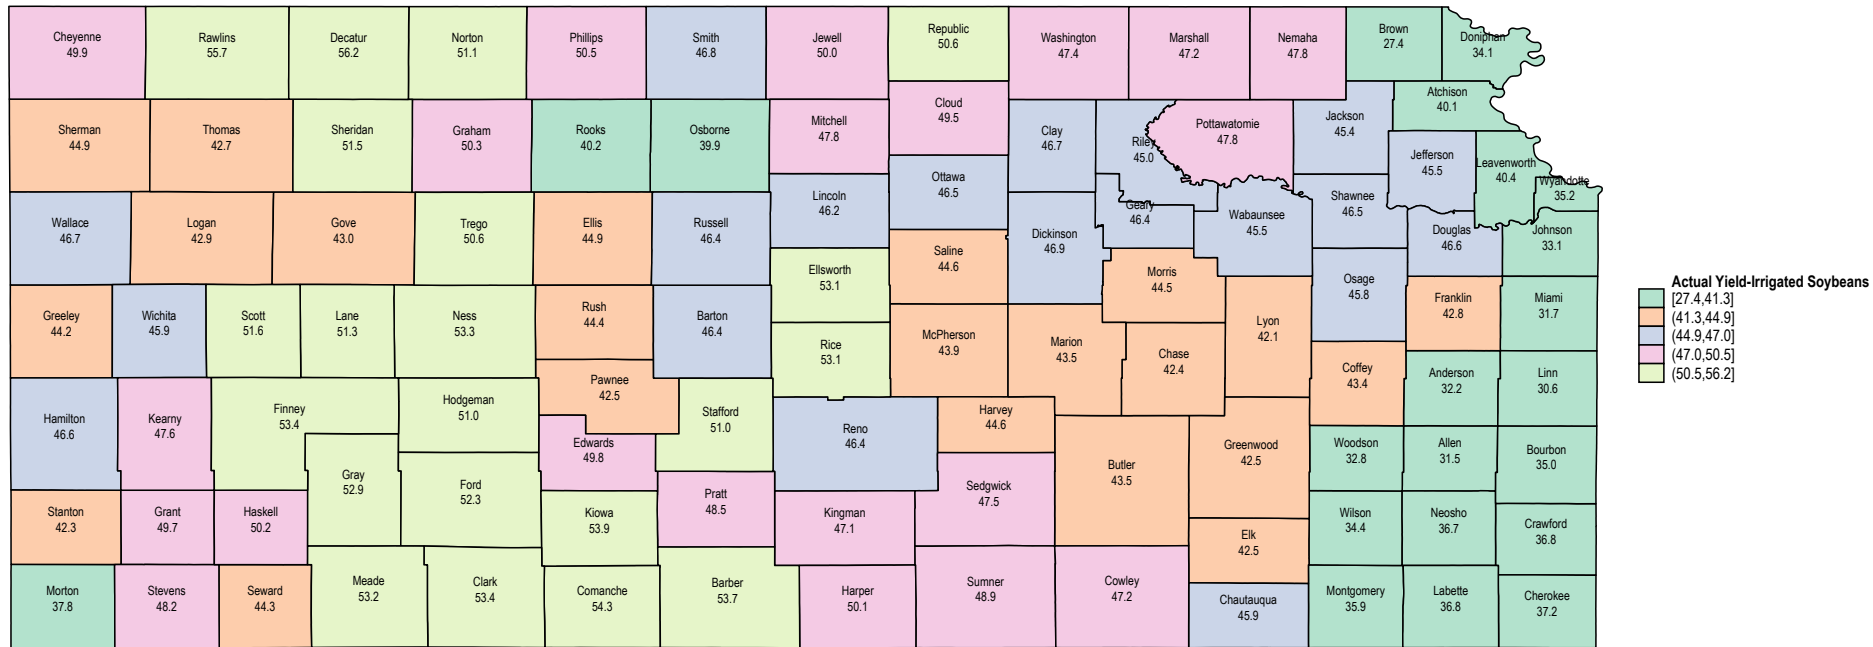

Kansas 2003 Irrigated Soybeans