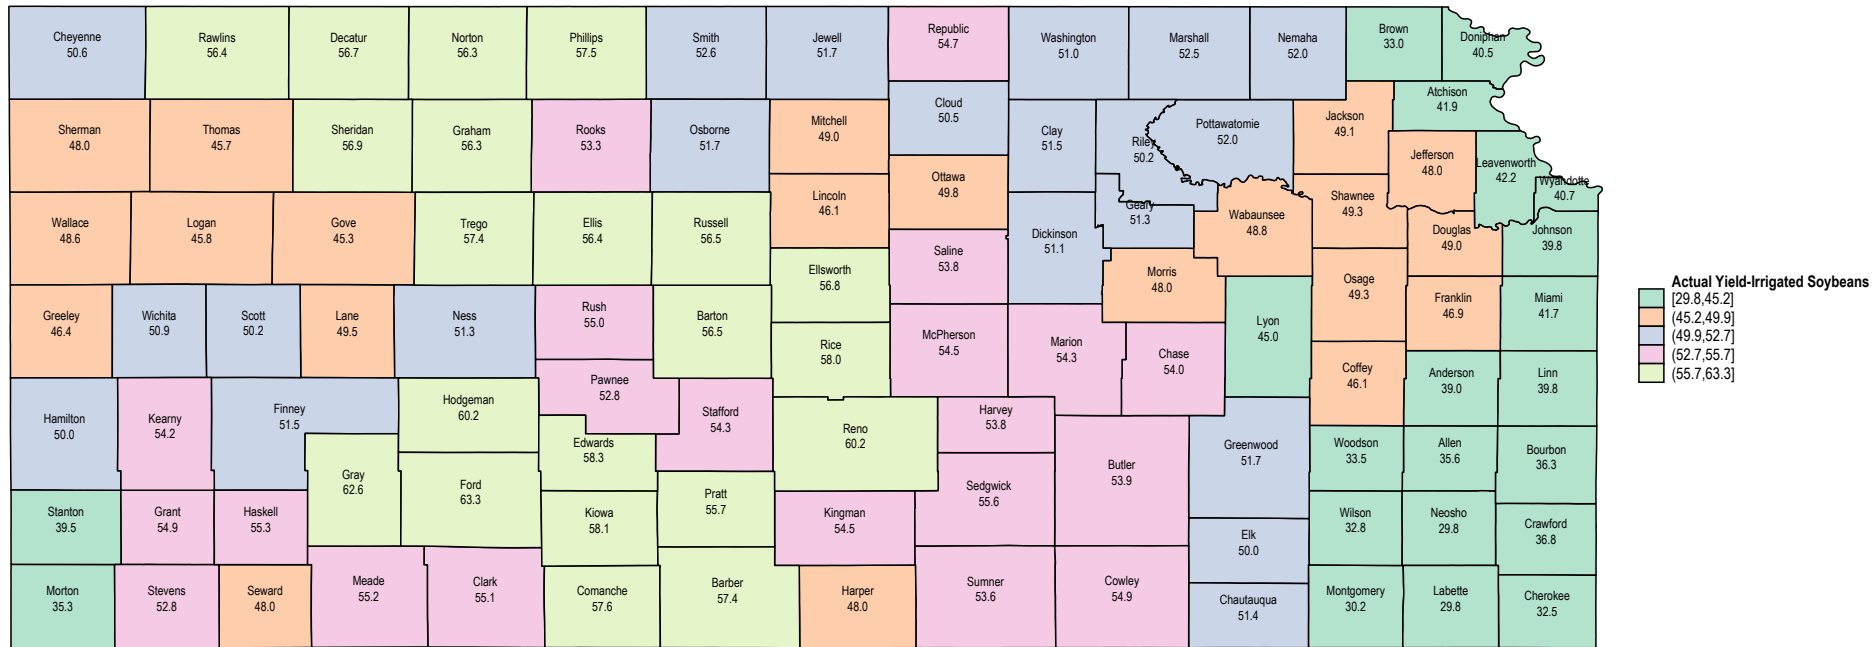

Kansas 1999 Irrigated Soybeans