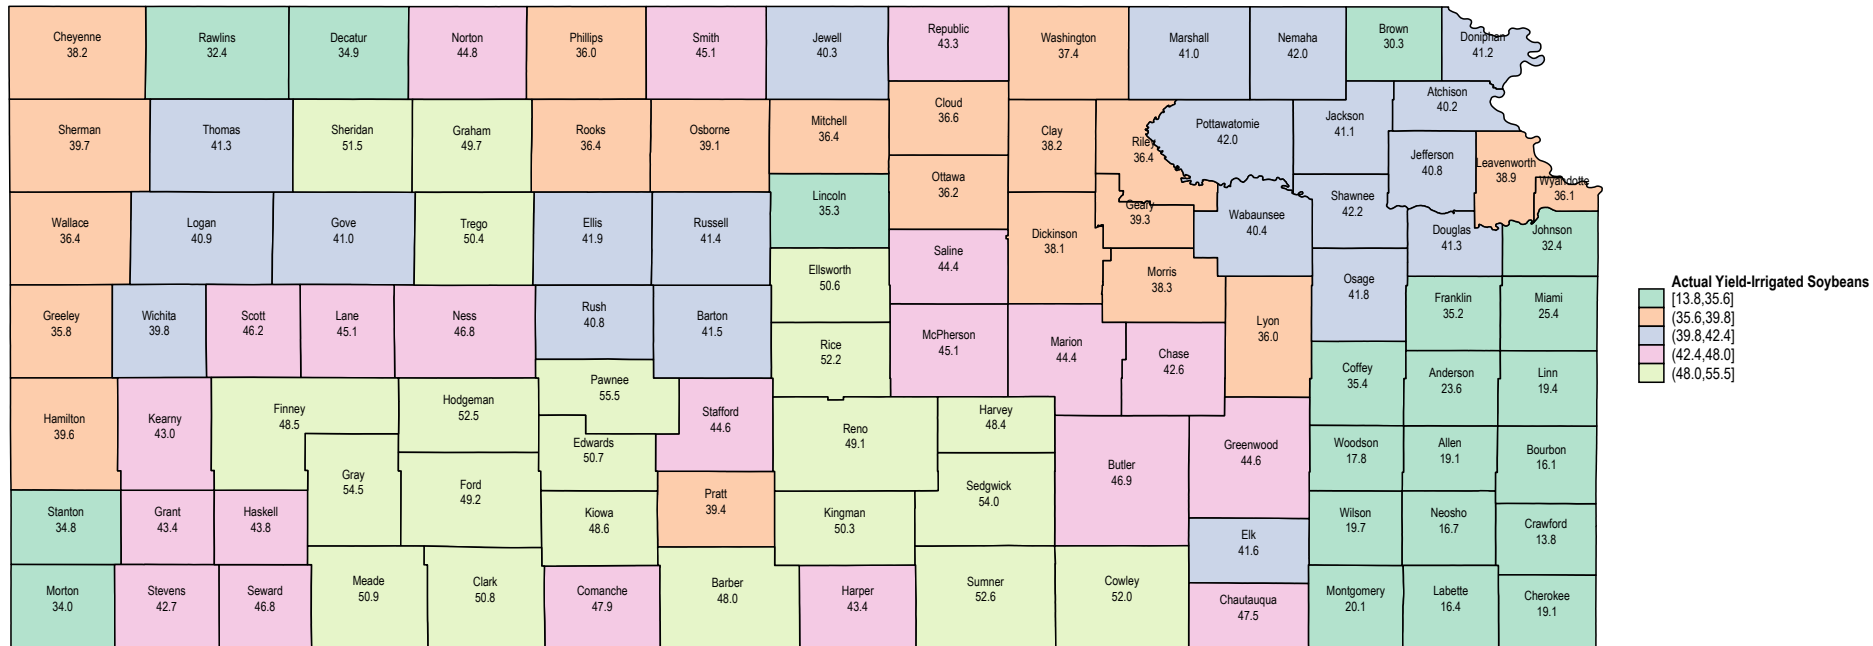

Kansas 2000 Irrigated Soybeans