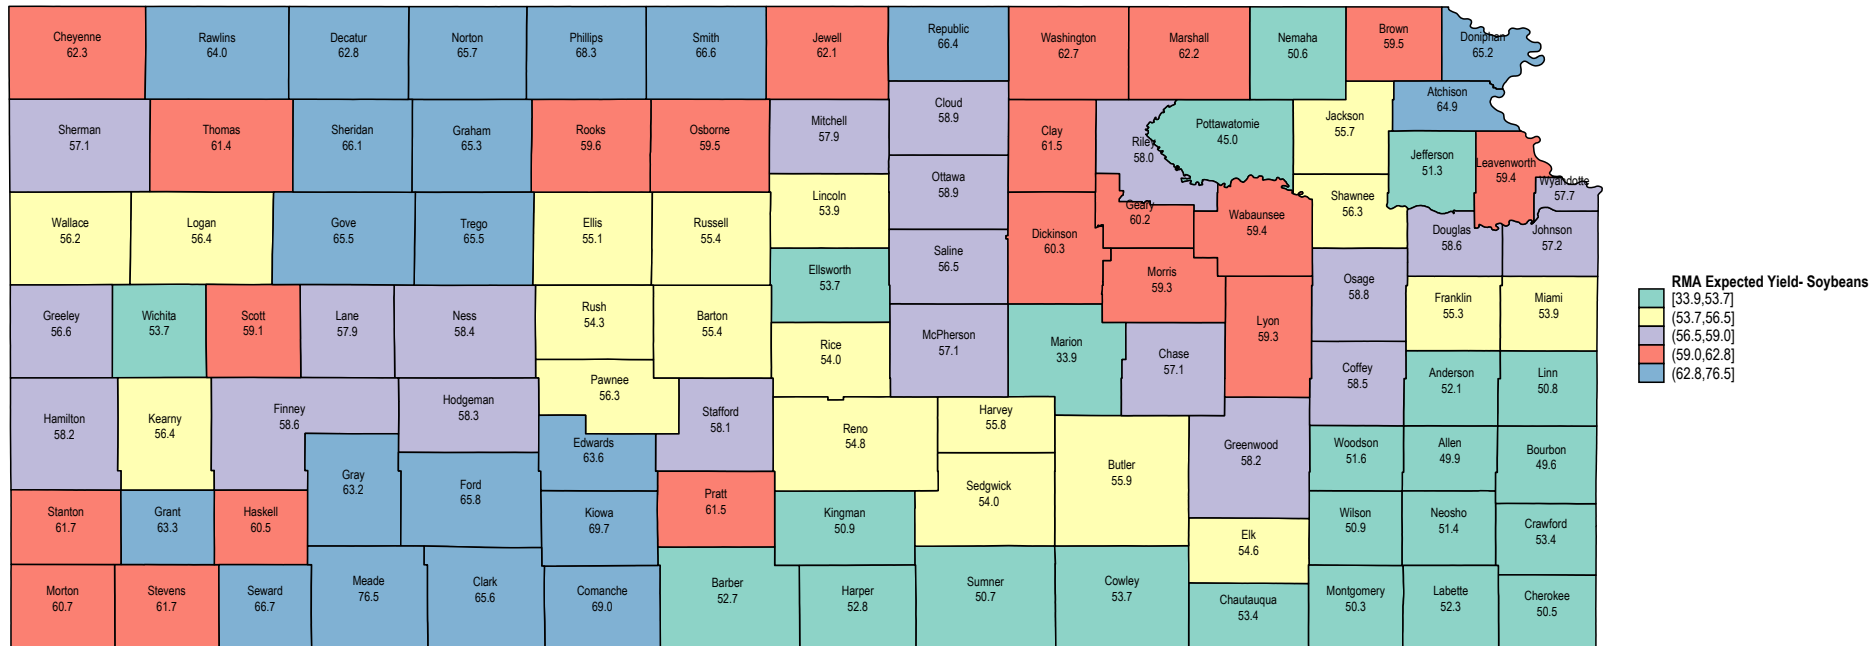

# Kansas 2024 Expected Yields for Irrigated Soybeans

Source: USDA RMA data. Expected yields for ECO, SCO and other area plans.

# Kansas 2023 Expected Yields for Irrigated Soybeans

Source: USDA RMA data. Expected yields for ECO, SCO and other area plans.

# Kansas 2022 Irrigated Soybeans

# Kansas 2021 Irrigated Soybeans