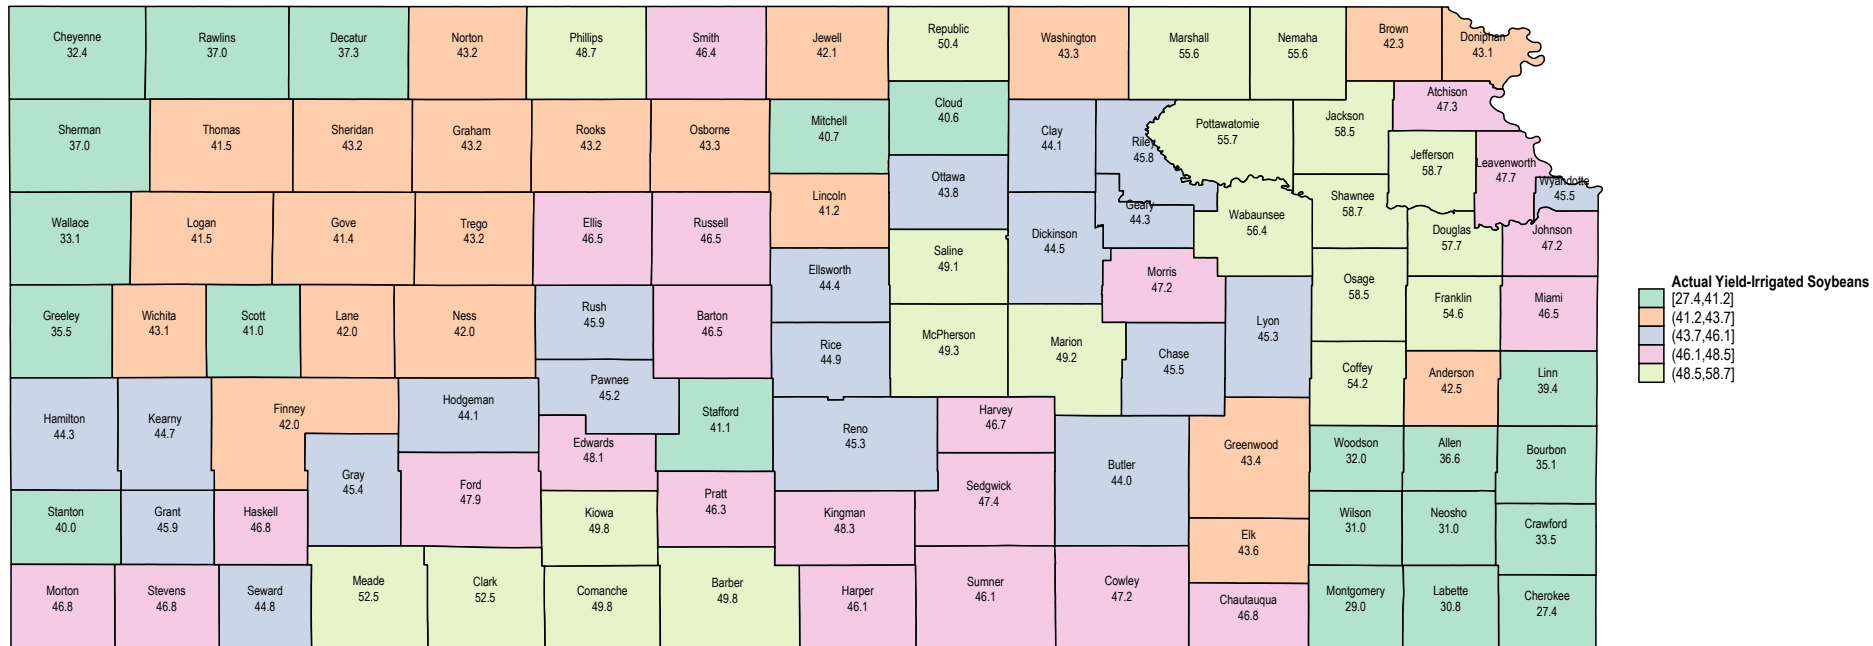

Kansas 1992 Irrigated Soybeans