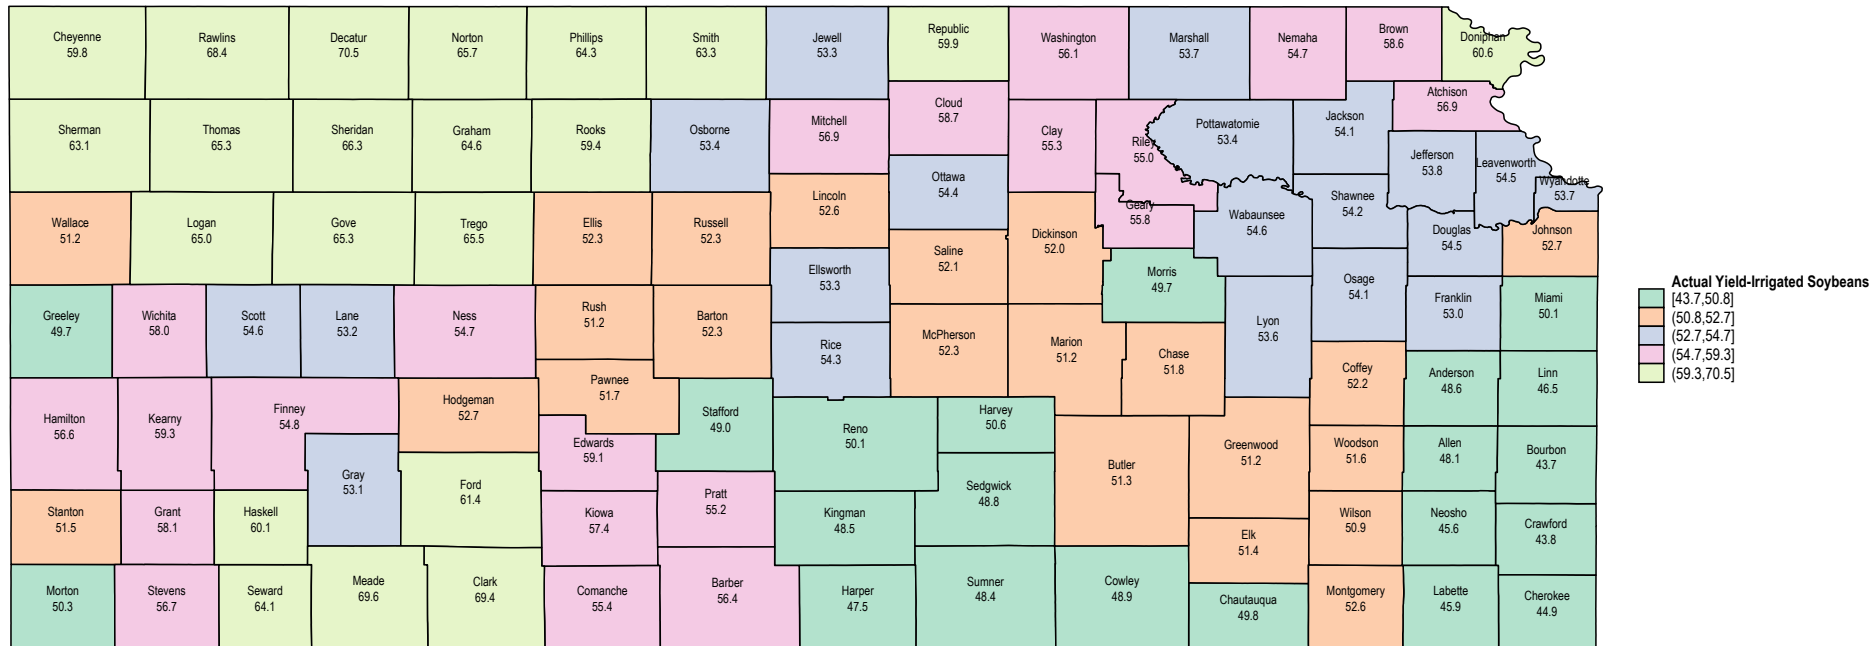

Kansas 2019 Irrigated Soybeans