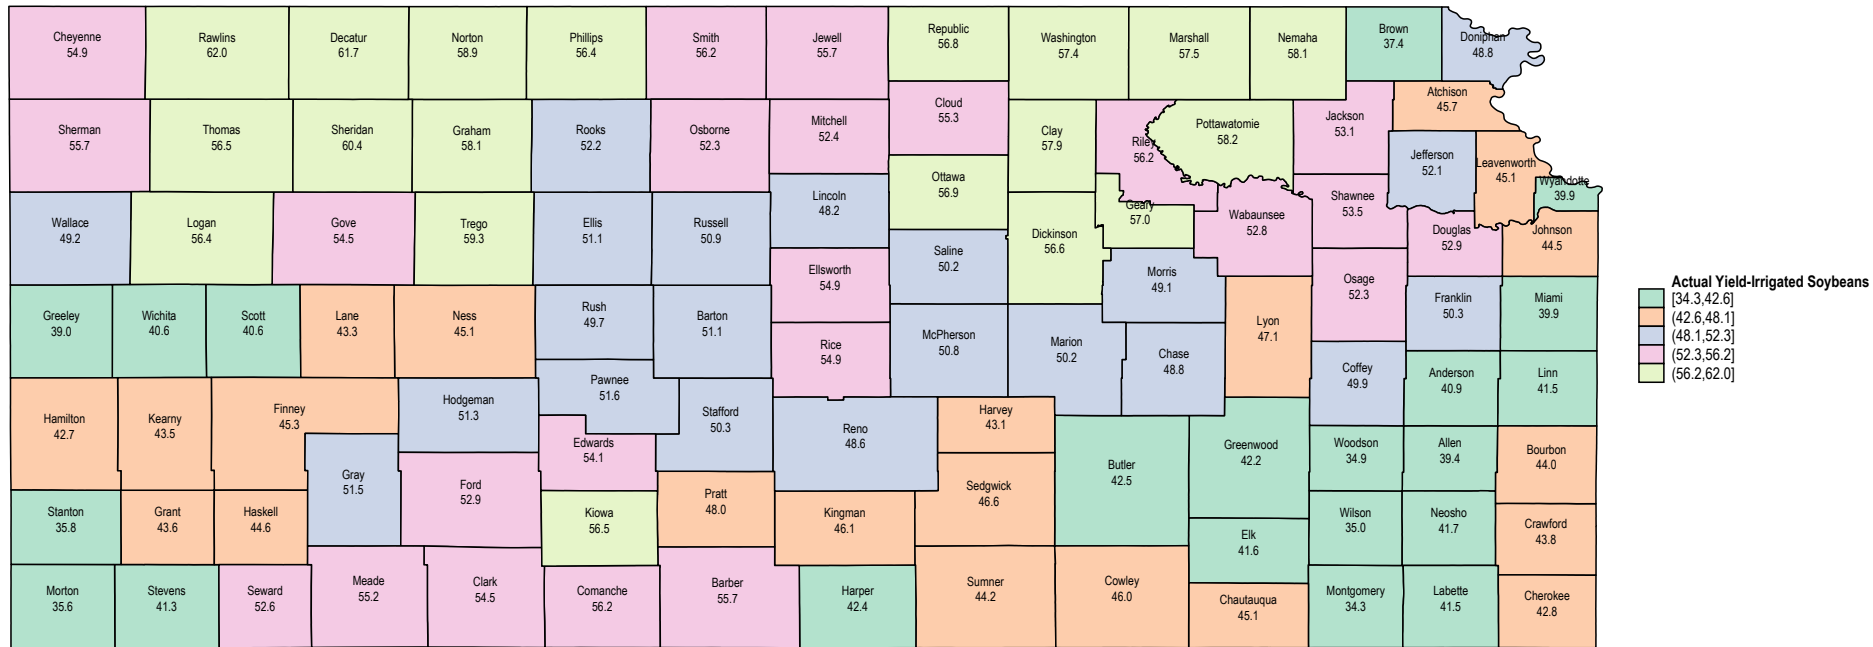

Kansas 2008 Irrigated Soybeans