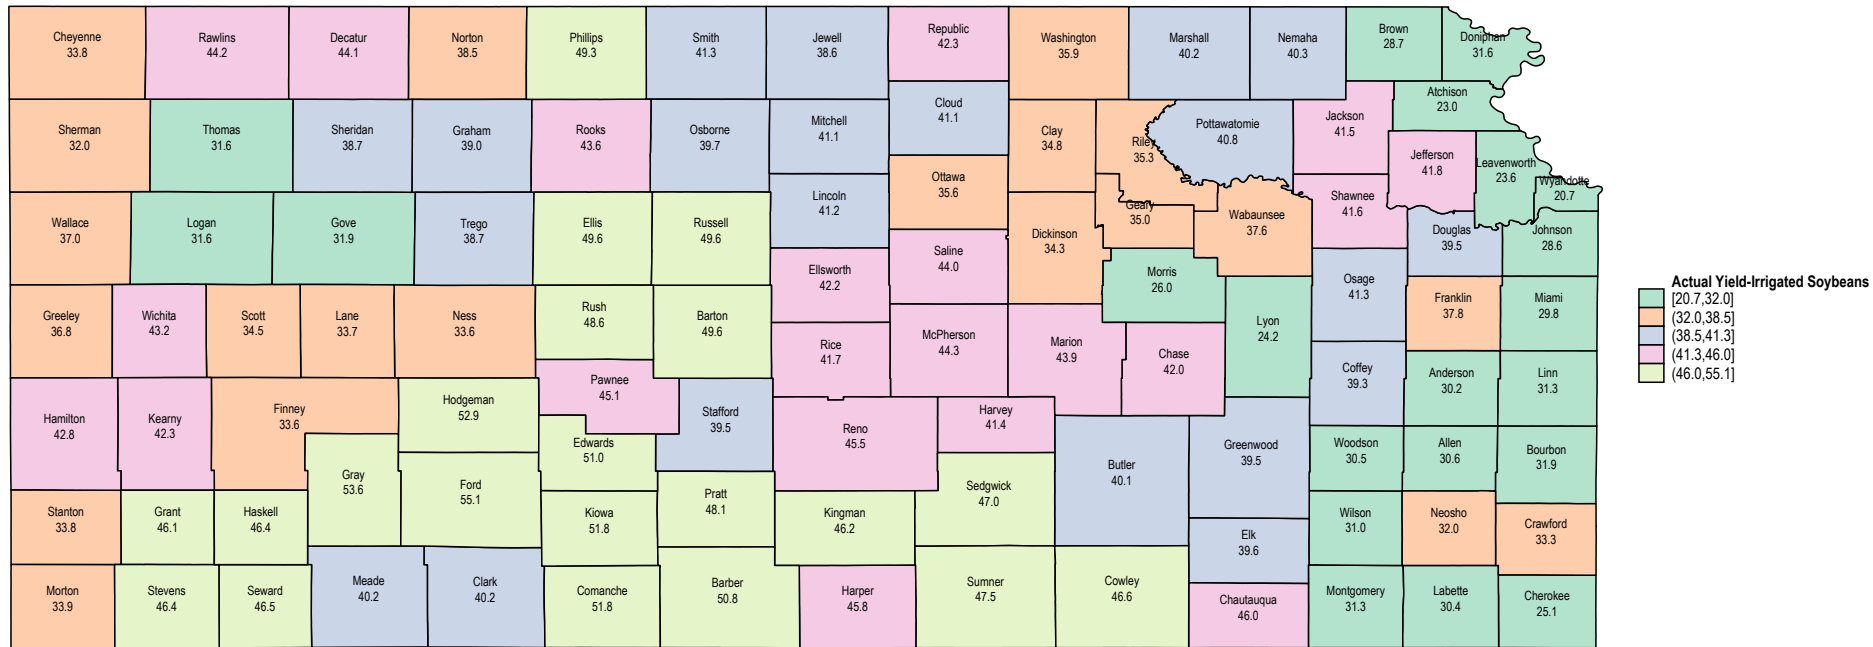

Kansas 1993 Irrigated Soybeans