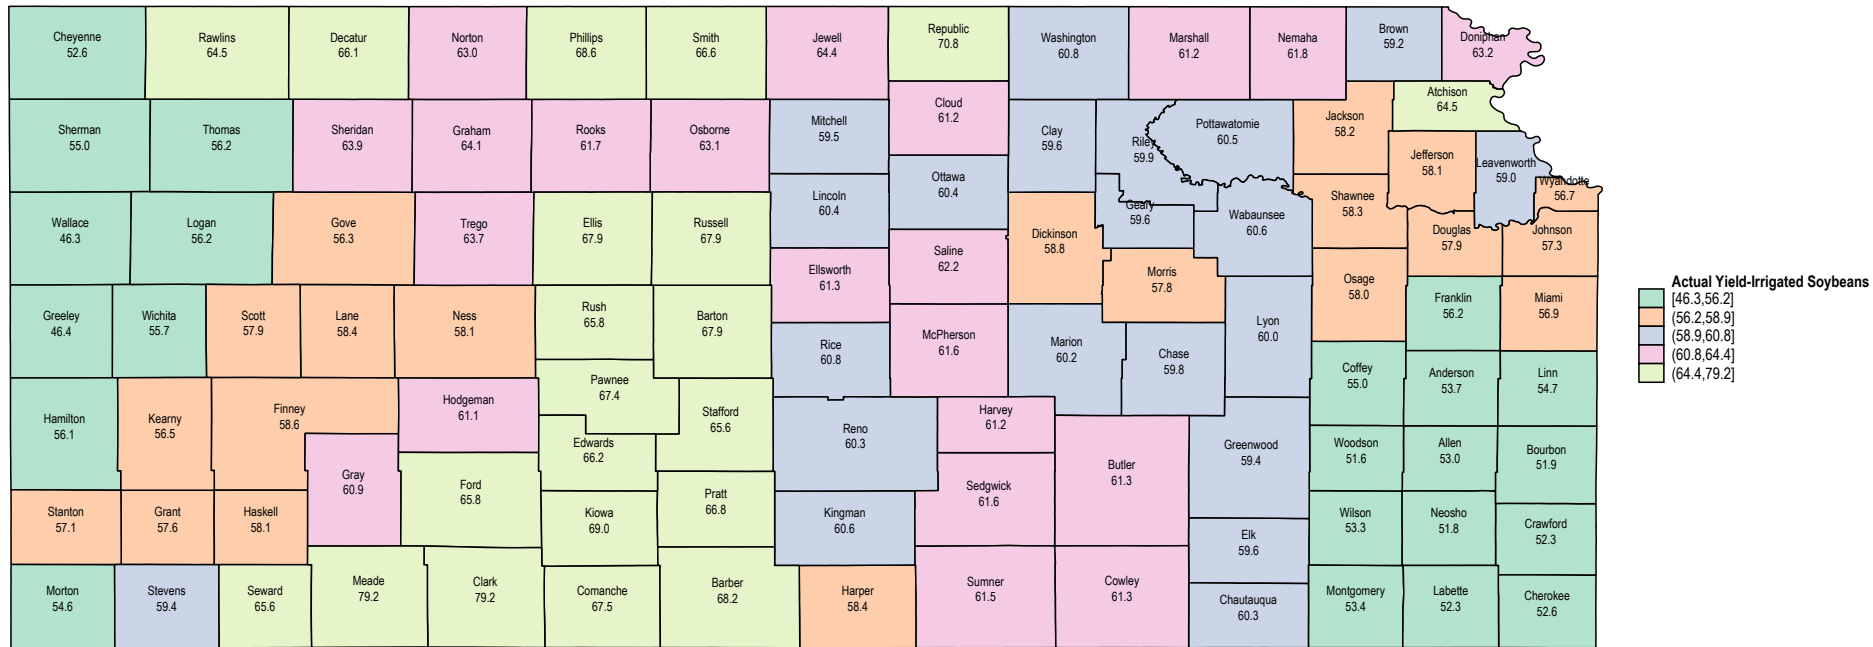

Kansas 2020 Irrigated Soybeans