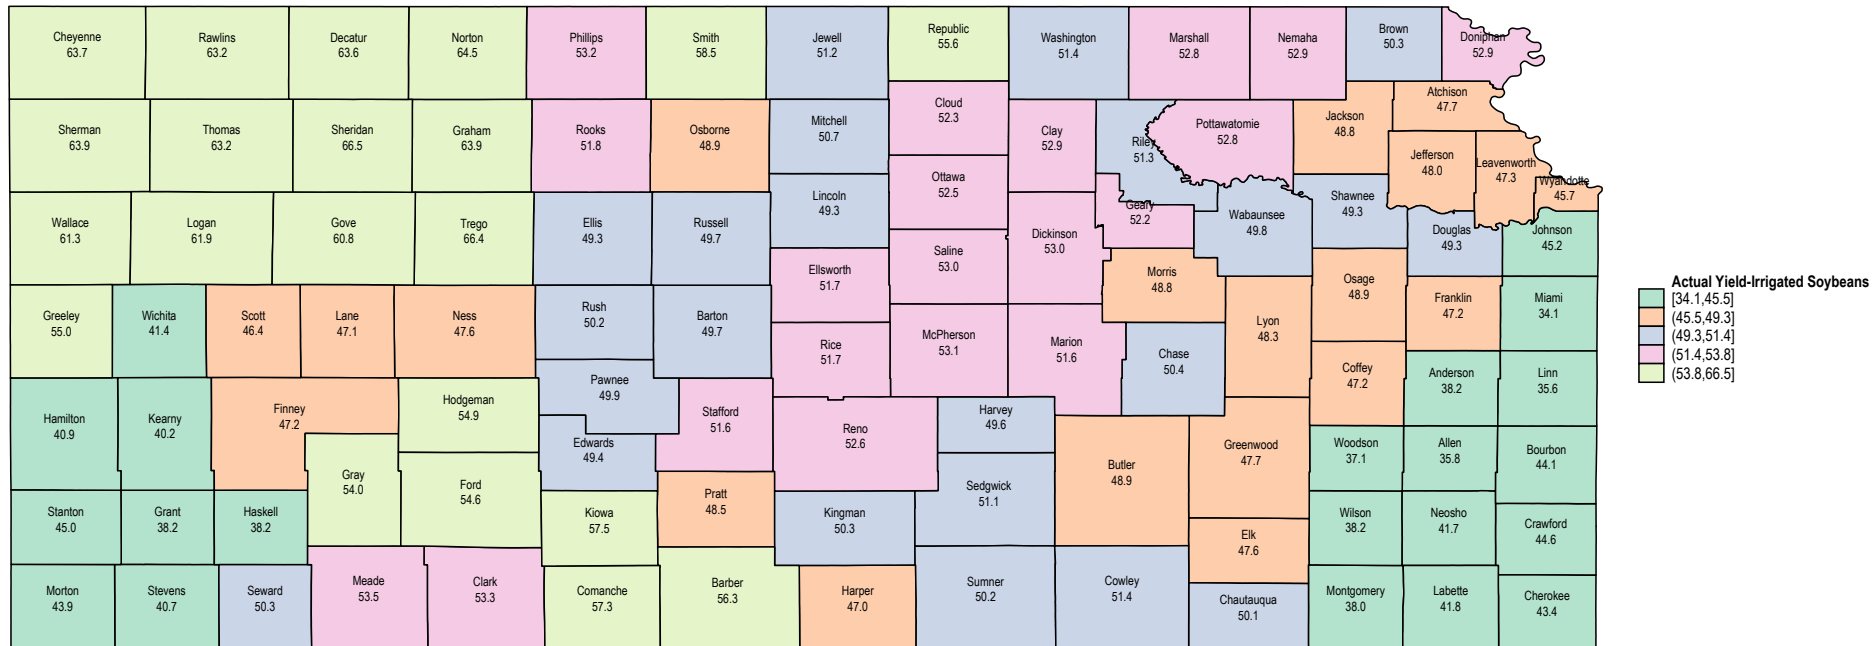

Kansas 2007 Irrigated Soybeans