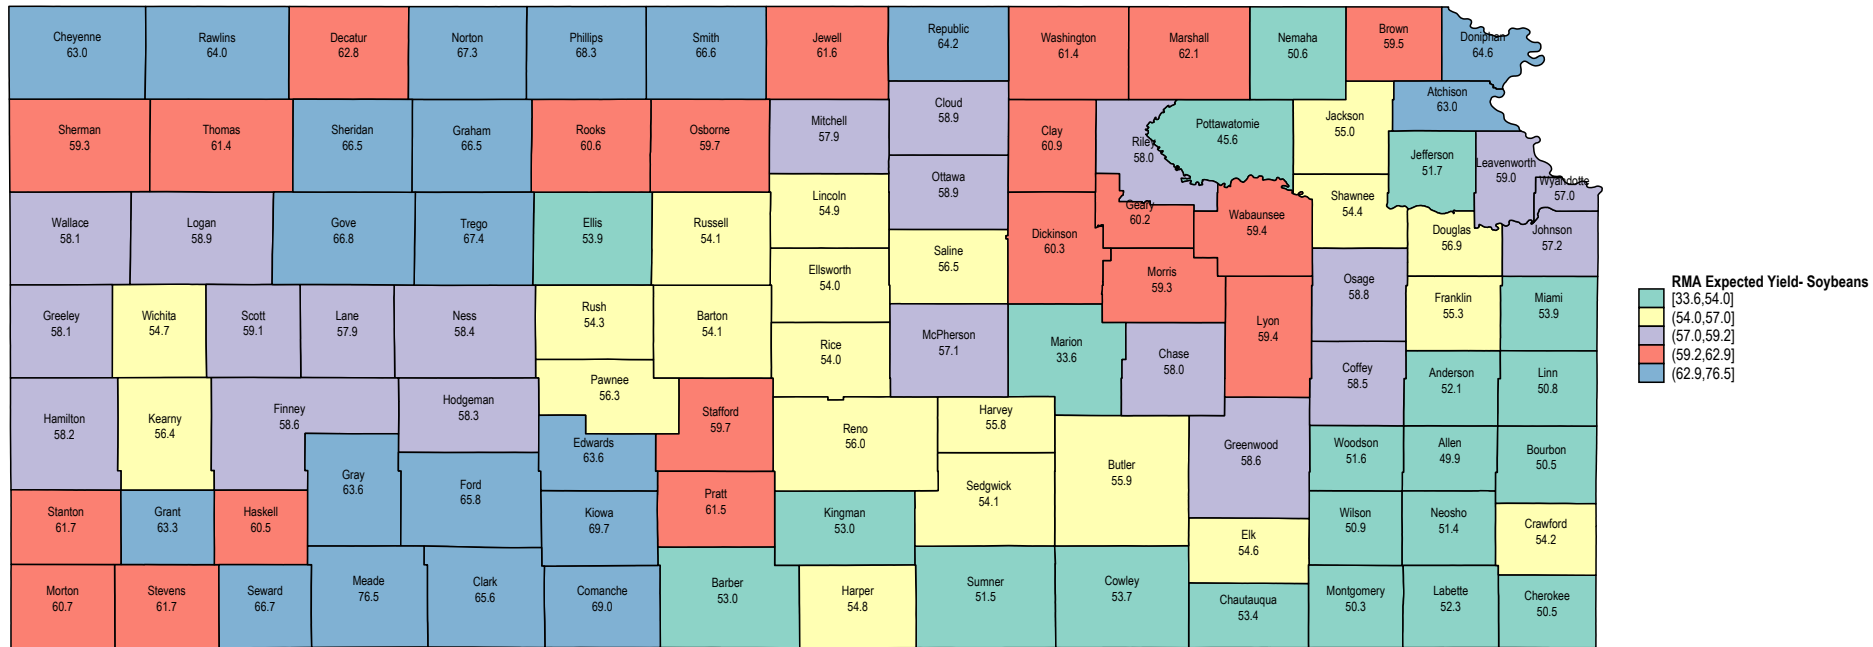

# Kansas 2024 Expected Yields for Irrigated Soybeans

Source: USDA RMA data. Expected yields for ECO, SCO and other area plans.

# Kansas 2023 Expected Yields for Irrigated Soybeans

Source: USDA RMA data. Expected yields for ECO, SCO and other area plans.

# Kansas 2022 Irrigated Soybeans

# Kansas 2021 Irrigated Soybeans