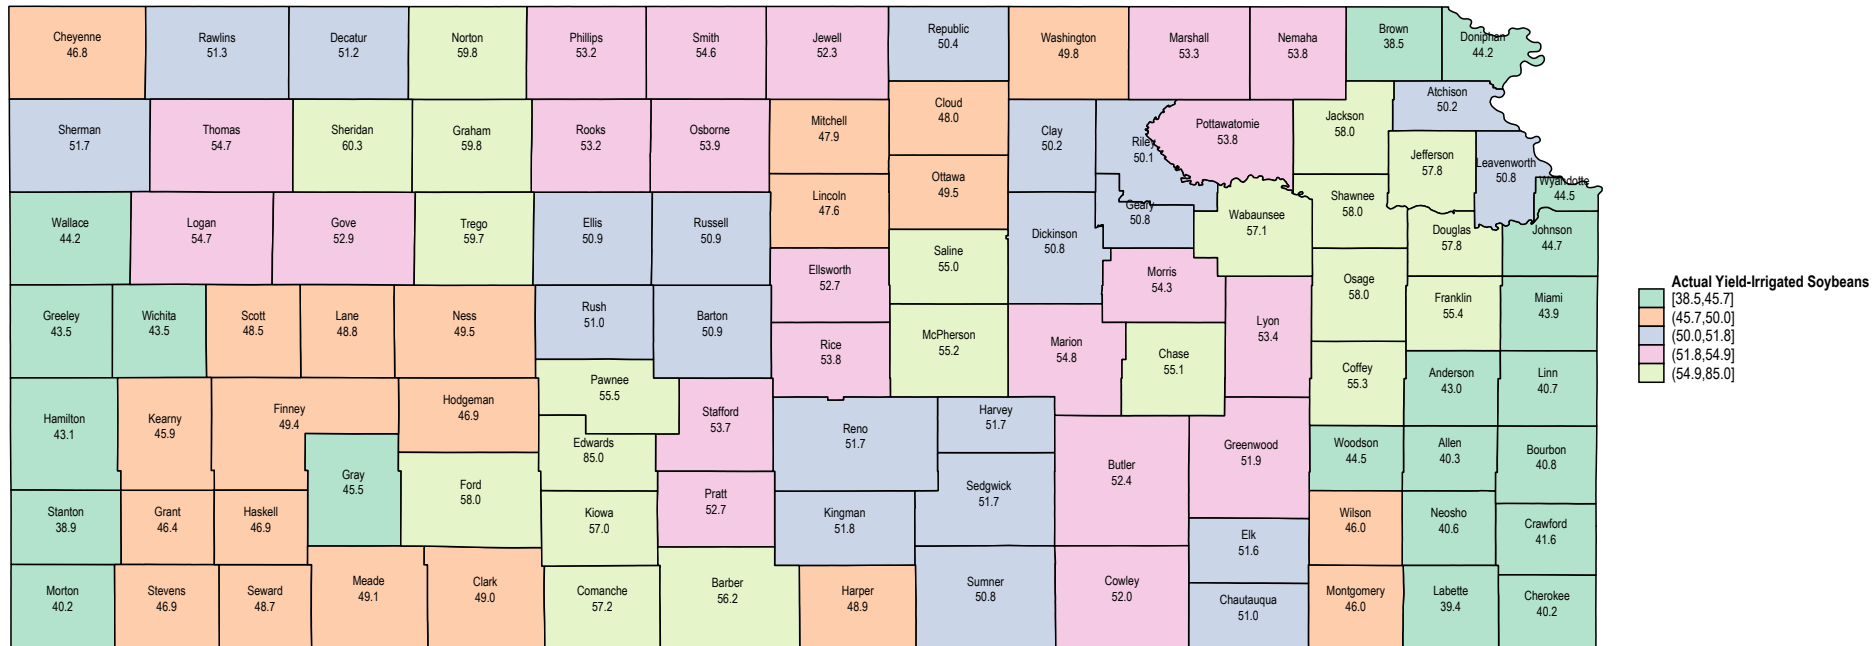

Kansas 1997 Irrigated Soybeans