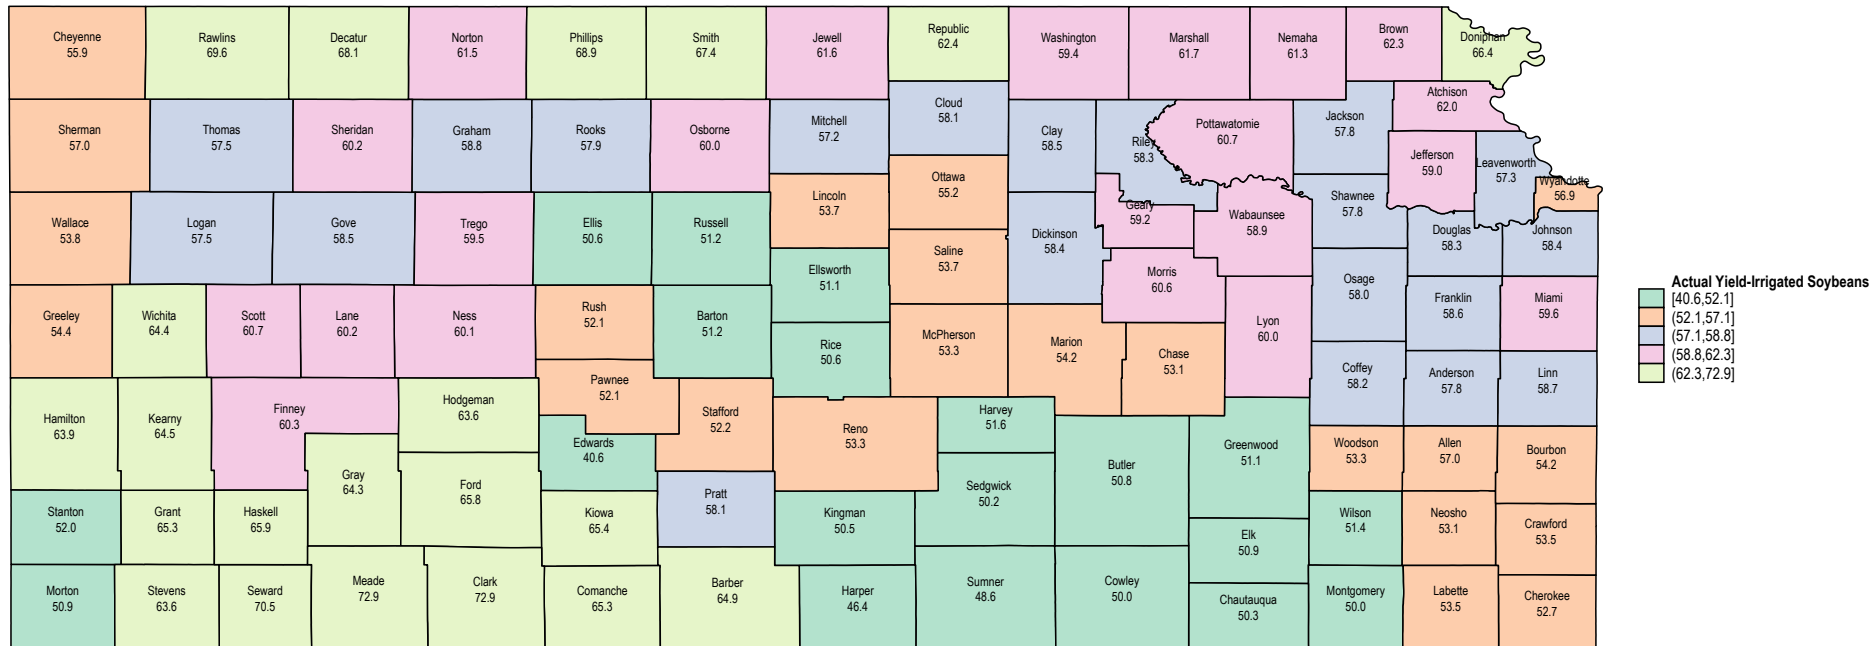

# Kansas 2020 Irrigated Soybeans

# Kansas 2019 Irrigated Soybeans

# Kansas 2017 Irrigated Soybeans

# Kansas 2016 Irrigated Soybeans