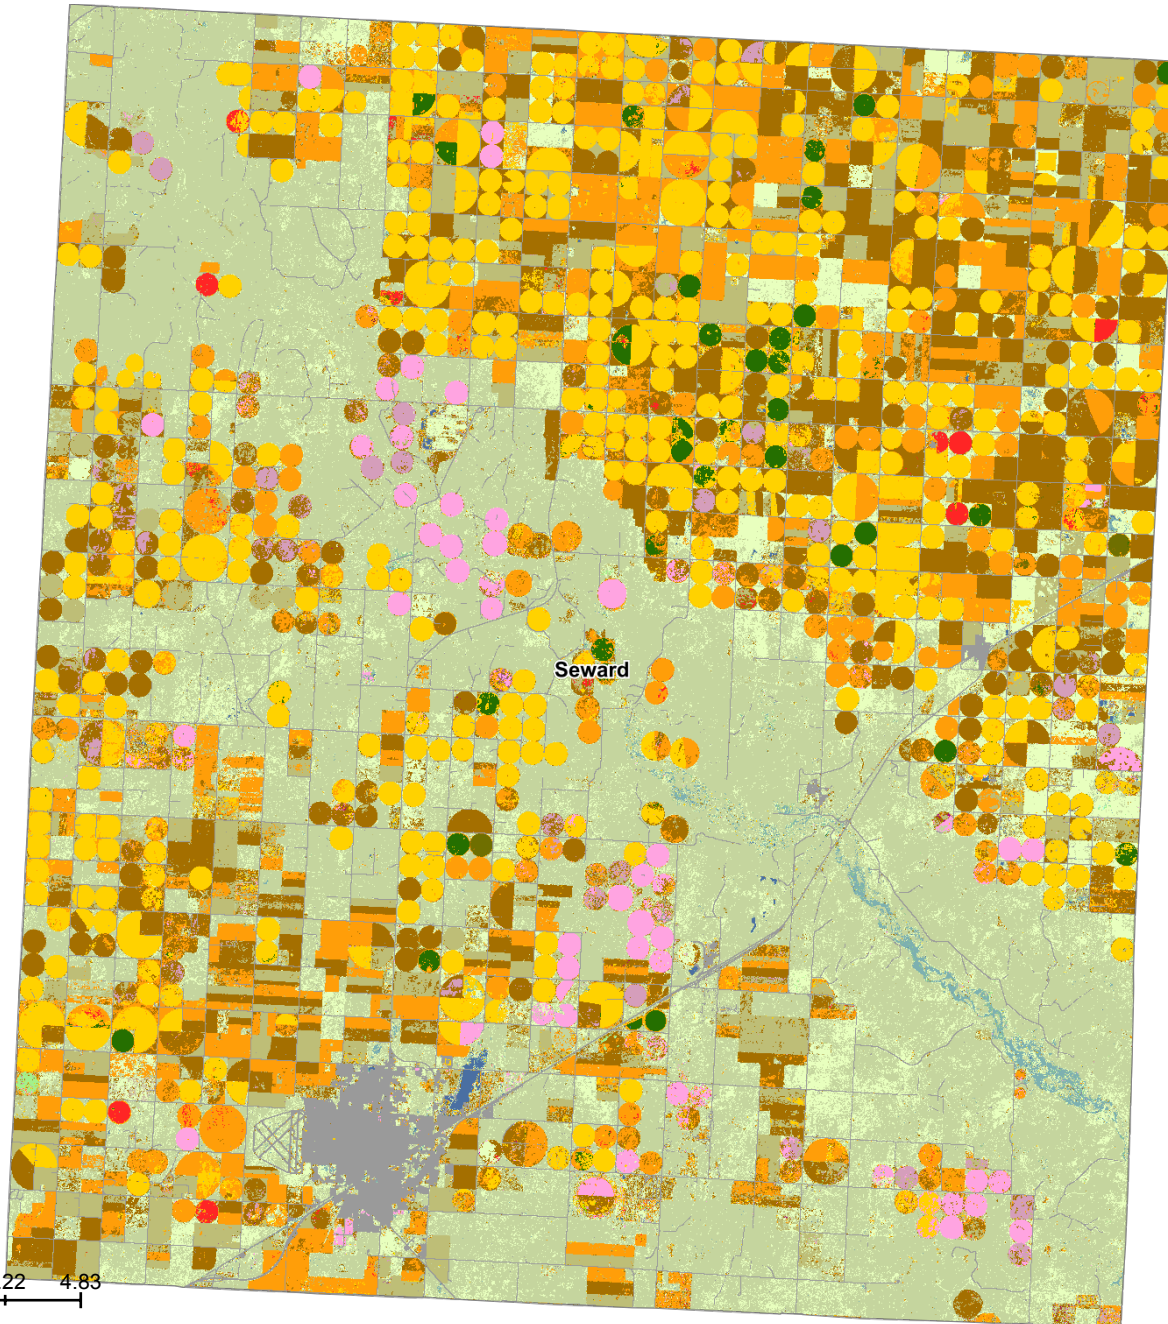

2023 Seward County Cropland Data Layer

Land Cover Categories
(by decreasing acreage)

AGRICULTURE*

- Corn
- Winter Wheat
- Sorghum
- Grass/Pasture
- Fallow/Idle Cropland
- Alfalfa
- Dbl Crop WinWht/Sorghum
- Soybeans
- Triticale
- Cotton
- Dbl Crop WinWht/Corn
- Dbl Crop Triticale/Corn
- Dbl Crop WinWht/Soybeans
- Other Hay/Non Alfalfa
- Oats
- Rye

NON-AGRICULTURE**

- Shrubland
- Developed/Open Space
- Developed/Low Intensity
- Developed/Medium Intensity
- Woody Wetlands
- Herbaceous Wetlands

0 1.61 3.22 4.83
miles