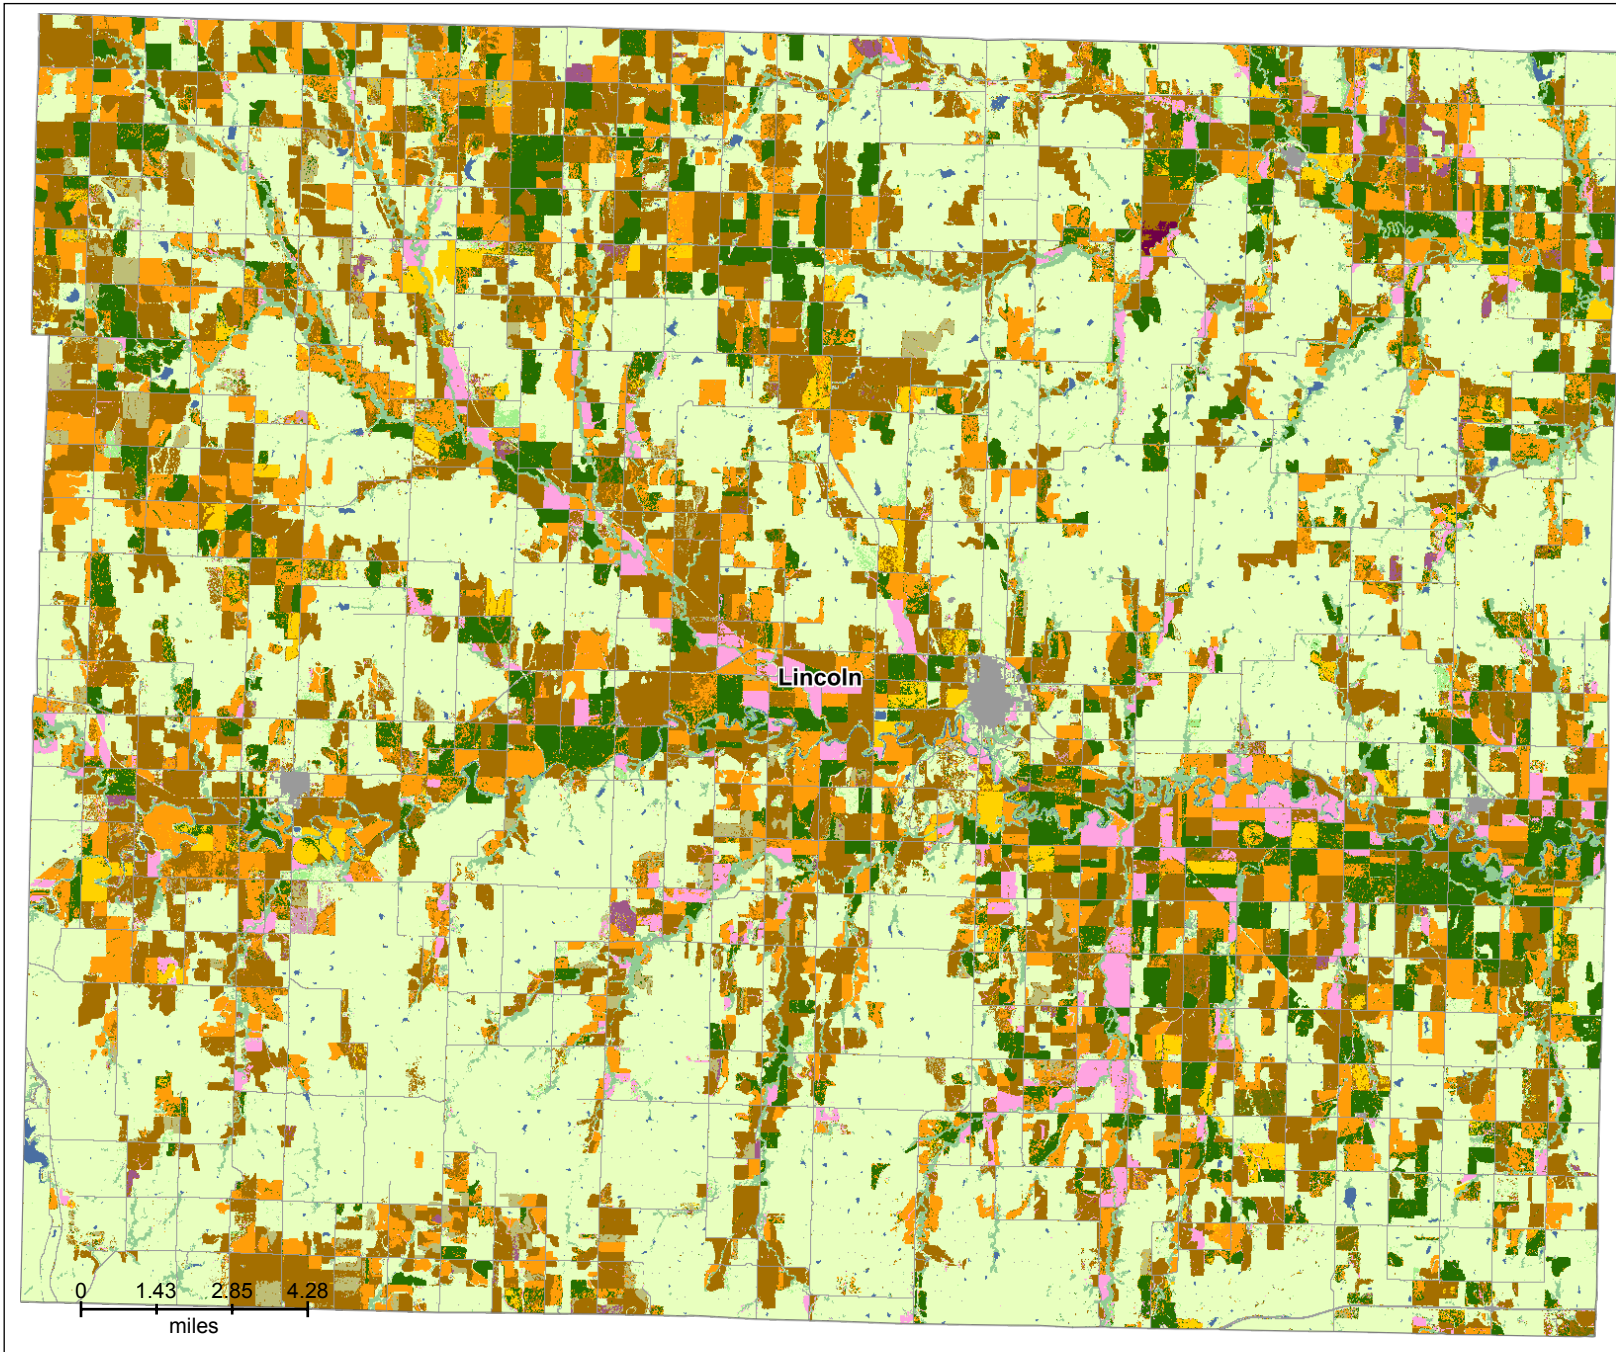

2023 Lincoln County Cropland Data Layer

Land Cover Categories
(by decreasing acreage)

AGRICULTURE**

- Grass/Pasture
- Winter Wheat
- Sorghum
- Soybeans
- Alfalfa
- Corn
- Fallow/Idle Cropland
- Other Hay/Non Alfalfa
- Oats
- Dbl Crop WinWht/Soybeans
- Dbl Crop WinWht/Sorghum
- Triticale
- Millet
- Sod/Grass Seed
- Dbl Crop WinWht/Corn
- Sunflowers

NON-AGRICULTURE**

- Deciduous Forest
- Developed/Open Space
- Developed/Low Intensity
- Open Water
- Developed/Medium Intensity
- Woody Wetlands