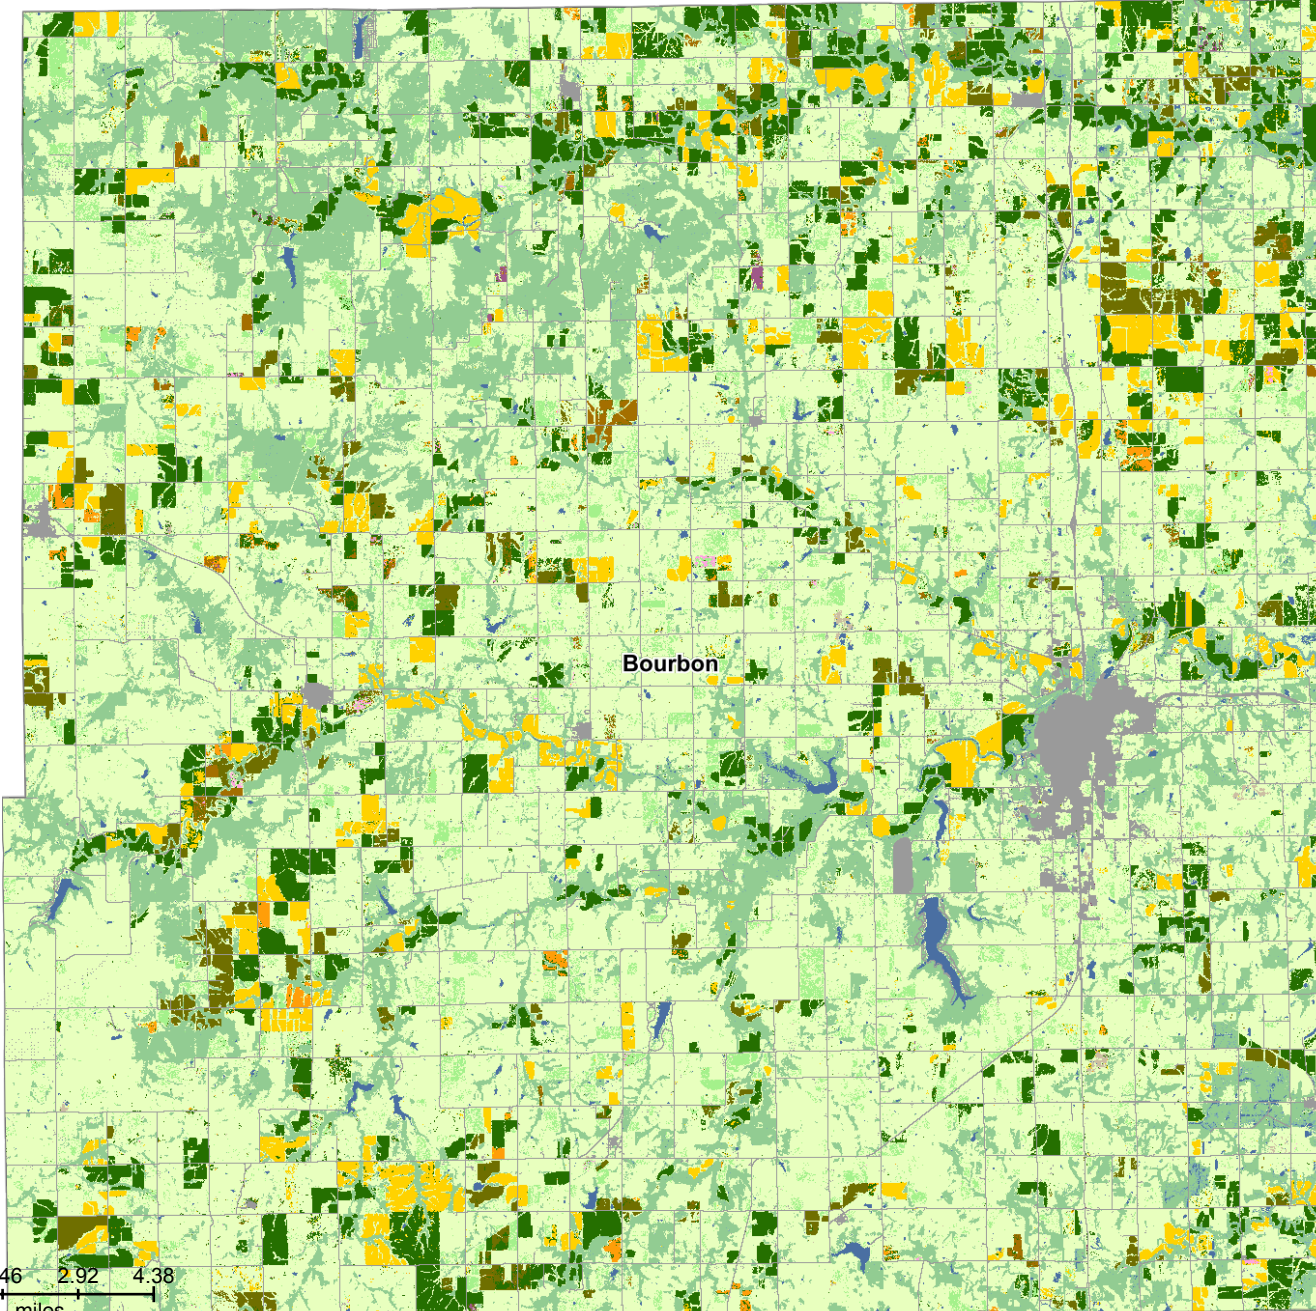

2023 Bourbon County Cropland Data Layer

Land Cover Categories
(by decreasing acreage)

AGRICULTURE*

- Grass/Pasture
- Soybeans
- Corn
- Other Hay/Non Alfalfa
- Dbl Crop WinWht/Soybeans
- Sorghum
- Winter Wheat
- Dbl Crop WinWht/Sorghum
- Alfalfa
- Oats
- Dbl Crop Soybeans/Oats
- Clover/Wildflowers
- Triticale
- Other Crops
- Millet
- Sunflowers

NON-AGRICULTURE**

- Deciduous Forest
- Developed/Open Space
- Mixed Forest
- Developed/Low Intensity
- Open Water
- Developed/Medium Intensity

0 1.46 2.92 4.38
miles