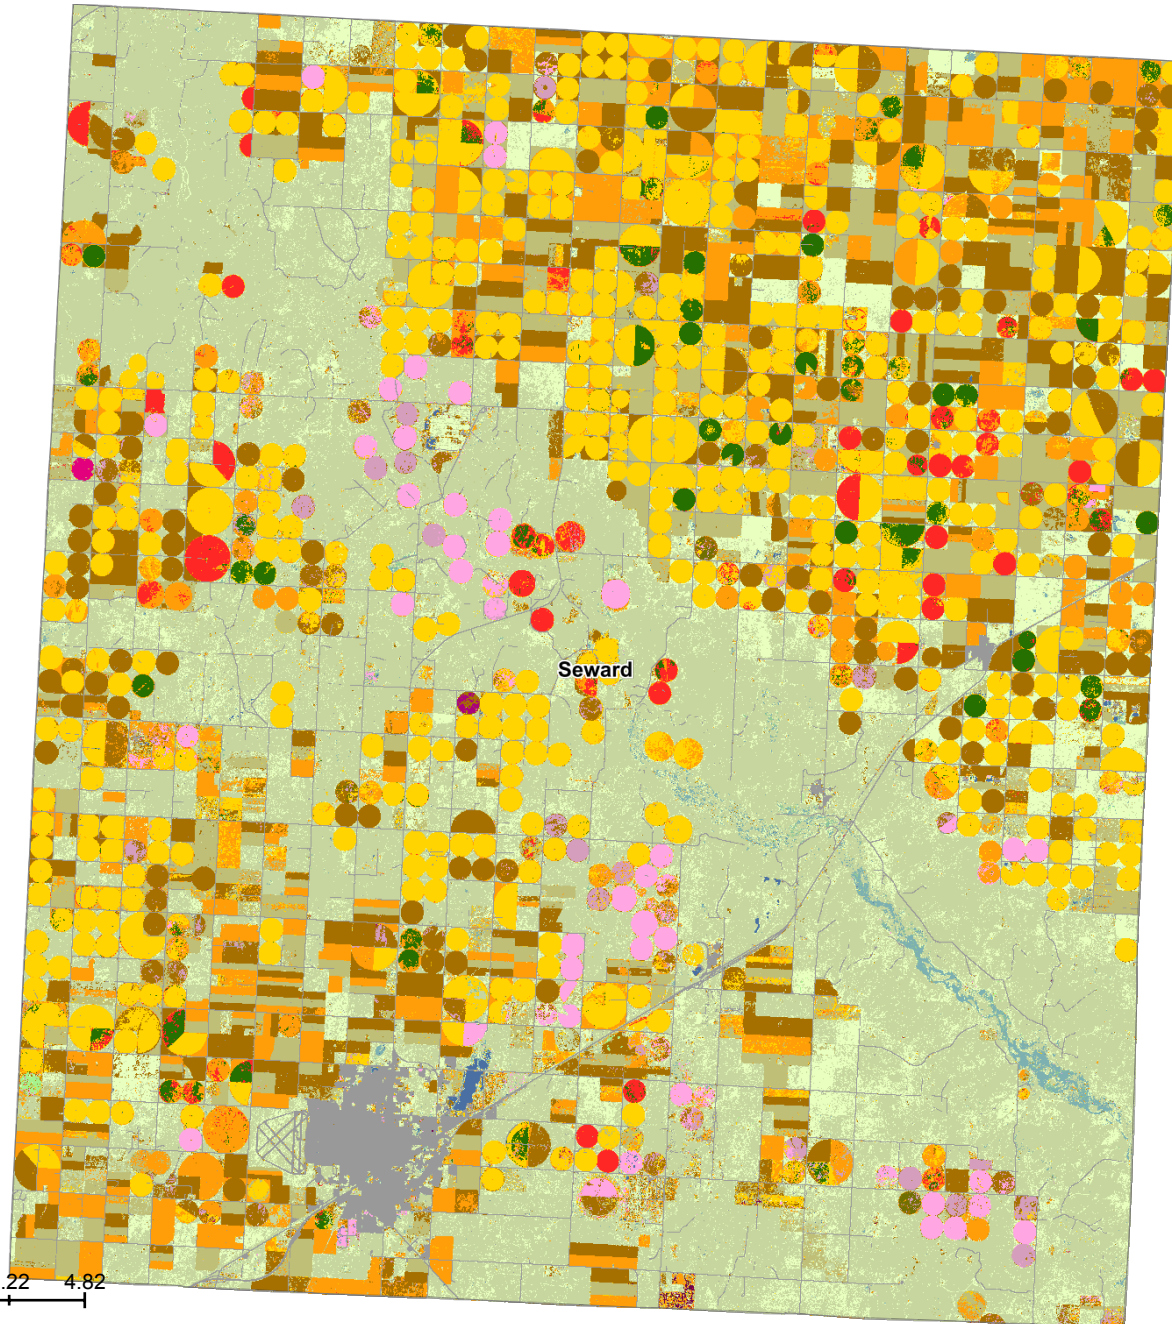

# 2022 Seward County Cropland Data Layer

Land Cover Categories  
(by decreasing acreage)

**AGRICULTURE\***

- Corn
- Winter Wheat
- Grass/Pasture
- Fallow/Idle Cropland
- Sorghum
- Alfalfa
- Cotton
- Soybeans
- Triticale
- Dbl Crop WinWht/Sorghum
- Dbl Crop Triticale/Corn
- Other Hay/Non Alfalfa
- Dbl Crop WinWht/Corn
- Dbl Crop WinWht/Soybeans
- Barley
- Millet

**NON-AGRICULTURE\*\***

- Shrubland
- Developed/Open Space
- Developed/Low Intensity
- Developed/Medium Intensity
- Woody Wetlands
- Herbaceous Wetlands

0 1.61 3.22 4.82  
miles