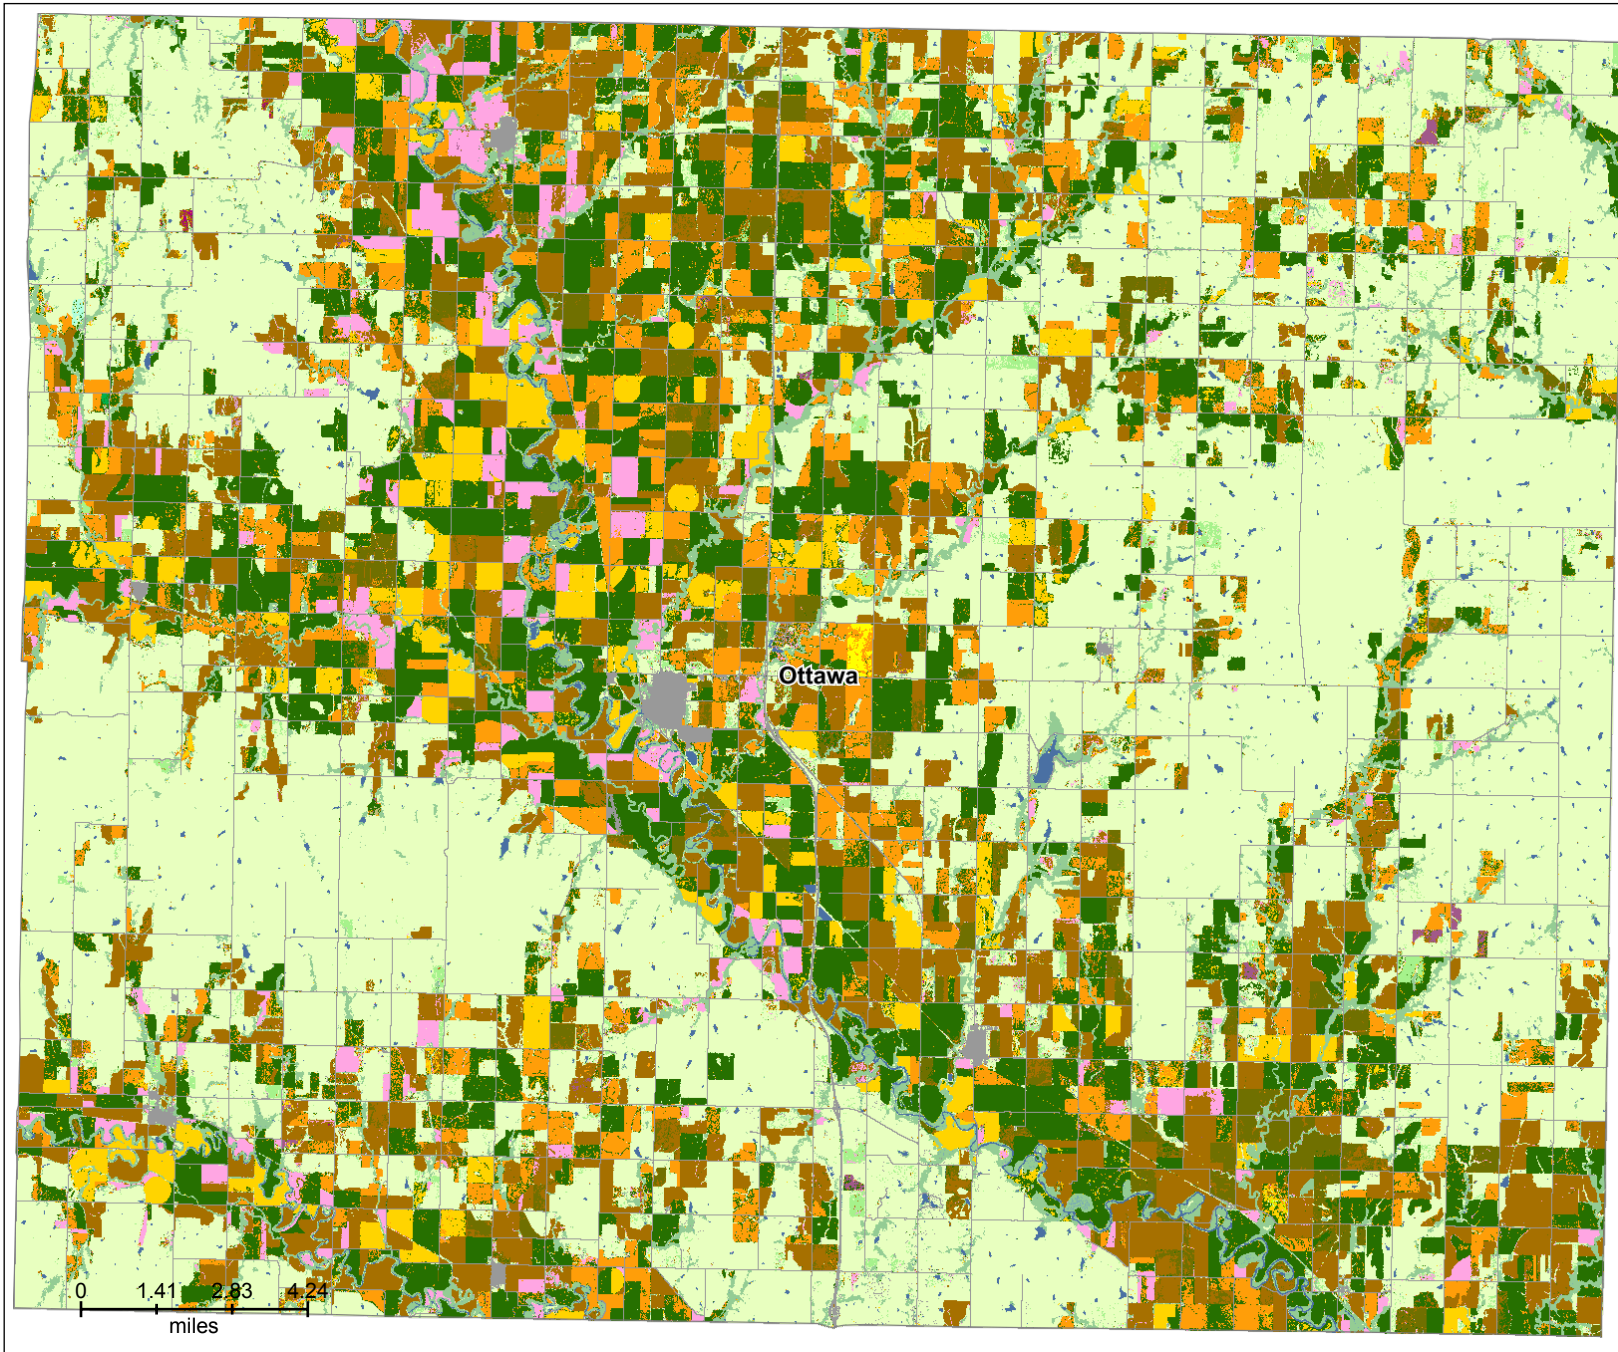

# 2022 Ottawa County Cropland Data Layer

Land Cover Categories  
(by decreasing acreage)

**AGRICULTURE\***

- Grass/Pasture
- Soybeans
- Winter Wheat
- Sorghum
- Corn
- Alfalfa
- Dbl Crop WinWht/Soybeans
- Other Hay/Non Alfalfa
- Dbl Crop WinWht/Sorghum
- Oats
- Sunflowers
- Dbl Crop WinWht/Corn
- Triticale
- Sod/Grass Seed
- Fallow/Idle Cropland
- Rye

**NON-AGRICULTURE\*\***

- Deciduous Forest
- Developed/Open Space
- Open Water
- Developed/Low Intensity
- Developed/Medium Intensity
- Woody Wetlands