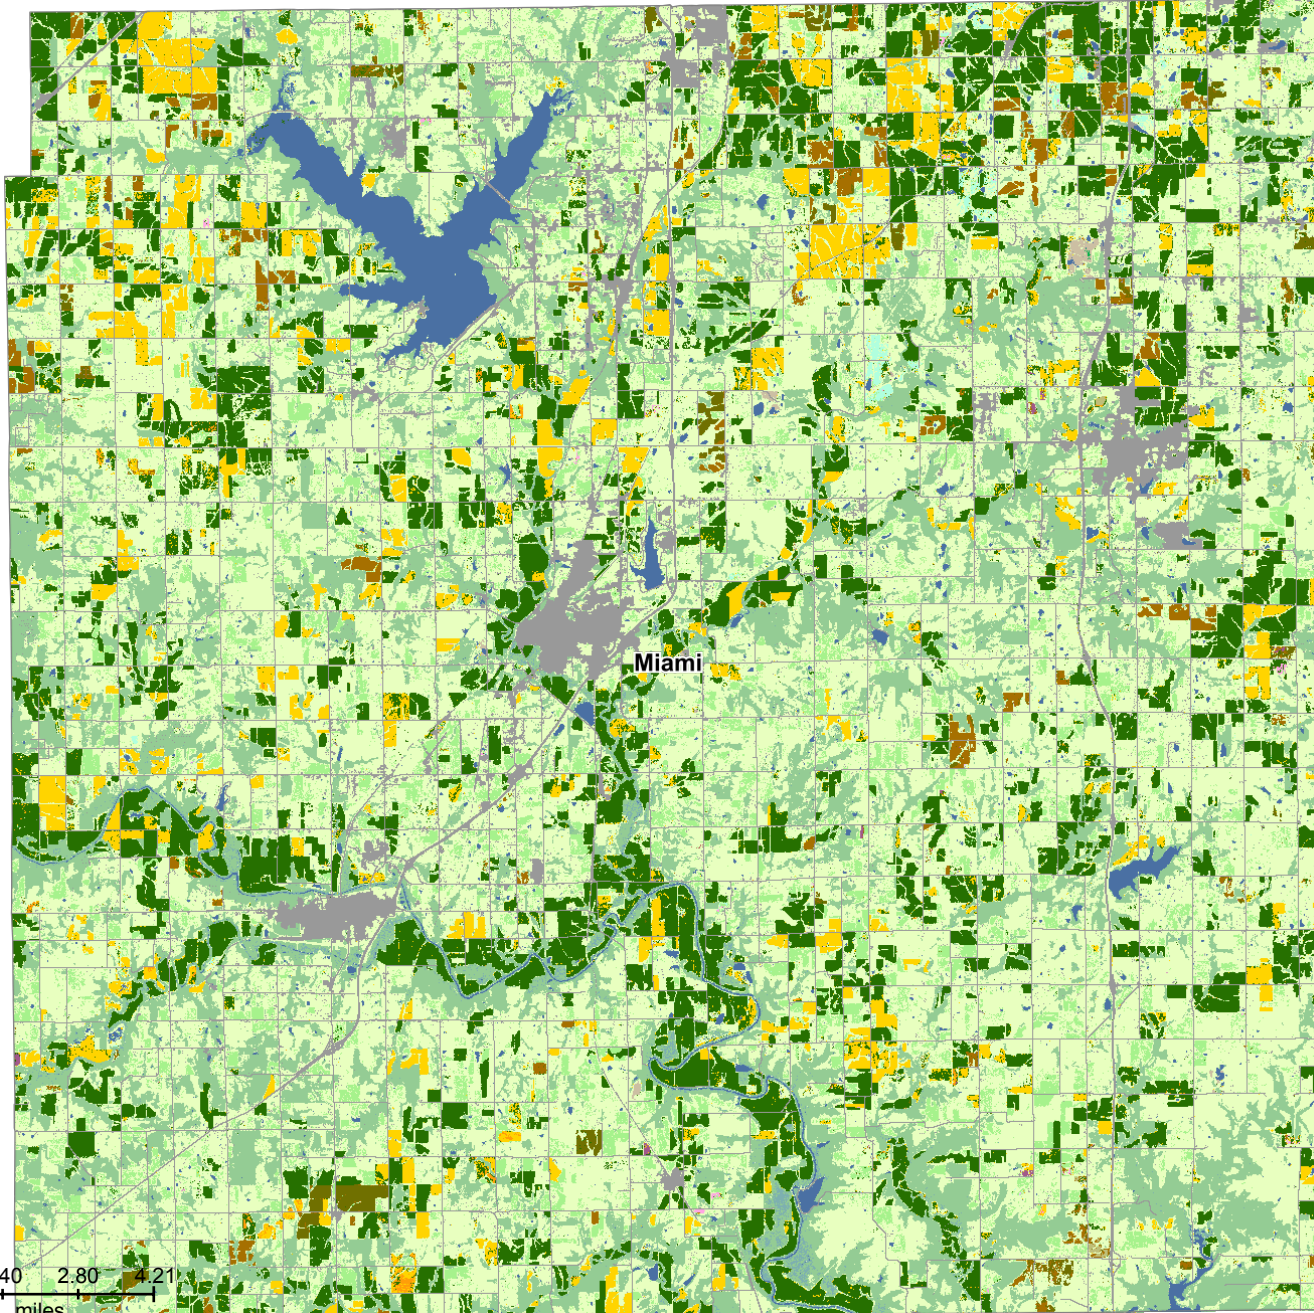

# 2021 Miami County Cropland Data Layer

Land Cover Categories  
(by decreasing acreage)

**AGRICULTURE\***

- Grass/Pasture
- Soybeans
- Other Hay/Non Alfalfa
- Corn
- Winter Wheat
- Dbl Crop WinWht/Soybeans
- Sod/Grass Seed
- Sorghum
- Alfalfa
- Oats
- Fallow/Idle Cropland
- Clover/Wildflowers
- Other Crops
- Triticale
- Pecans
- Sunflowers

**NON-AGRICULTURE\*\***

- Deciduous Forest
- Developed/Low Intensity
- Developed/Open Space
- Open Water
- Mixed Forest
- Developed/Medium Intensity

0 1.40 2.80 4.21  
miles