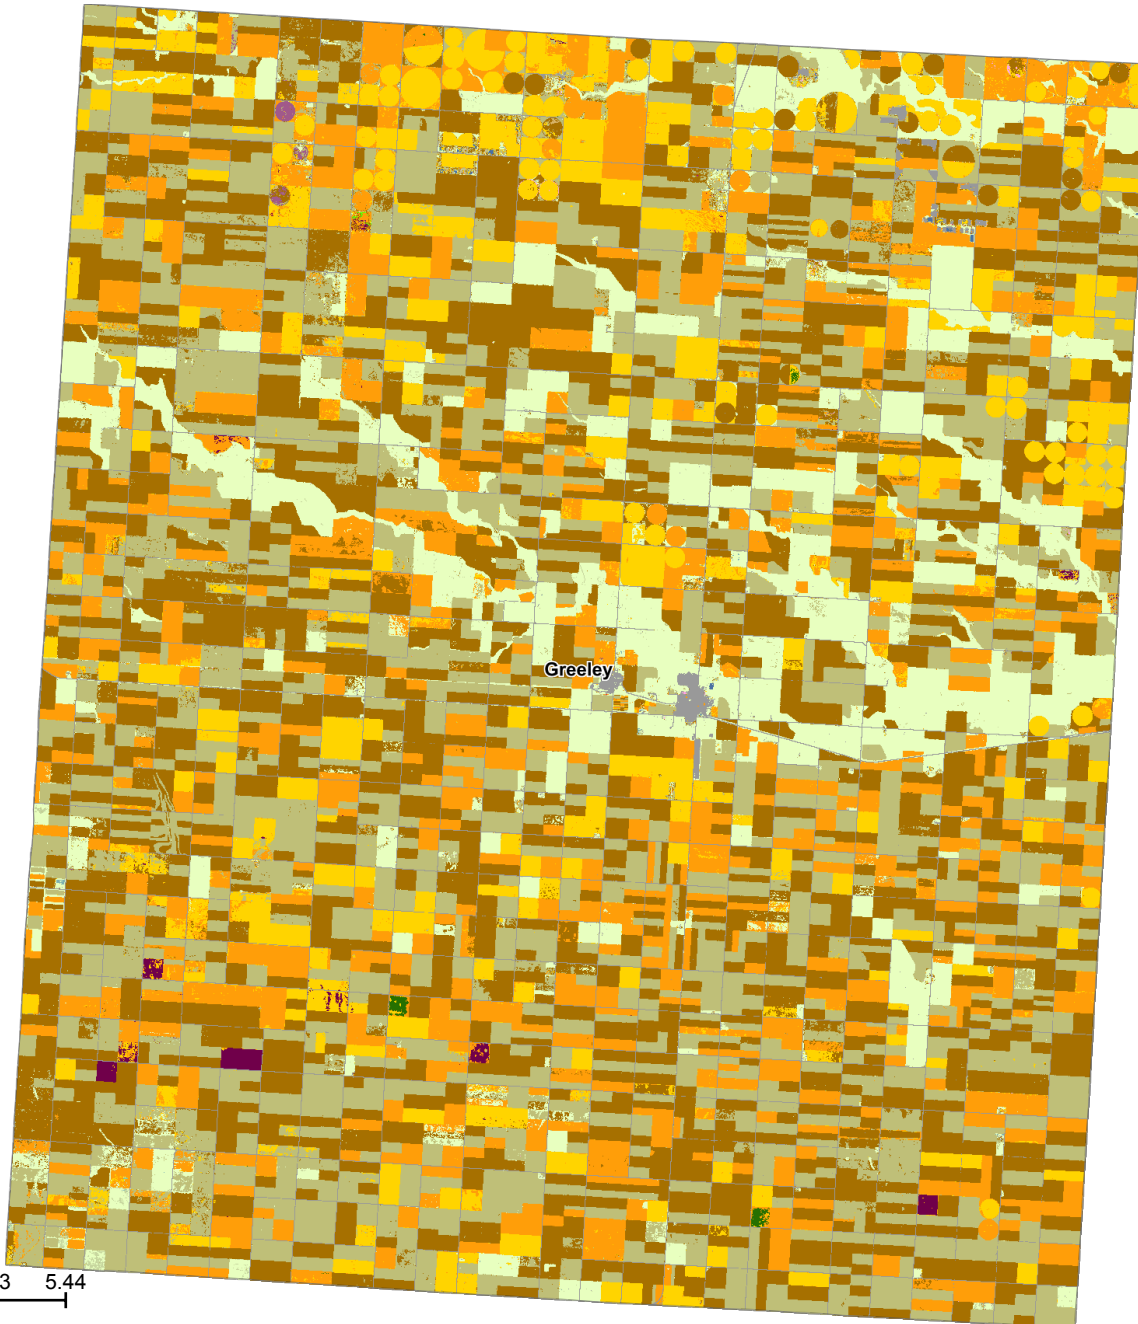

2021 Greeley County Cropland Data Layer

Land Cover Categories
(by decreasing acreage)

AGRICULTURE*

- Winter Wheat
- Fallow/Idle Cropland
- Sorghum
- Grass/Pasture
- Corn
- Millet
- Soybeans
- Oats
- Alfalfa
- Dbl Crop WinWht/Sorghum
- Spring Wheat
- Triticale
- Other Hay/Non Alfalfa
- Dbl Crop WinWht/Corn
- Peas
- Cotton

NON-AGRICULTURE**

- Developed/Open Space
- Developed/Low Intensity
- Shrubland
- Developed/Medium Intensity
- Open Water
- Developed/High Intensity

0 1.81 3.63 5.44
miles