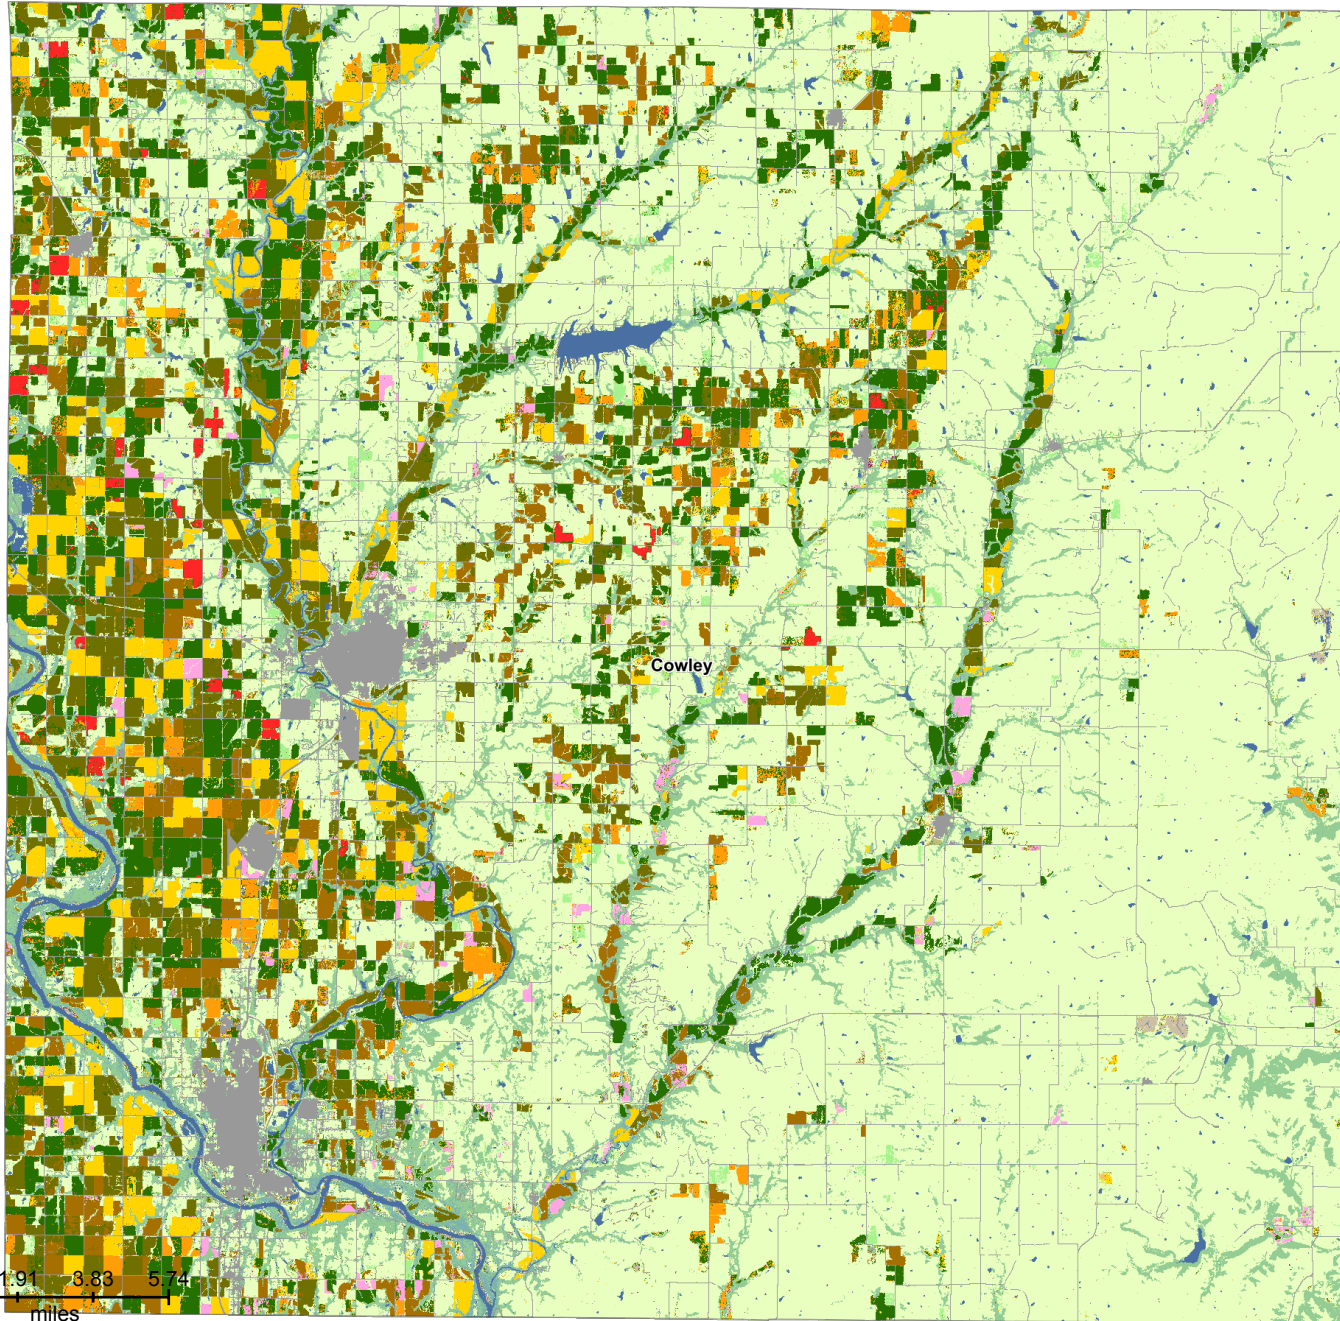

2021 Cowley County Cropland Data Layer

Land Cover Categories
(by decreasing acreage)

AGRICULTURE*

- Grass/Pasture
- Soybeans
- Dbl Crop WinWht/Soybeans
- Corn
- Winter Wheat
- Sorghum
- Other Hay/Non Alfalfa
- Alfalfa
- Cotton
- Dbl Crop WinWht/Sorghum
- Fallow/Idle Cropland
- Rye
- Oats
- Dbl Crop WinWht/Corn
- Other Crops
- Triticale

NON-AGRICULTURE**

- Deciduous Forest
- Developed/Open Space
- Open Water
- Developed/Low Intensity
- Woody Wetlands
- Developed/Medium Intensity

0 1.91 3.83 5.74
miles