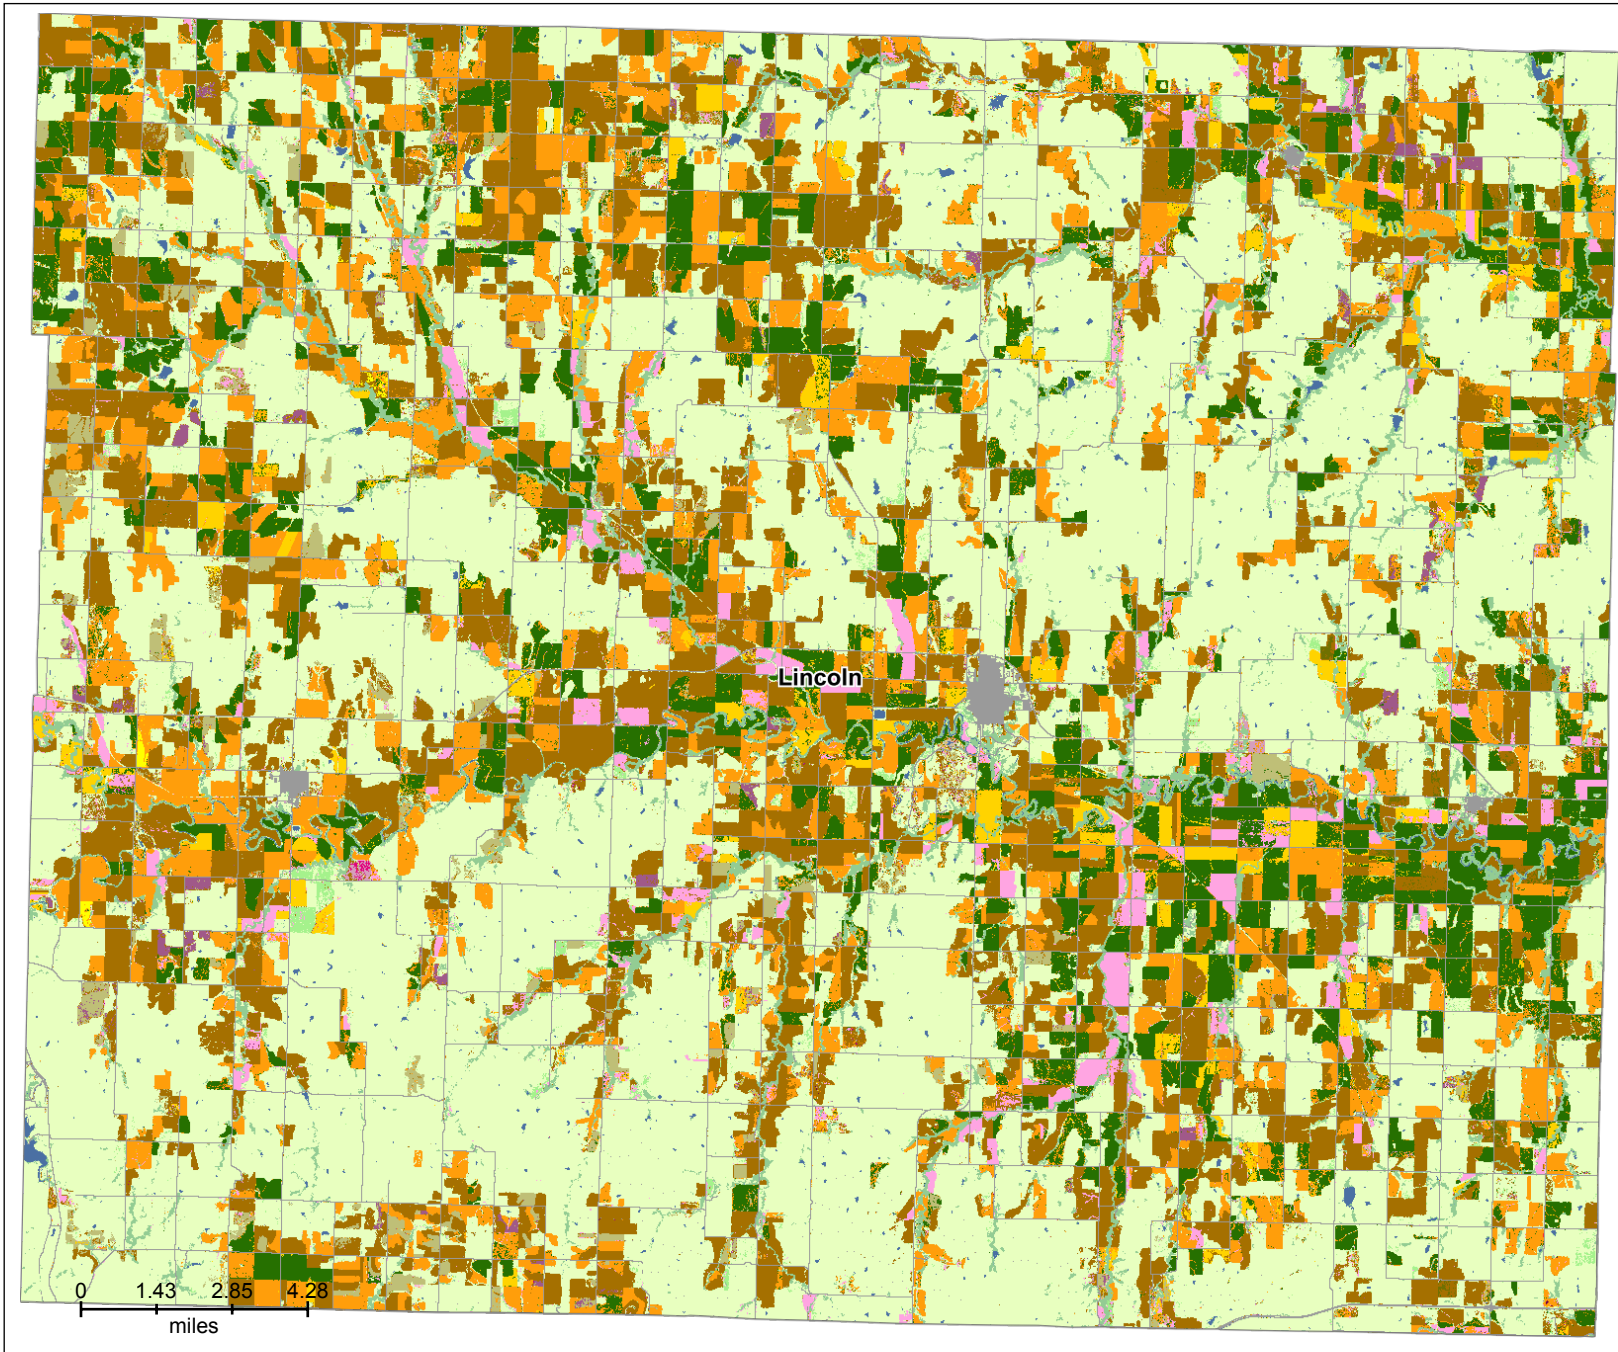

2020 Lincoln County Cropland Data Layer

Land Cover Categories
(by decreasing acreage)

AGRICULTURE*

- Grass/Pasture
- Winter Wheat
- Sorghum
- Soybeans
- Alfalfa
- Corn
- Fallow/Idle Cropland
- Other Hay/Non Alfalfa
- Oats
- Dbl Crop WinWht/Soybeans
- Dbl Crop WinWht/Sorghum
- Triticale
- Sunflowers
- Rye
- Barley
- Millet

NON-AGRICULTURE**

- Deciduous Forest
- Developed/Open Space
- Open Water
- Developed/Low Intensity
- Developed/Medium Intensity
- Herbaceous Wetlands