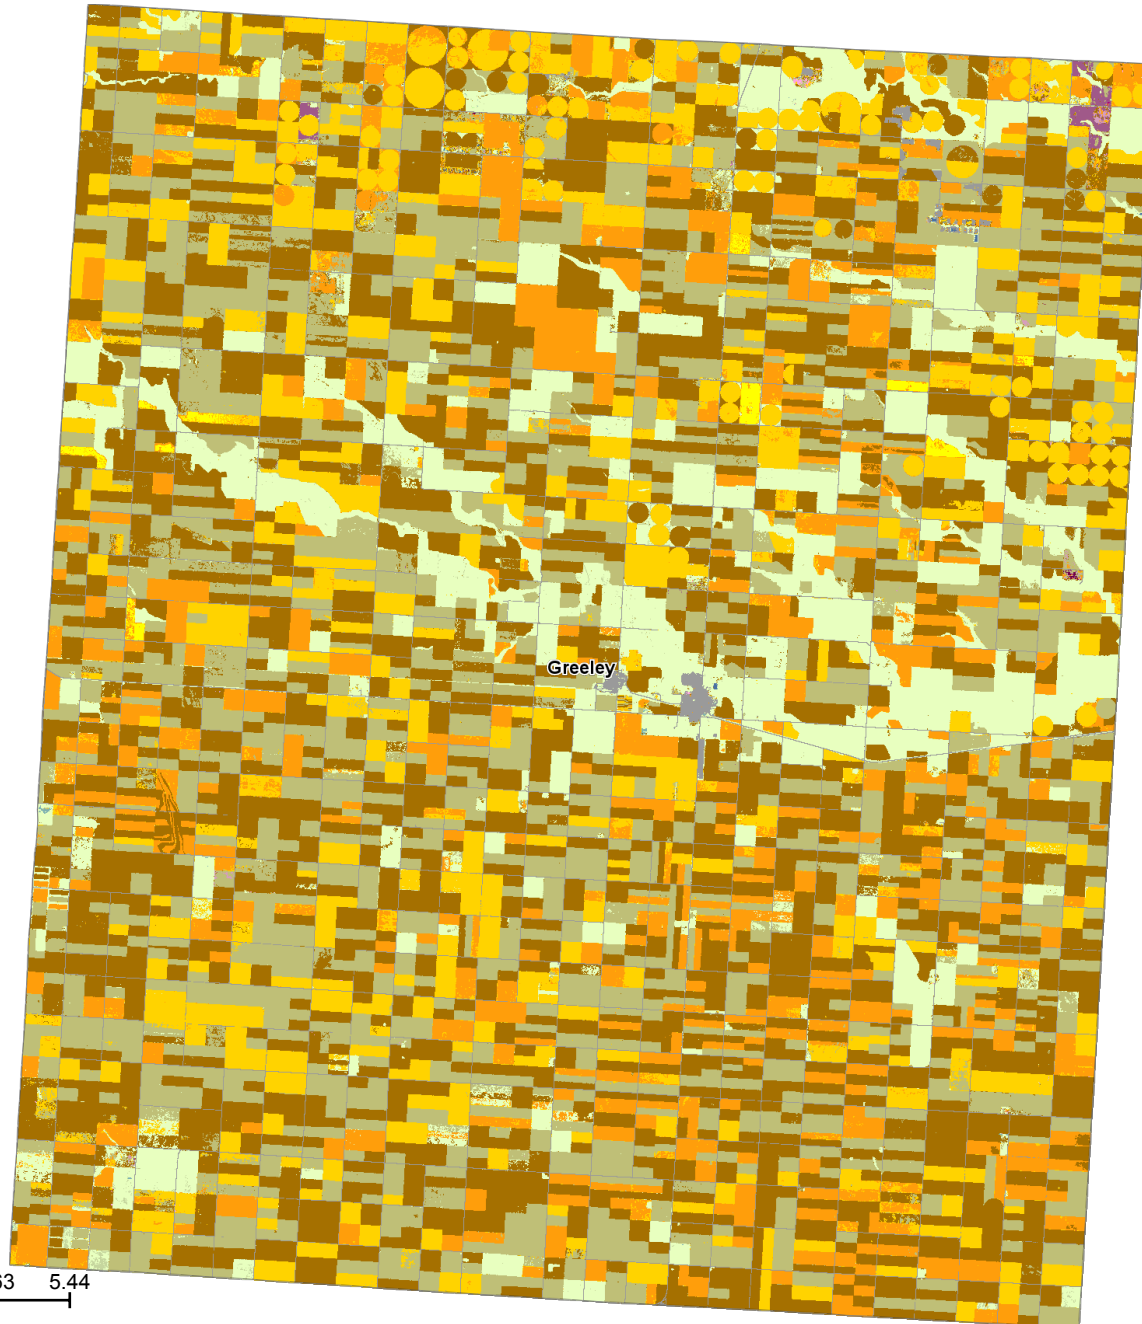

2019 Greeley County Cropland Data Layer

Land Cover Categories
(by decreasing acreage)

AGRICULTURE*

- Winter Wheat
- Fallow/Idle Cropland
- Corn
- Sorghum
- Grass/Pasture
- Sunflowers
- Oats
- Dbl Crop WinWht/Sorghum
- Dbl Crop WinWht/Corn
- Triticale
- Alfalfa
- Millet
- Dbl Crop Triticale/Corn
- Other Hay/Non Alfalfa
- Rye
- Peas

NON-AGRICULTURE**

- Developed/Open Space
- Shrubland
- Developed/Low Intensity
- Developed/Medium Intensity
- Open Water
- Herbaceous Wetlands

0 1.81 3.63 5.44
miles